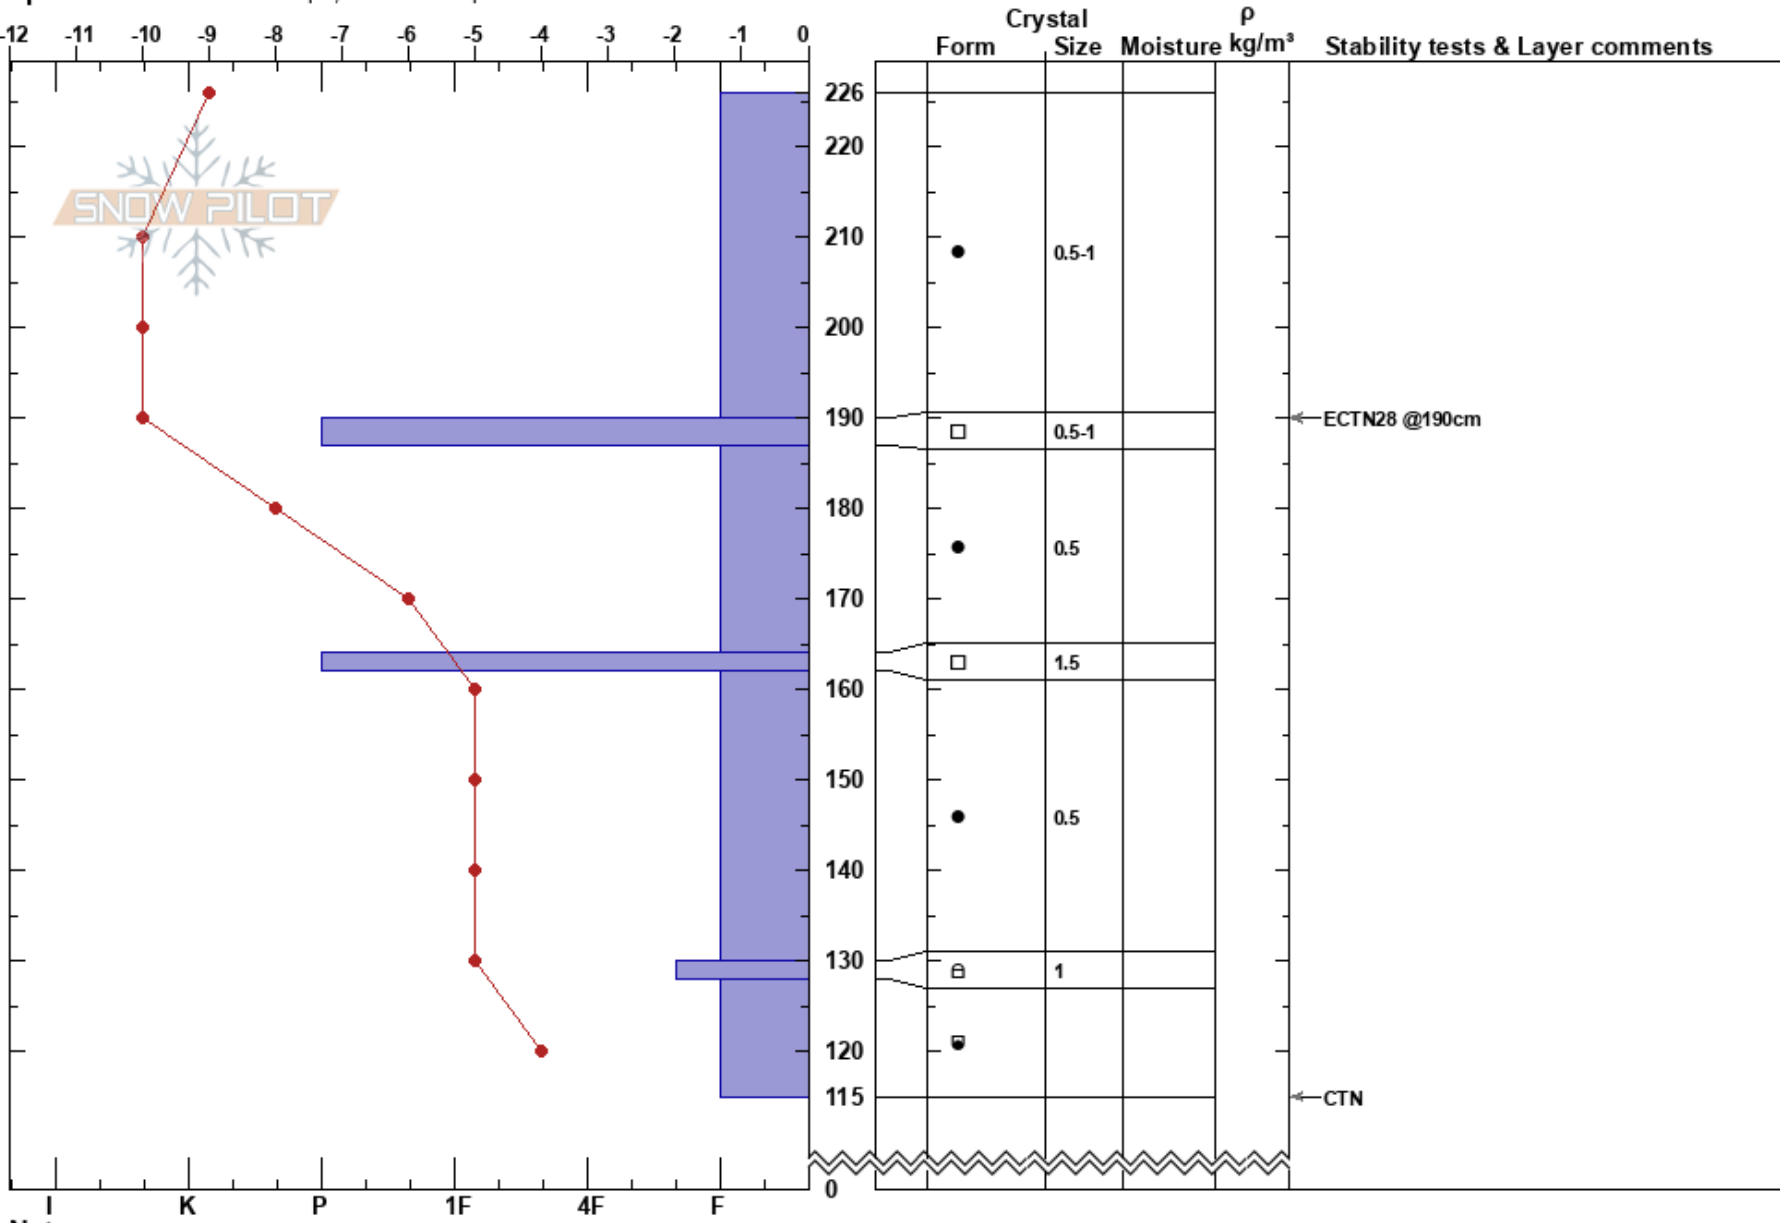

Hayrick Butte  
 Hayrick Butte  
 OR  
 Elevation: 1530 ft  
 Aspect: E  
 Specifics: Ski tracks on slope; We skied slope

Colton Moeller  
 02/24/2023 - 12:00pm  
 Co-ord: 10T 590197W 4916839N  
 Slope Angle: 31°  
 Wind Loading: yes

Stability: Good  
 Air Temperature: -6°C  
 Sky Cover: BKN  
 Precipitation: NO  
 Wind: SW Light Breeze  
 HS:226  
 Layer Notes:

Notes: