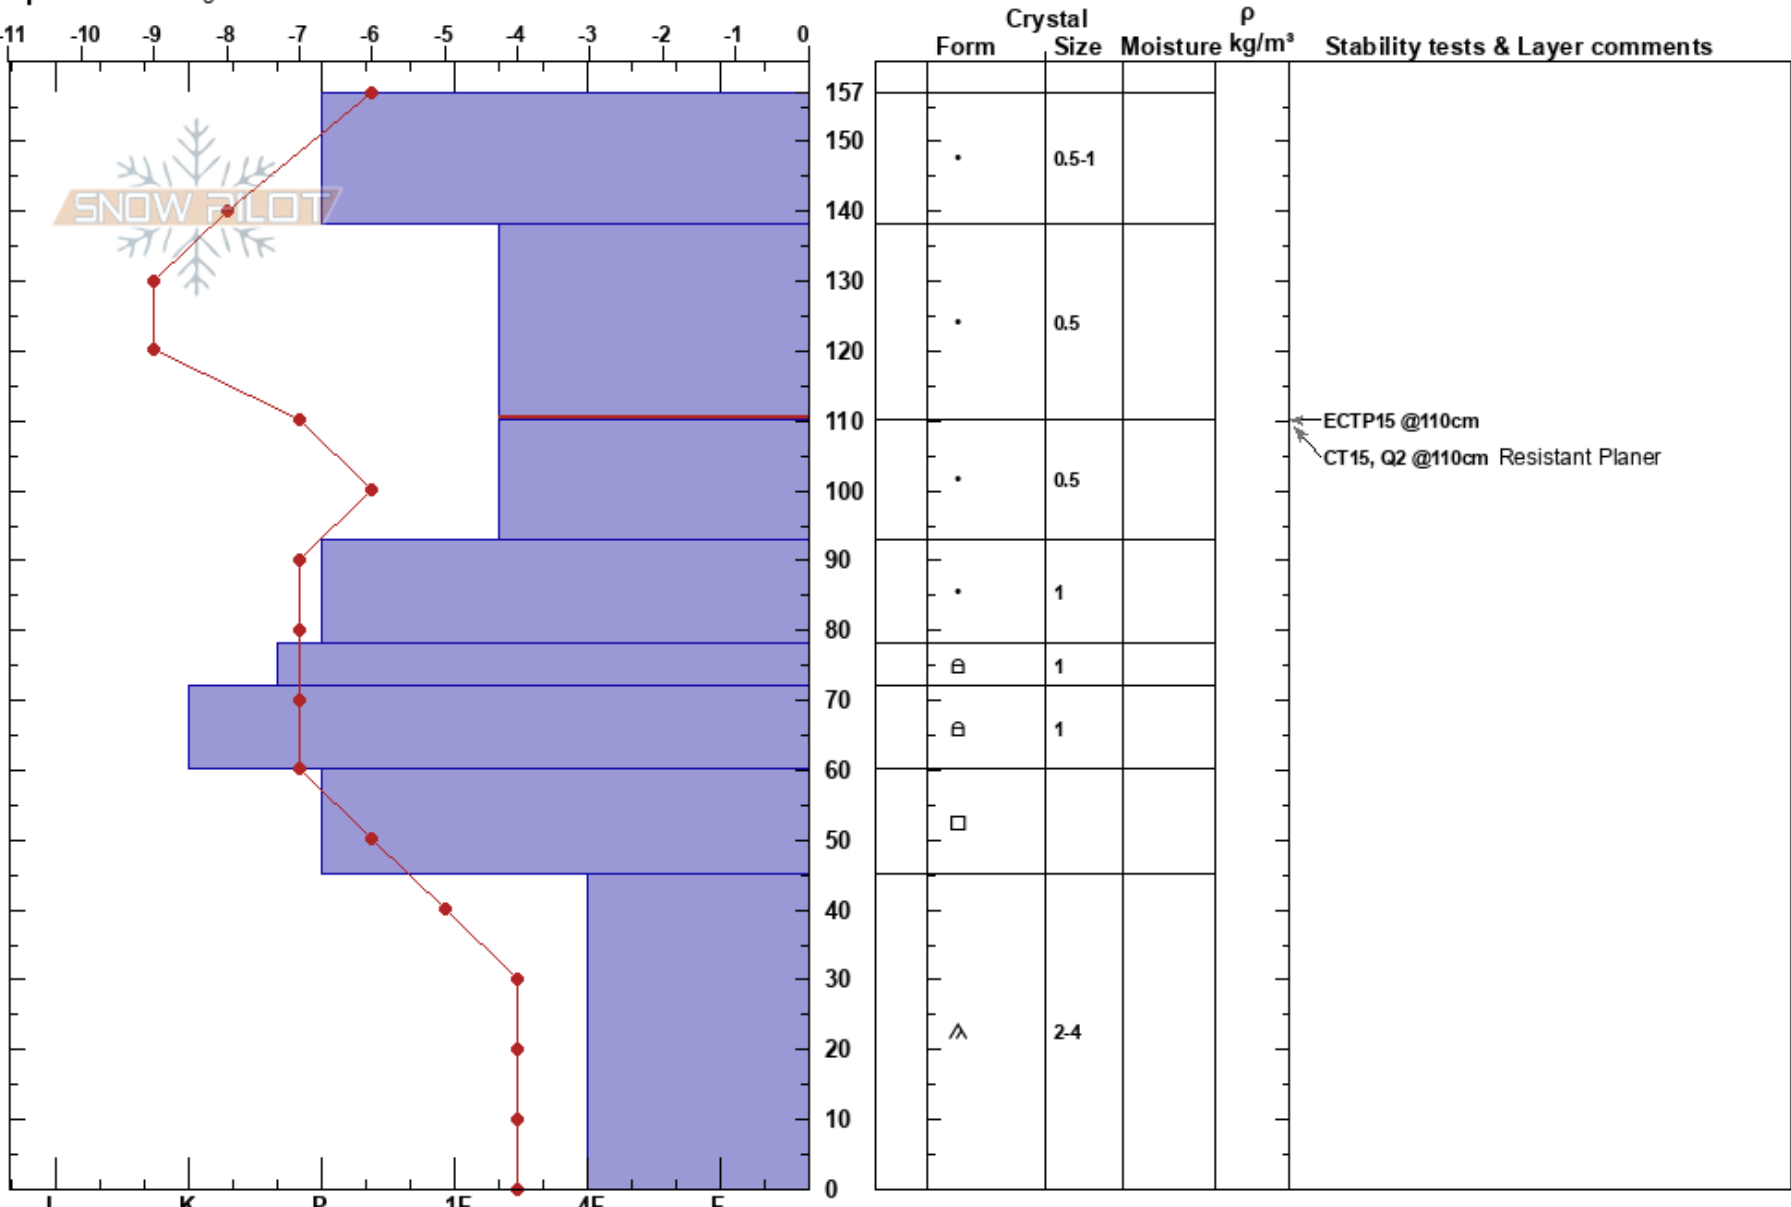

Patrol Level 1 helipad
 Kachina Peaks
 AZ
 Elevation: 11597 ft
 Aspect: W

Blair Foust
 03/06/2023 - 2:00pm
 Co-ord: 35.32627N, -111.68186W
 Slope Angle: 29°
 Wind Loading: previous

Stability:
 Air Temperature:
 Sky Cover: FEW
 Precipitation: NO
 Wind: S Moderate

HS:157
 Layer Notes:
 138-110cm:Problematic layer

Specifics: Pit dug in a Ski Area

Notes: