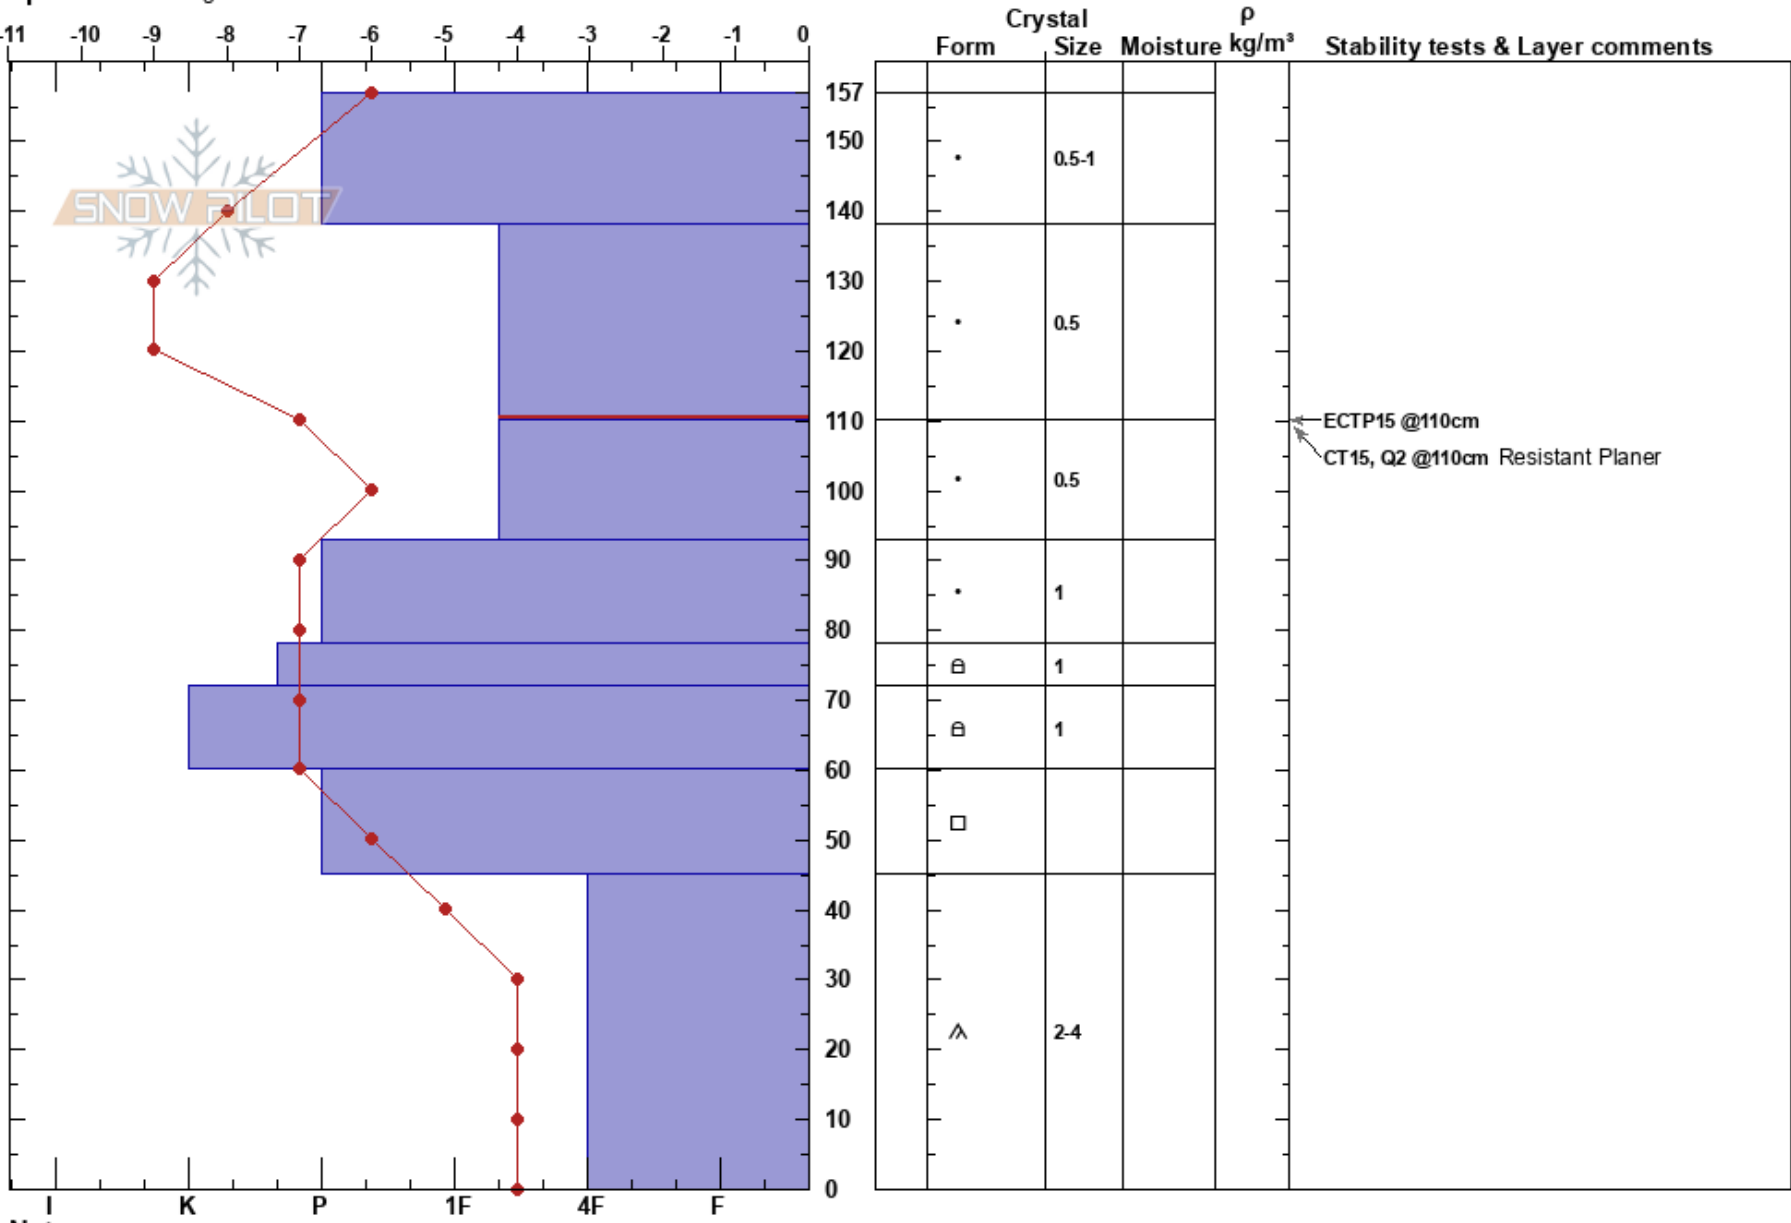

Patrol Level 1 helipad
 Kachina Peaks
 AZ
 Elevation: 11597 ft
 Aspect: W

Blair Foust
 03/06/2023 - 2:00pm
 Co-ord: 35.32627N, -111.68186W
 Slope Angle: 29°
 Wind Loading: previous

Stability:
 Air Temperature:
 Sky Cover: FEW
 Precipitation: NO
 Wind: S Moderate

HS:157
 Layer Notes:
 138-110cm:Problematic layer

Specifics: Pit dug in a Ski Area

Notes: