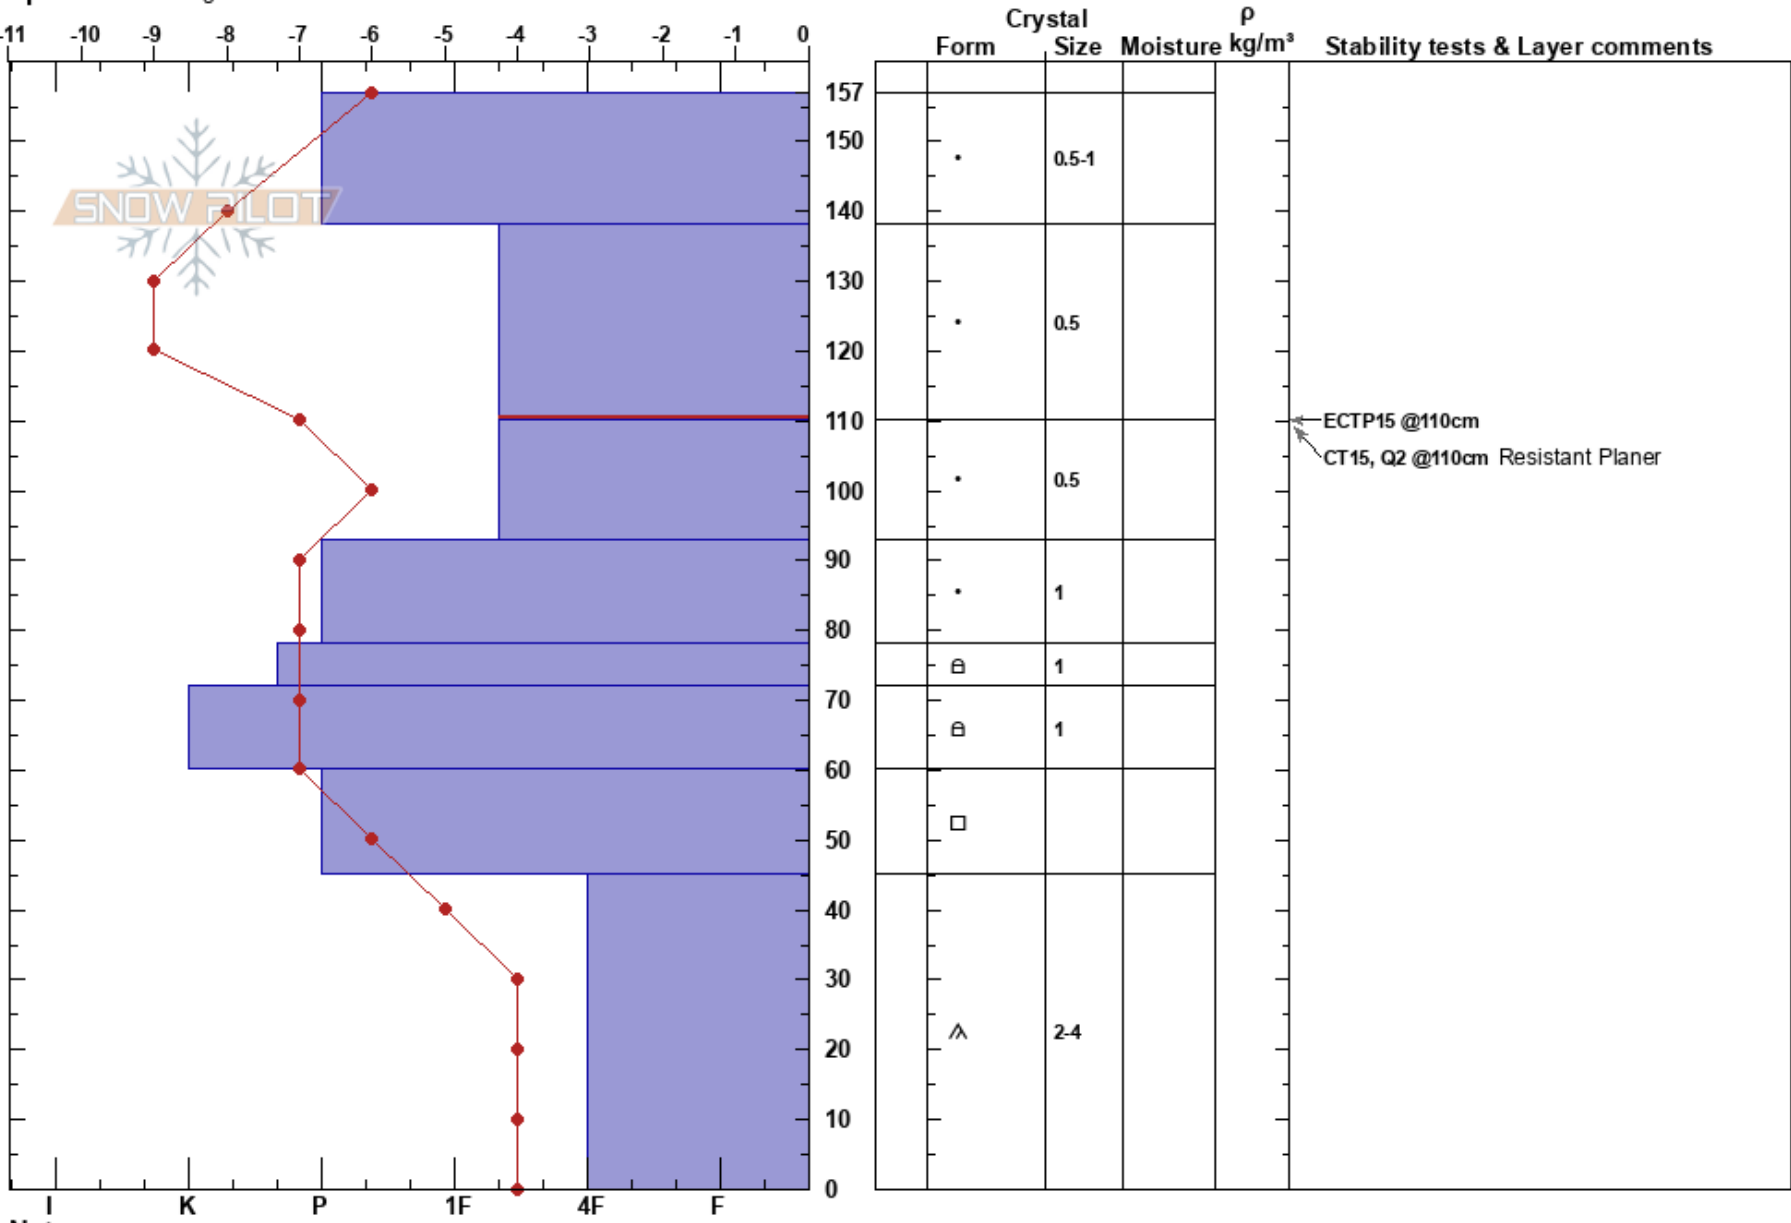

Patrol Level 1 helipad  
 Kachina Peaks  
 AZ  
 Elevation: 11597 ft  
 Aspect: W

Blair Foust  
 03/06/2023 - 2:00pm  
 Co-ord: 35.32627N, -111.68186W  
 Slope Angle: 29°  
 Wind Loading: previous

Stability:  
 Air Temperature:  
 Sky Cover: FEW  
 Precipitation: NO  
 Wind: S Moderate

HS:157  
 Layer Notes:  
 138-110cm:Problematic layer

Specifics: Pit dug in a Ski Area

Notes: