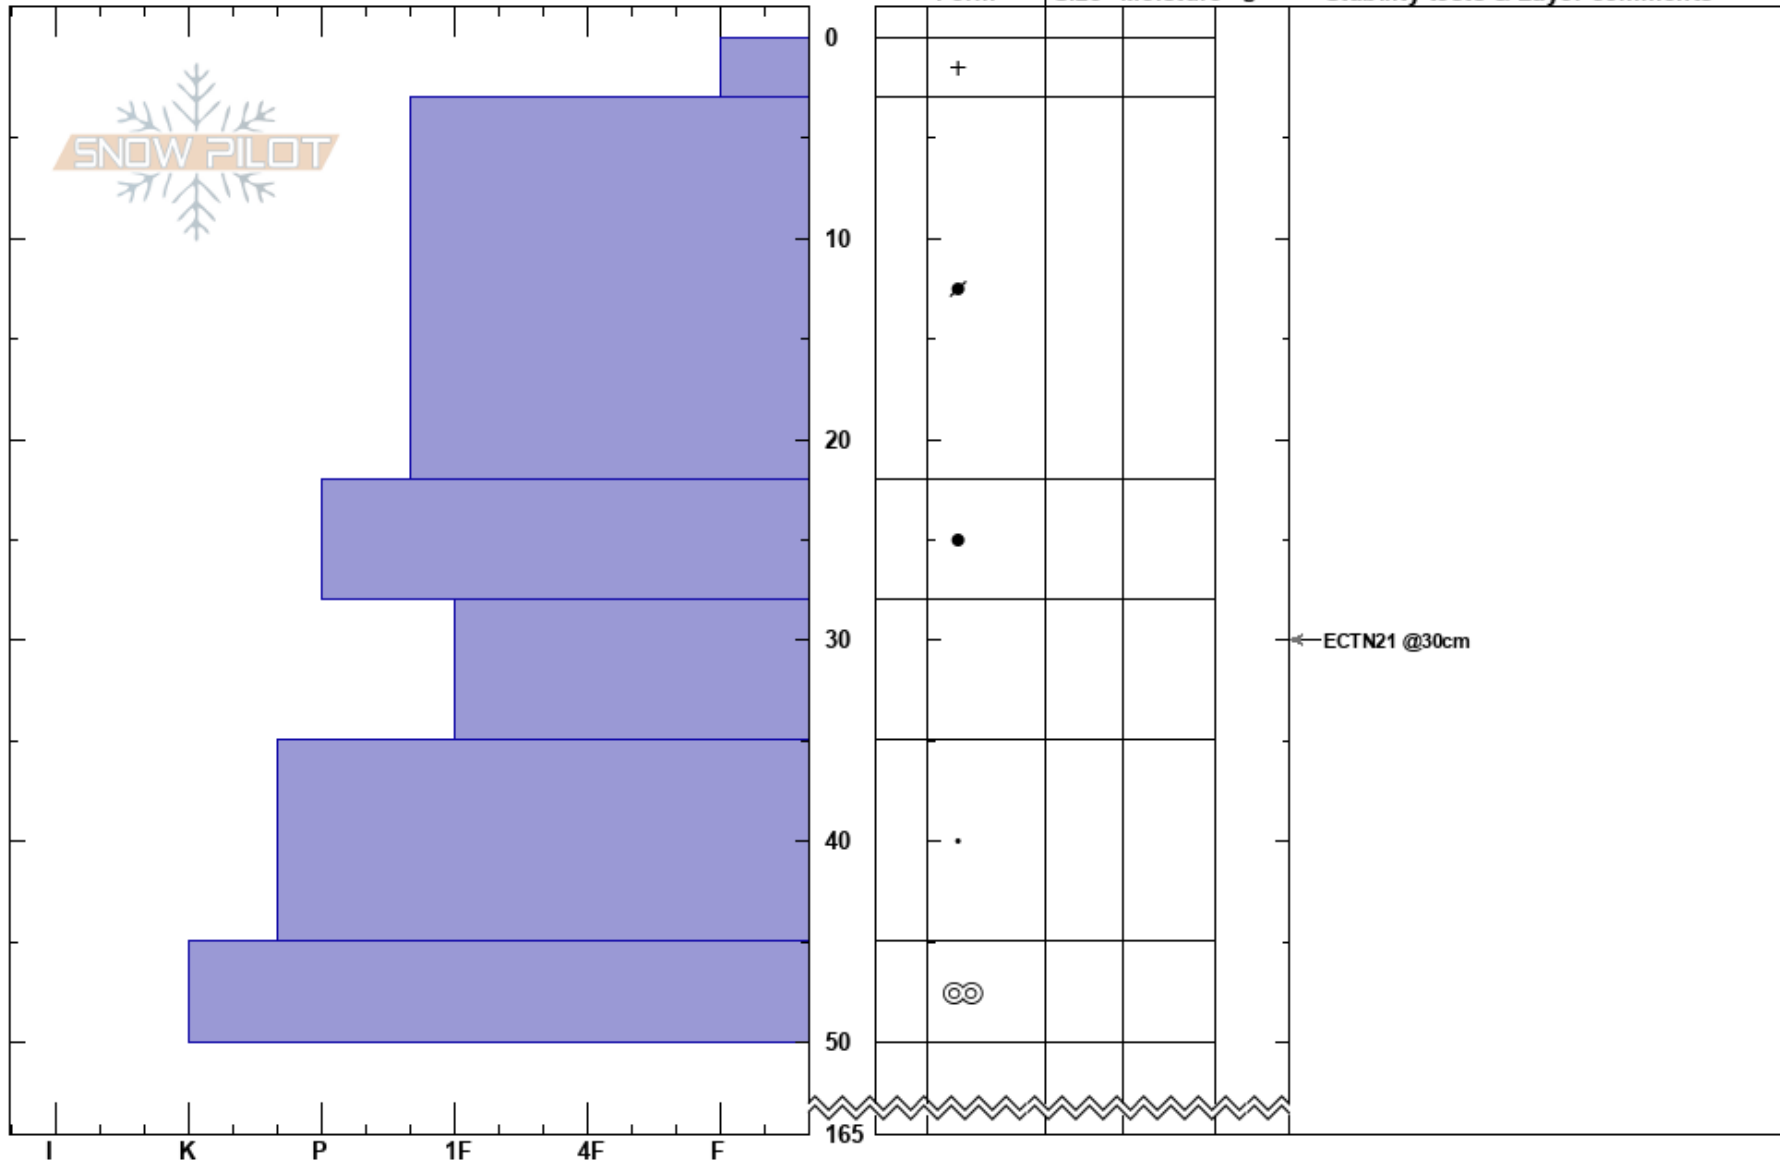

Marsfjällen
 Marsfjället
 Sweden
Elevation: 1060 m
Aspect: SE
Specifics:

Tyler Curtis
 07/03/2023 - 11:20
Co-ord: 65.09215N, 15.45332E
Slope Angle: 32°
Wind Loading:

Stability: HS:165 **Layer Notes:**
Air Temperature: -11.2°C
Sky Cover: BKN
Precipitation: S-1
Wind: NE Light Breeze