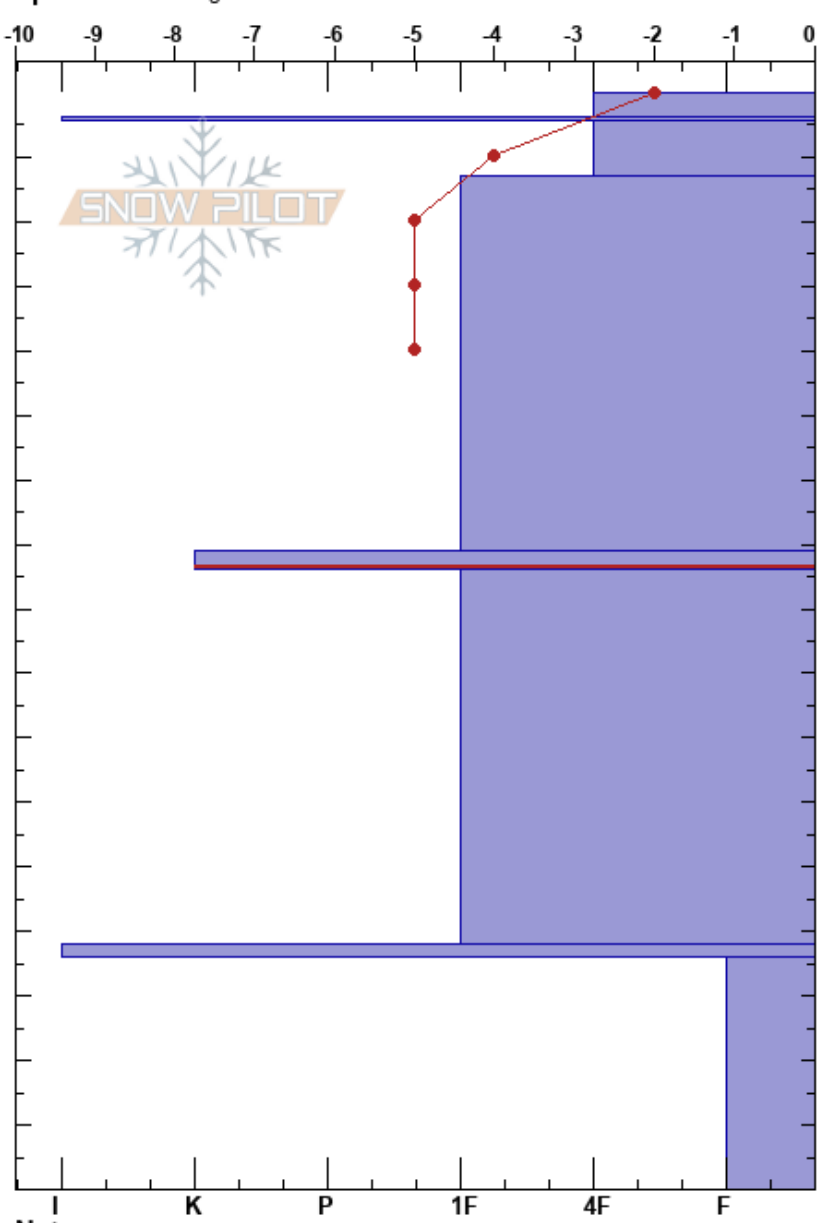

Taos 7A
 Sangre de Cristo Range
 NM
 Elevation: 11600 ft
 Aspect: 180°
 Specifics: Pit dug in a Ski Area

Steven Smitka
 03/06/2023 - 1:20pm
 Co-ord: 36.57489N, -105.45240W
 Slope Angle: 24°
 Wind Loading: previous

Stability: HS:170
 Air Temperature: 6°C
 Sky Cover: CLR
 Precipitation: NO
 Wind: N Light Breeze
 PF:20 71-74cm:Problematic layer
 PS: 10

Form	Crystal Size	Moisture	ρ kg/m ³	Stability tests & Layer comments
○	1	M		
⊙		D		
●	1-1.5	M		
●	0.5	D		
■		D		← PST47/100 (End) @74cm ← CT27, SP @74cm ← ECTP27 @74cm
□	1-1.5	D		
■		D		
^	2-3	D		