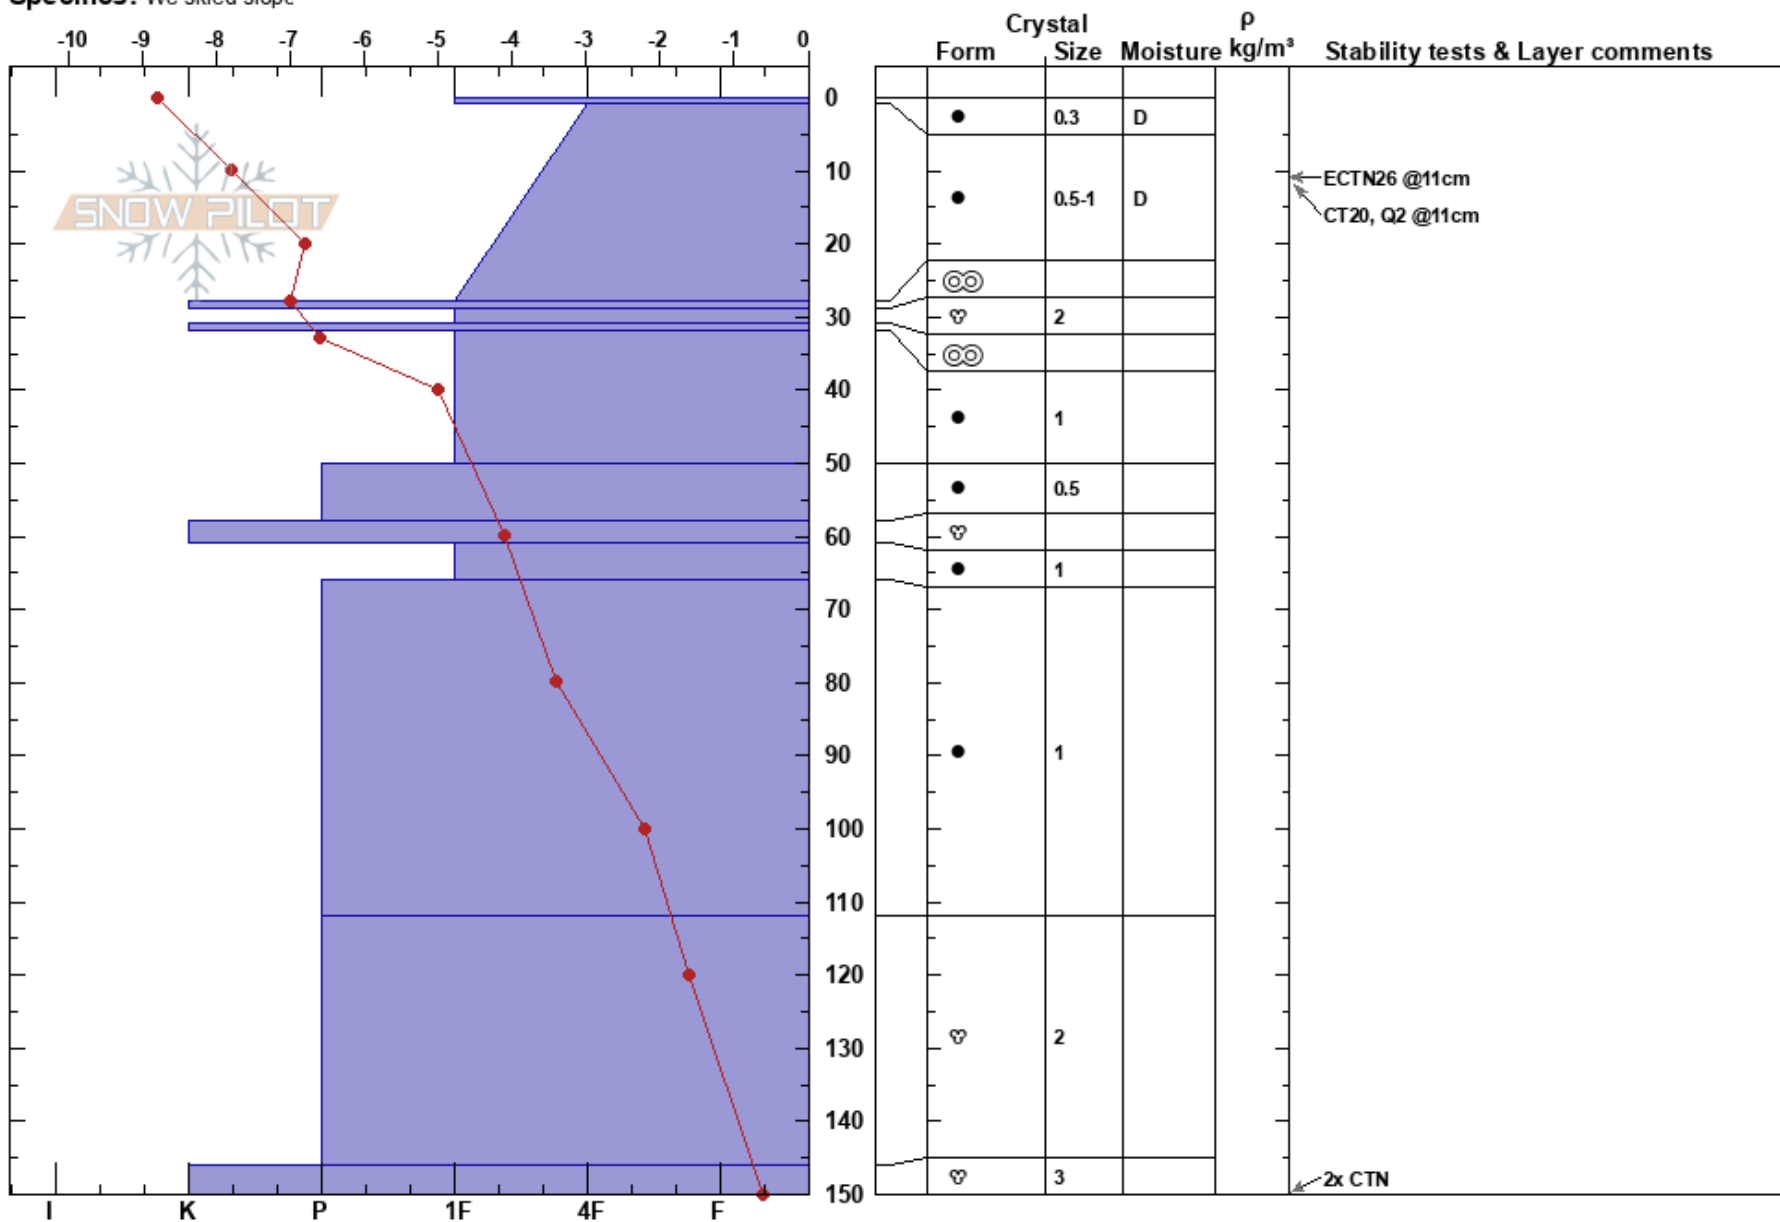

Leirvassbu
 Jotunheimen
 Norway
Elevation: 1460 m
Aspect: SE
Specifics: We skied slope

Øystein S
 10/01/2018 - 11:30
Co-ord: 32V MP 59427 24091
Slope Angle: 34°
Wind Loading: previous

Stability: HS:150
Air Temperature: -4°C PF:20
Sky Cover: FEW
Precipitation: NO
Wind: SW Moderate

Layer Notes:

Notes: