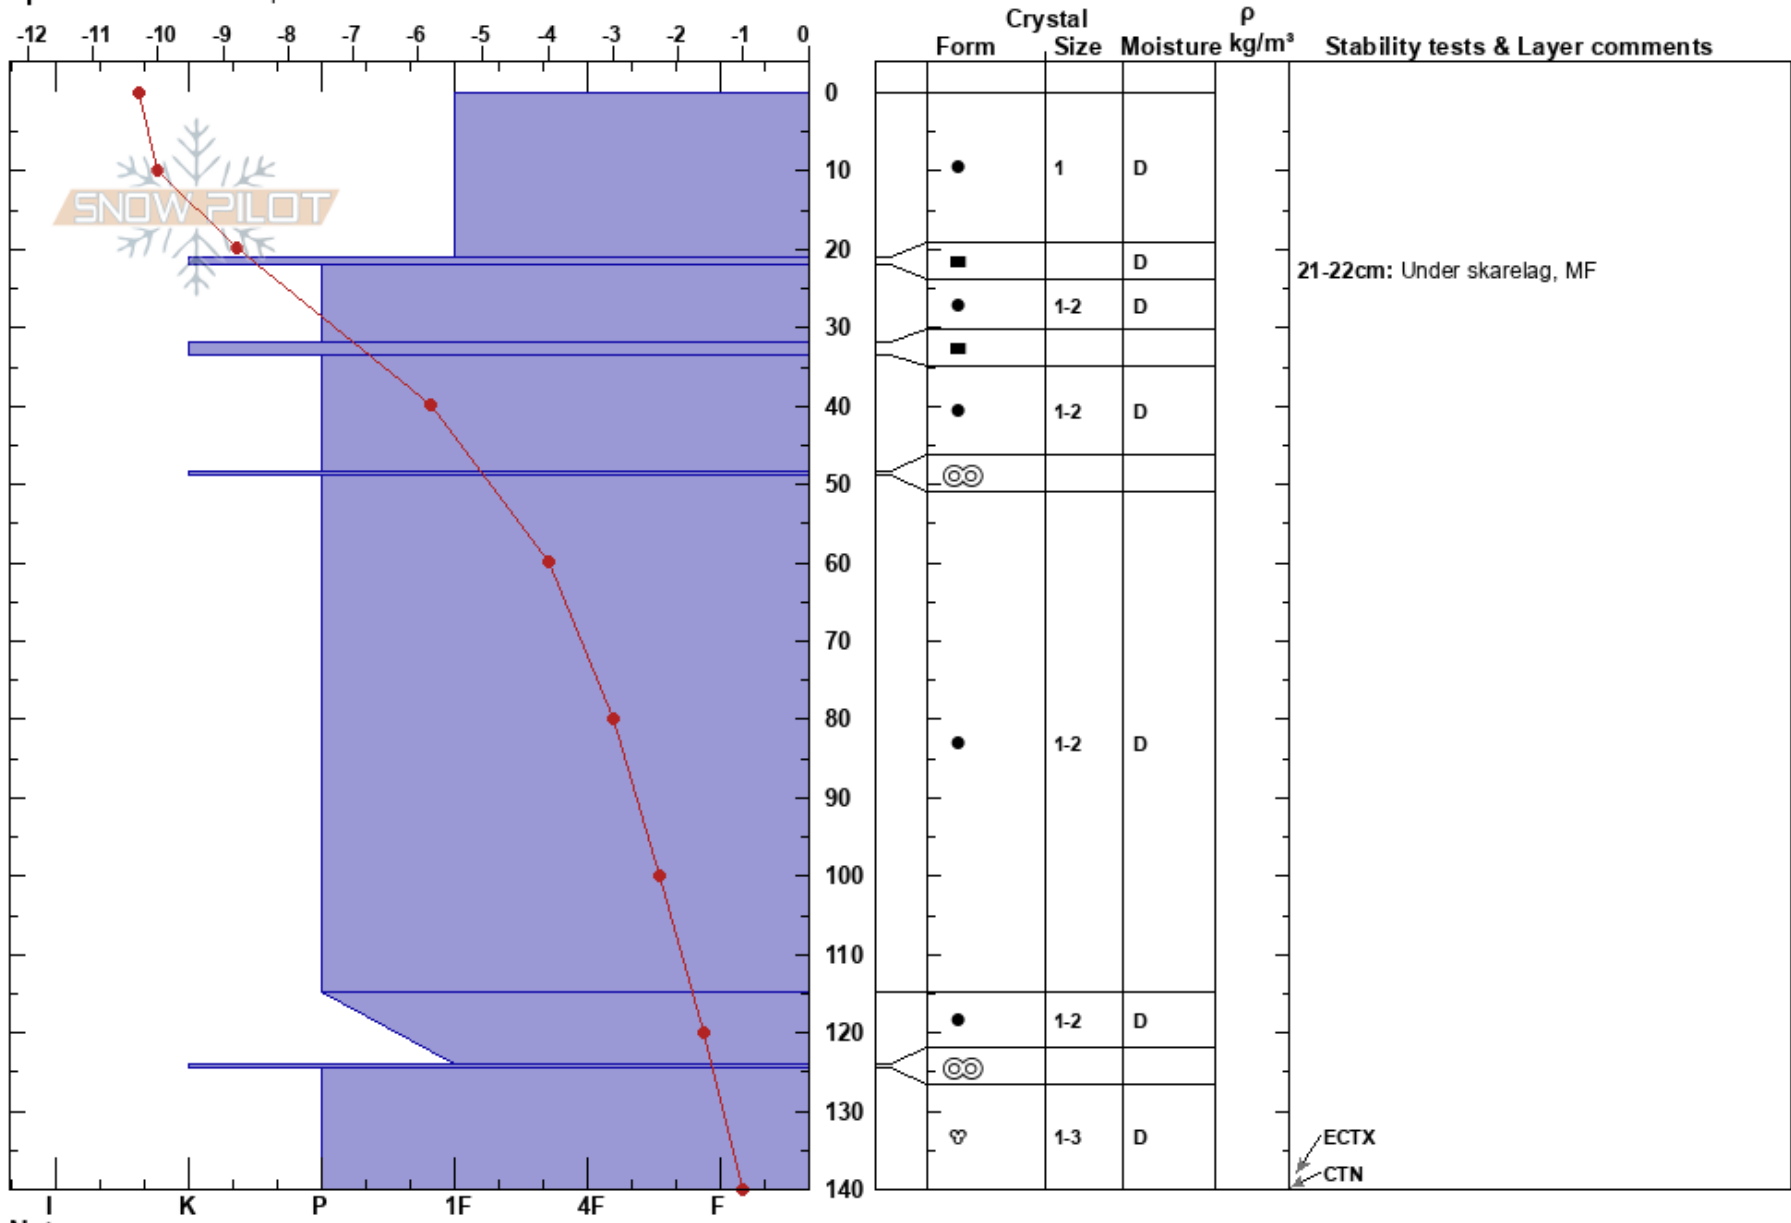

Nøgla
 Jotunheimen
 Norway
Elevation: 1445 m
Aspect: N
Specifics: We skied slope

Morten R
 10/01/2018 - 12:15
Co-ord: 32V MP 59764 23434
Slope Angle: 24°
Wind Loading: previous

Stability: Very Good **HS:**140 **Layer Notes:**
Air Temperature: 6.1°C **PF:**10 21-22cm: Under skarelag, MF
Sky Cover: SCT
Precipitation: NO
Wind: SE Moderate