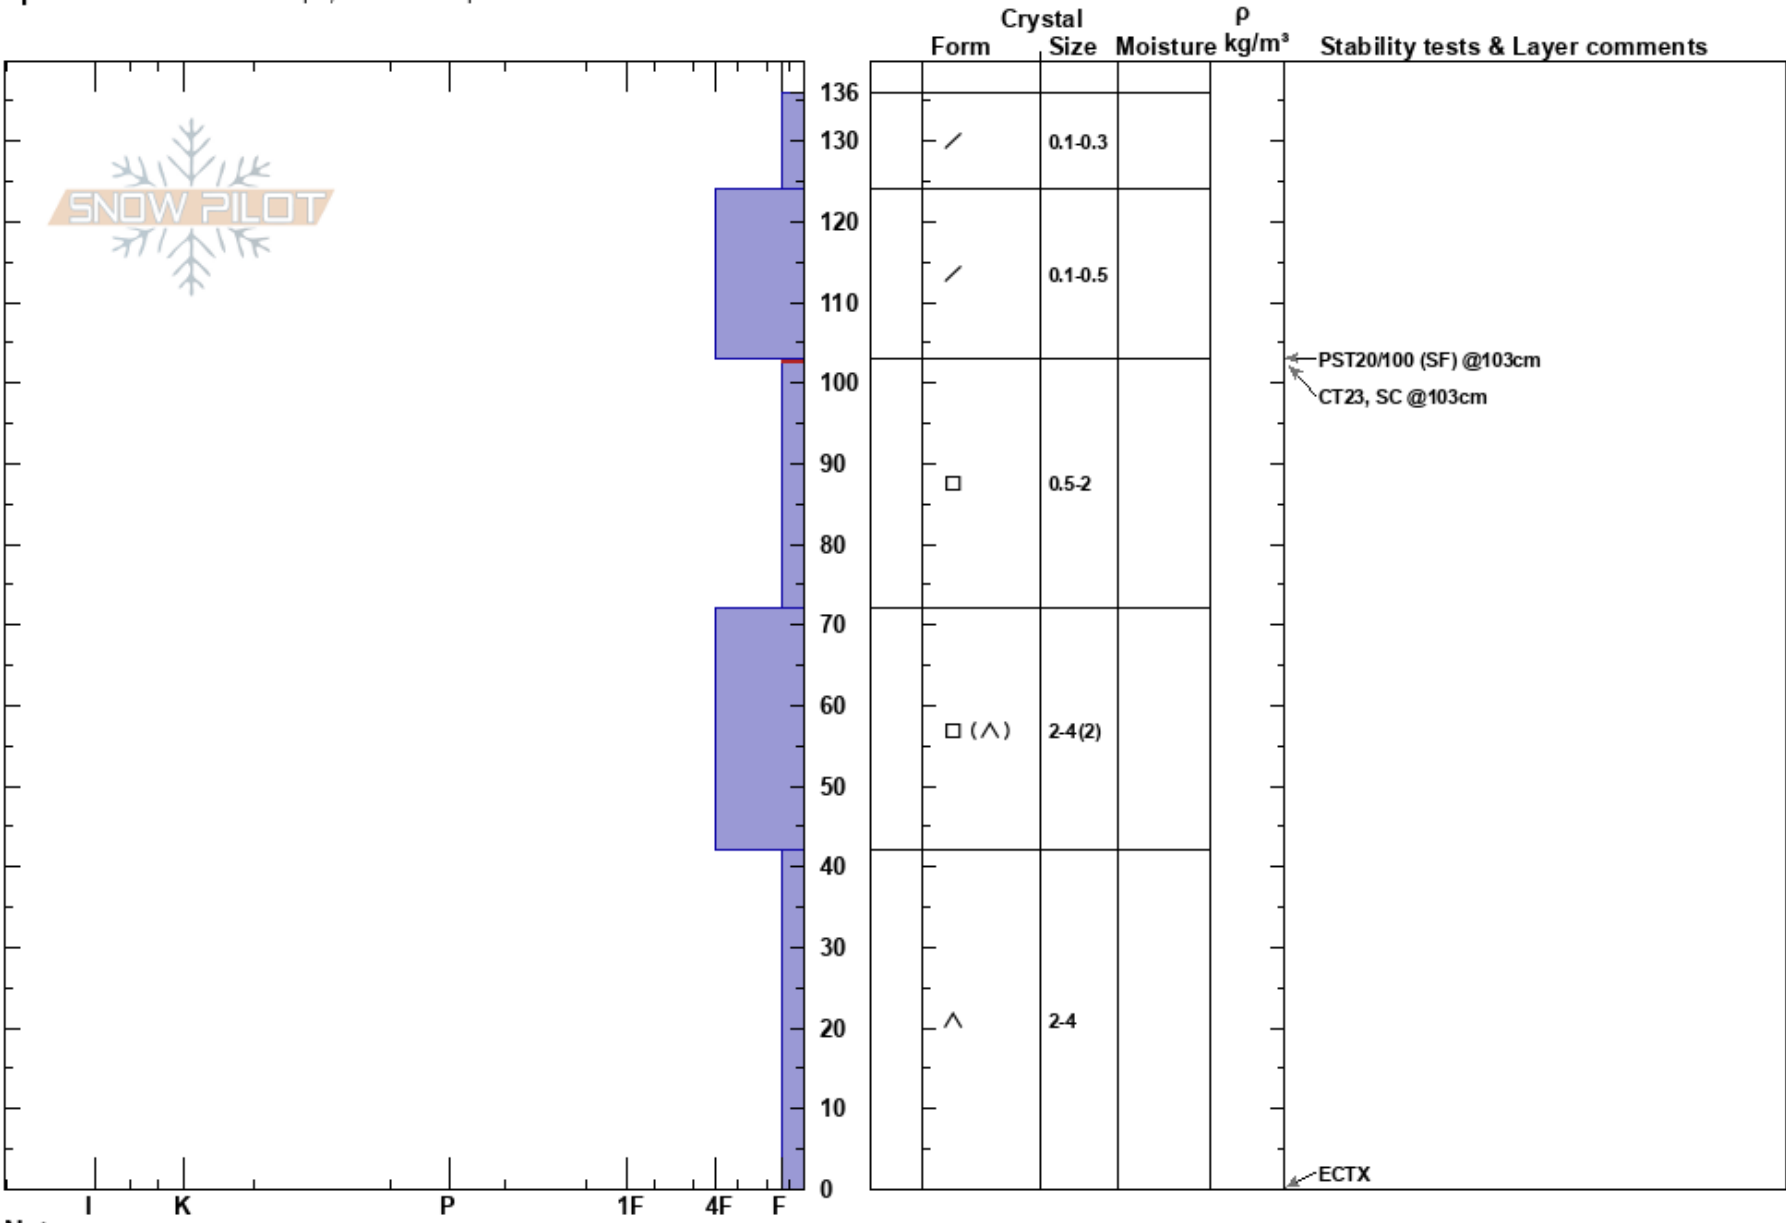

Fangs - Loveland Pass
 Vail/Summit County
 CO
Elevation: 11000 ft
Aspect: NE
Specifics: Ski tracks on slope; We skied slope

Andrew McWilliams
 03/06/2023 - 12:00pm
Co-ord: 39.62216N, -105.90231W
Slope Angle: 26°
Wind Loading: yes

Stability:
Air Temperature: 30°F
Sky Cover: SCT
Precipitation: NO
Wind: SW Moderate

HS: 136
PF: 90
PS: 25
 103-72cm: Problematic layer

Notes: