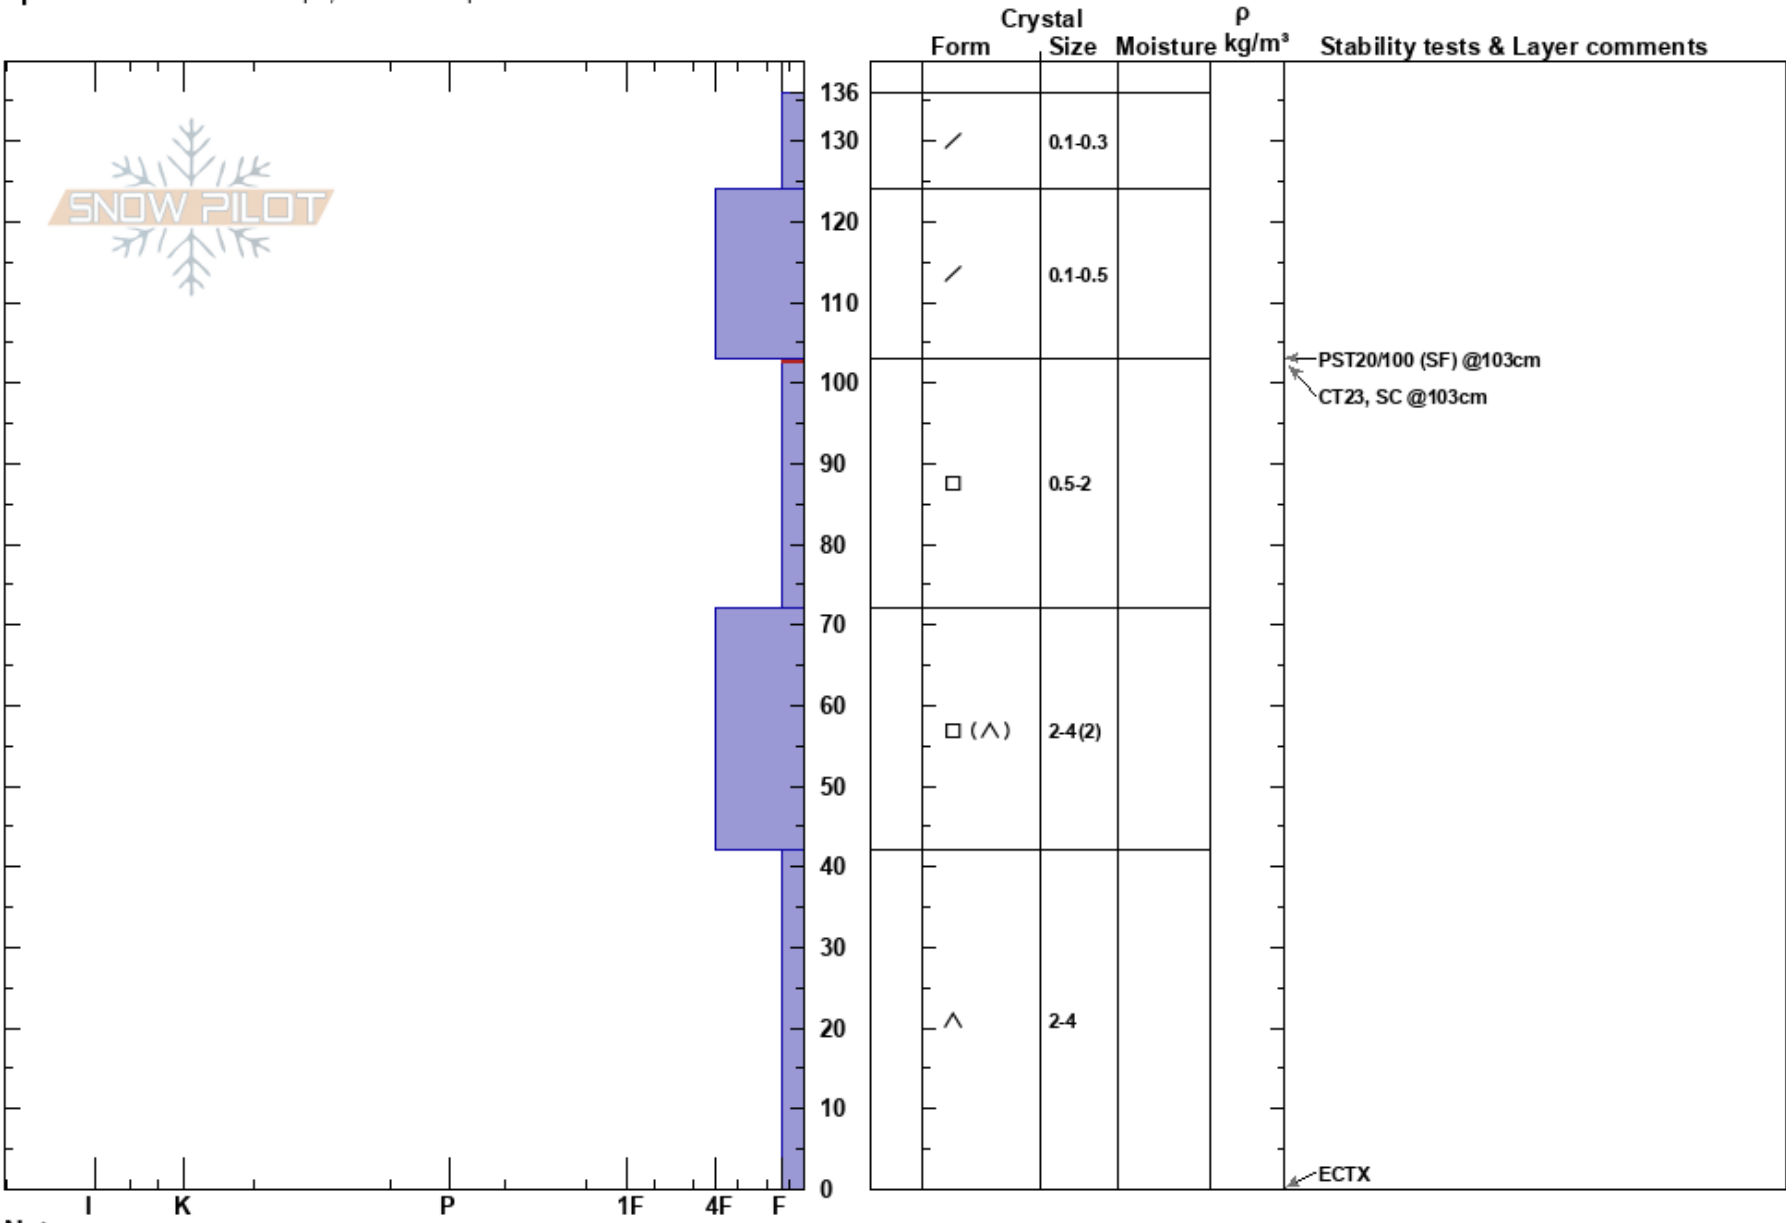

Fangs - Loveland Pass  
 Vail/Summit County  
 CO  
**Elevation:** 11000 ft  
**Aspect:** NE  
**Specifics:** Ski tracks on slope; We skied slope

Andrew McWilliams  
 03/06/2023 - 12:00pm  
**Co-ord:** 39.62216N, -105.90231W  
**Slope Angle:** 26°  
**Wind Loading:** yes

**Stability:**  
**Air Temperature:** 30°F  
**Sky Cover:** SCT  
**Precipitation:** NO  
**Wind:** SW Moderate

**HS:** 136  
**PF:** 90  
**PS:** 25  
 103-72cm: Problematic layer

Notes: