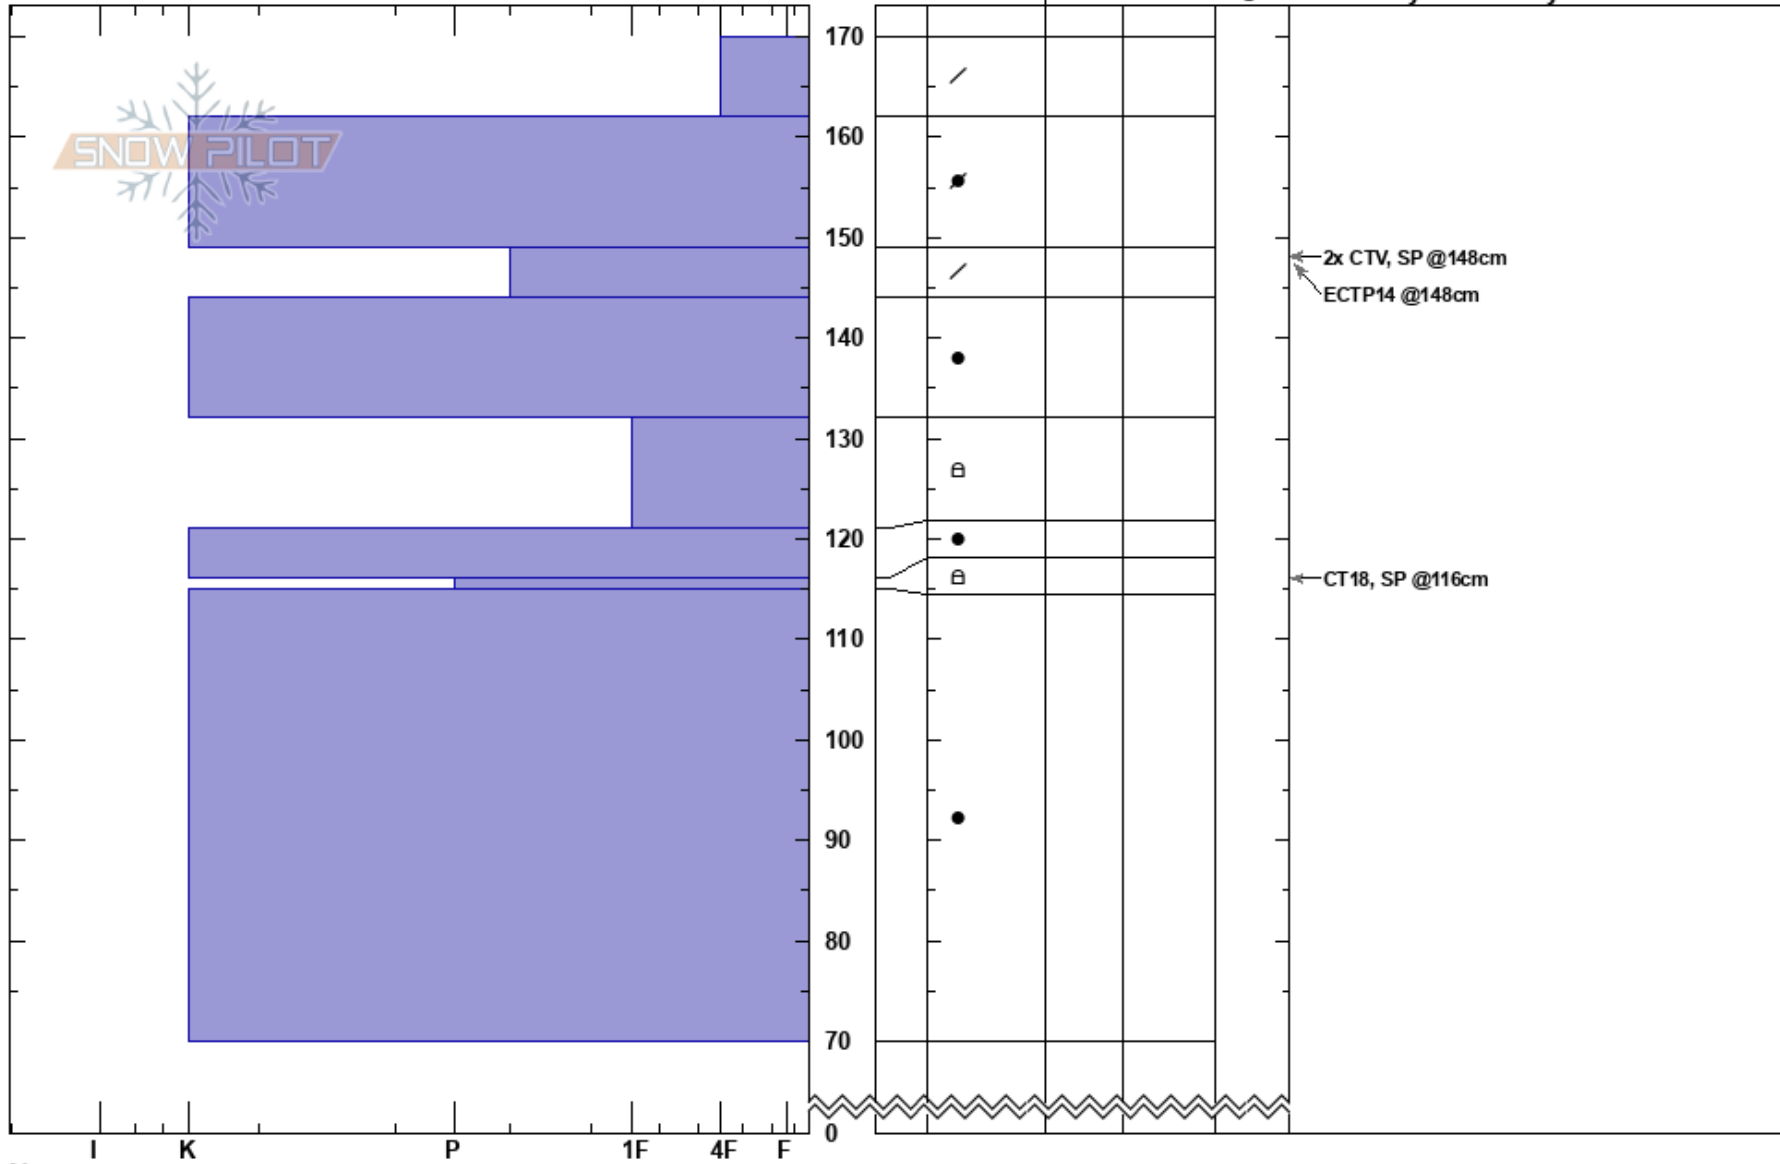

Marys
 Indian Peaks, Front Rang
 CO
 Elevation: 11100 ft
 Aspect: E
 Specifics:

Ian Fowler
 03/06/2023 - 12:00pm
 Co-ord: 13S 444594W 4409359N
 Slope Angle: 30°
 Wind Loading:

Stability:
 Air Temperature:
 Sky Cover:
 Precipitation:
 Wind:

HS:170
 Layer Notes:
 149-144cm:Problematic layer

Notes: