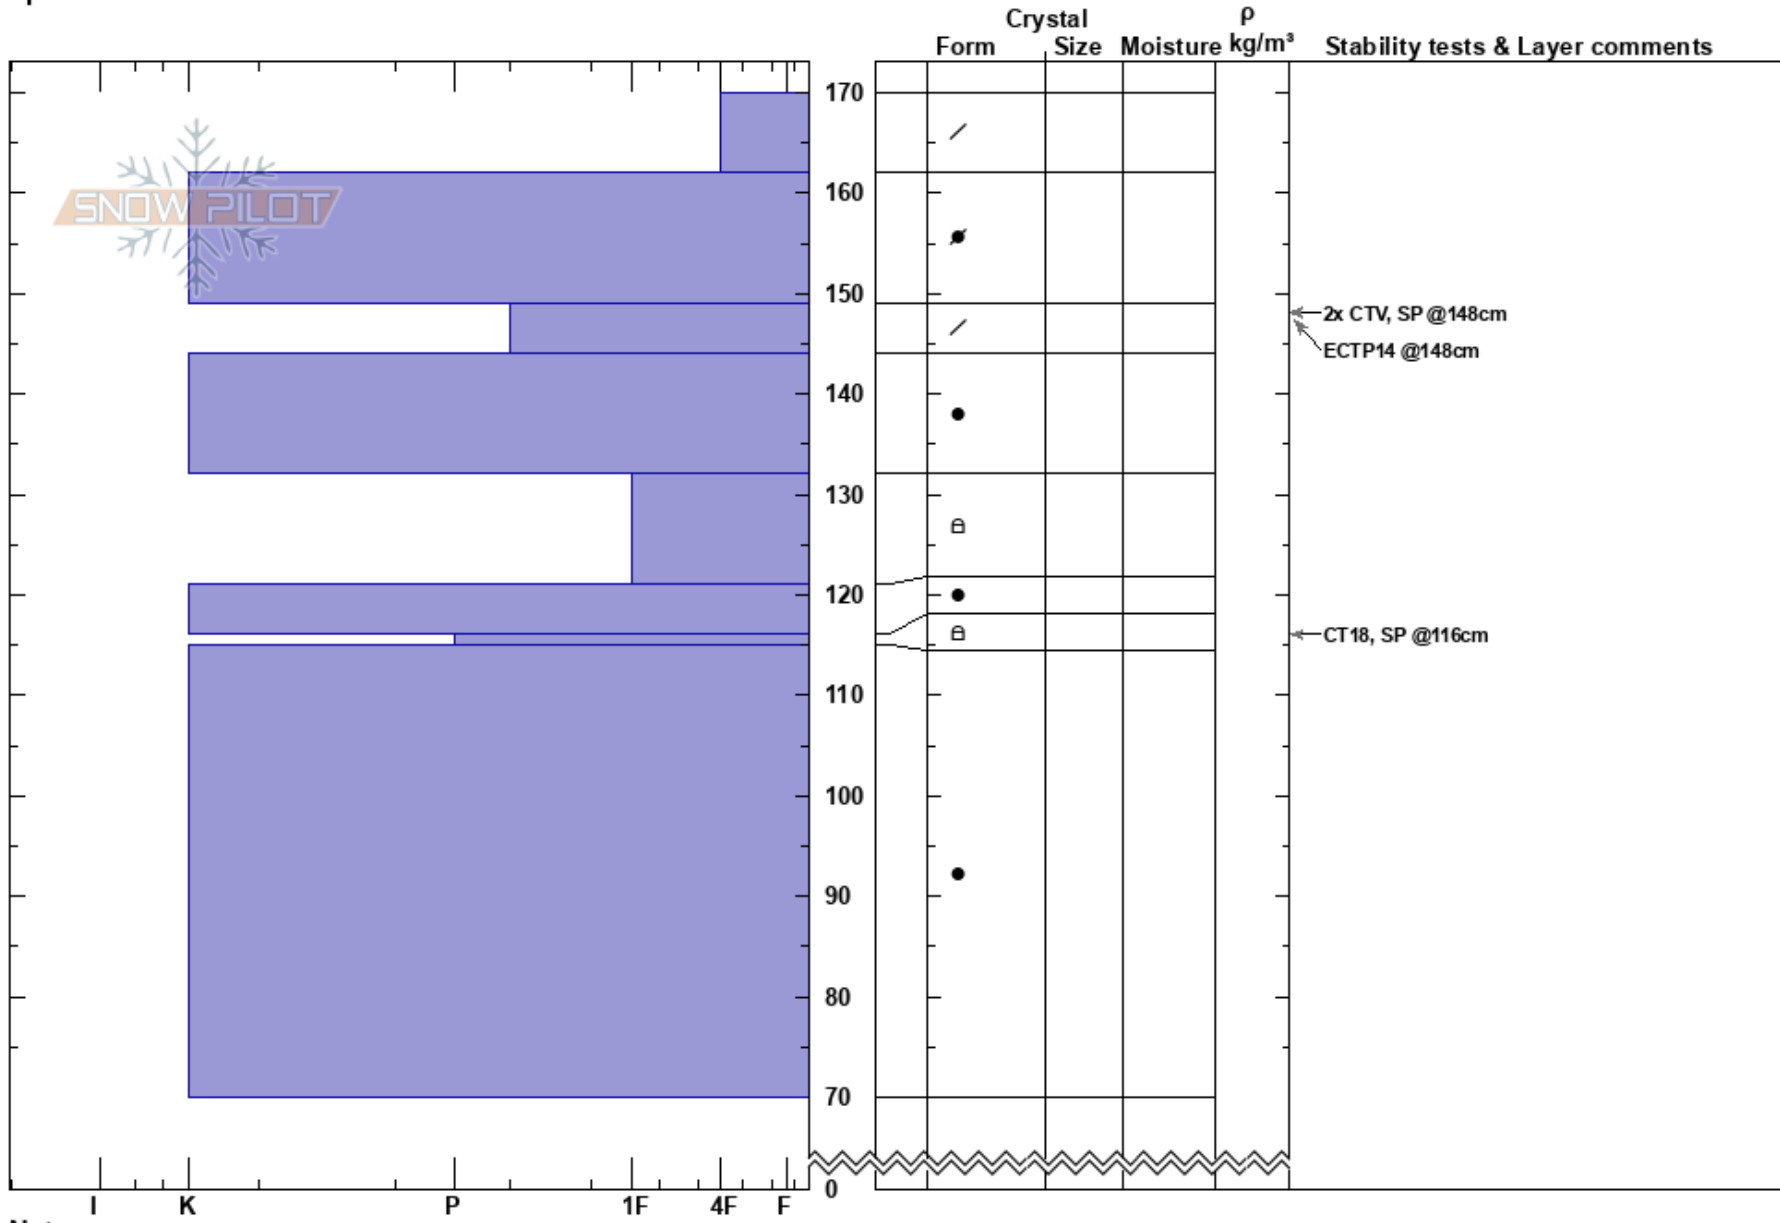

Marys  
 Indian Peaks, Front Rang  
 CO  
 Elevation: 11100 ft  
 Aspect: E  
 Specifics:

Ian Fowler  
 03/06/2023 - 12:00pm  
 Co-ord: 13S 444594W 4409359N  
 Slope Angle: 30°  
 Wind Loading:

Stability:  
 Air Temperature:  
 Sky Cover:  
 Precipitation:  
 Wind:

HS:170  
 Layer Notes:  
 149-144cm:Problematic layer

Notes: