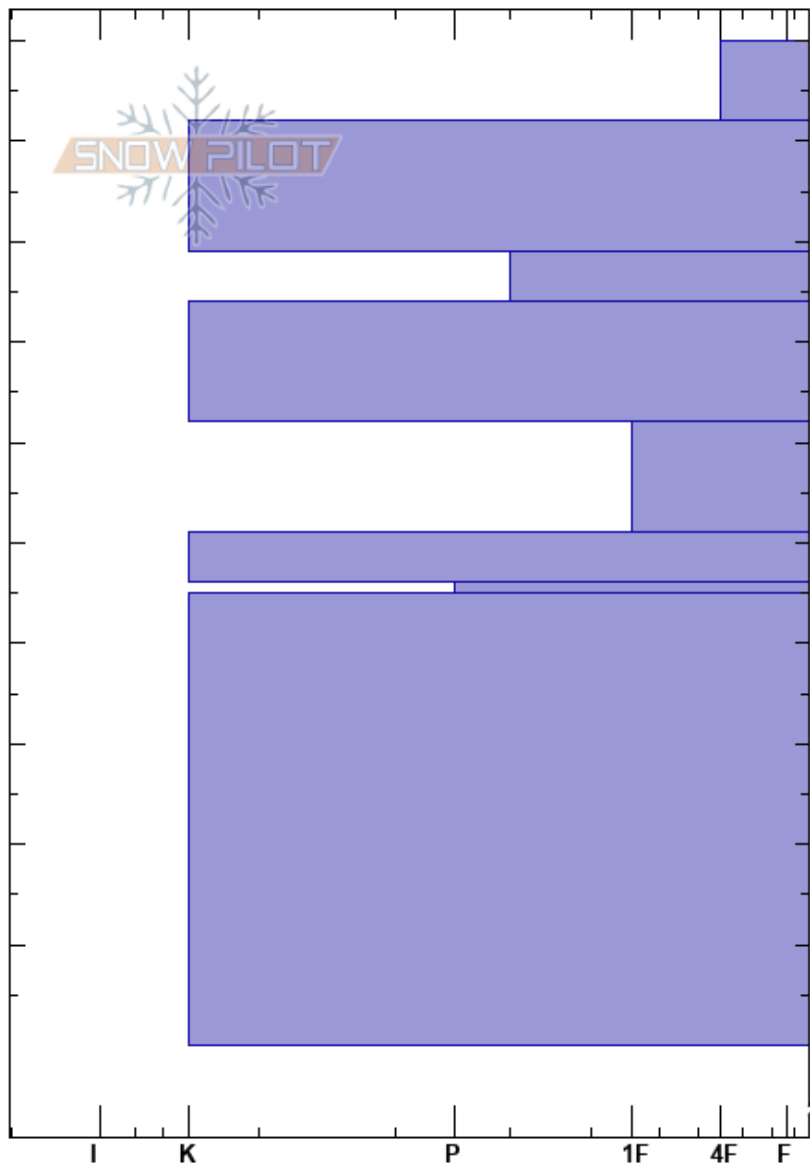

Marys
 Indian Peaks, Front Rang
 CO
 Elevation: 11100 ft
 Aspect: E
 Specifics:

Ian Fowler
 03/06/2023 - 12:00pm
 Co-ord: 13S 444594W 4409359N
 Slope Angle: 30°
 Wind Loading:

Stability:
 Air Temperature:
 Sky Cover:
 Precipitation:
 Wind:

HS:170
 Layer Notes:
 149-144cm:Problematic layer

Elevation (cm)	Crystal		Moisture	ρ kg/m ³	Stability tests & Layer comments
	Form	Size			
170	/				
160	•				
150	/				← 2x CTV, SP @148cm ← ECTP14 @148cm
140	•				
130	⊖				
120	•				← CT18, SP @116cm
110	⊖				
100					
90	•				
80					
70					
0					