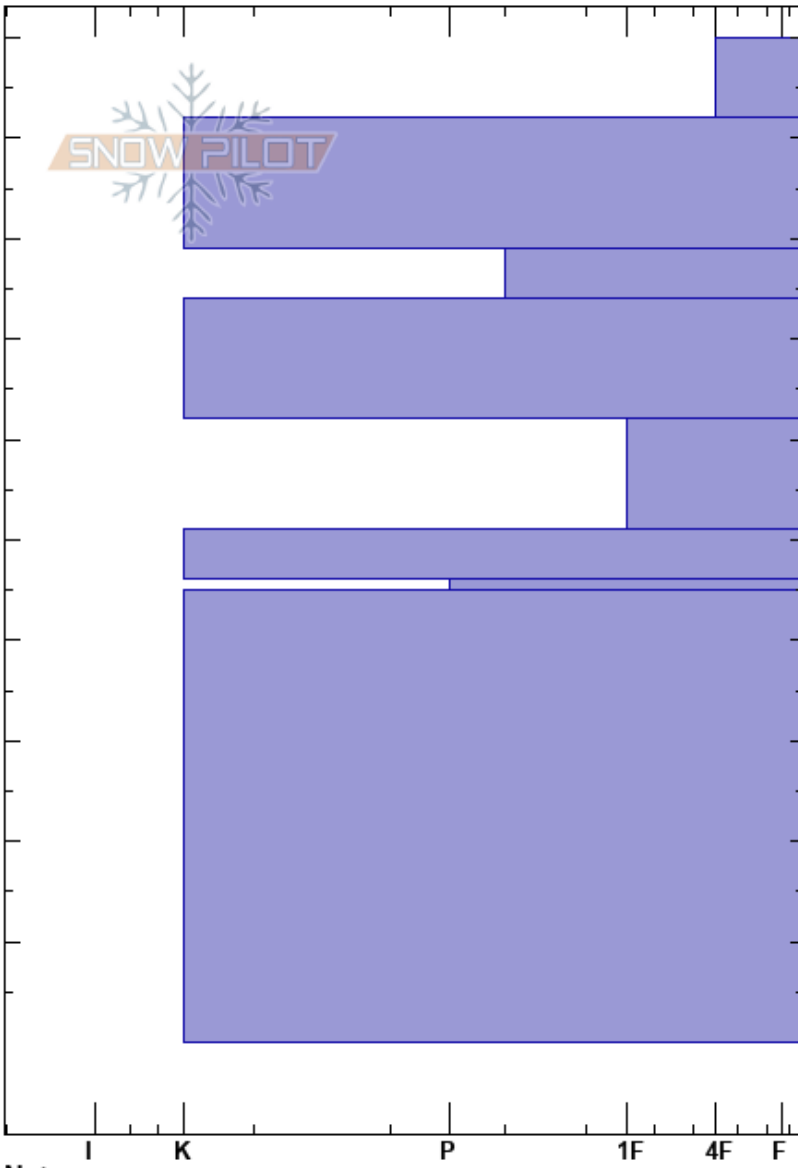

Marys
 Indian Peaks, Front Rang
 CO
 Elevation: 11100 ft
 Aspect: E
 Specifics:

Ian Fowler
 03/06/2023 - 12:00pm
 Co-ord: 13S 444594W 4409359N
 Slope Angle: 30°
 Wind Loading:

Stability:
 Air Temperature:
 Sky Cover:
 Precipitation:
 Wind:

HS:170
 Layer Notes:
 149-144cm:Problematic layer

Elevation (cm)	Crystal		ρ kg/m ³	Stability tests & Layer comments
	Form	Size		
170	/			
160	•			
150	/			← 2x CTV, SP @148cm ← ECTP14 @148cm
140	•			
130	⊖			
120	•			← CT18, SP @116cm
110	⊖			
100				
90	•			
80				
70				
0				