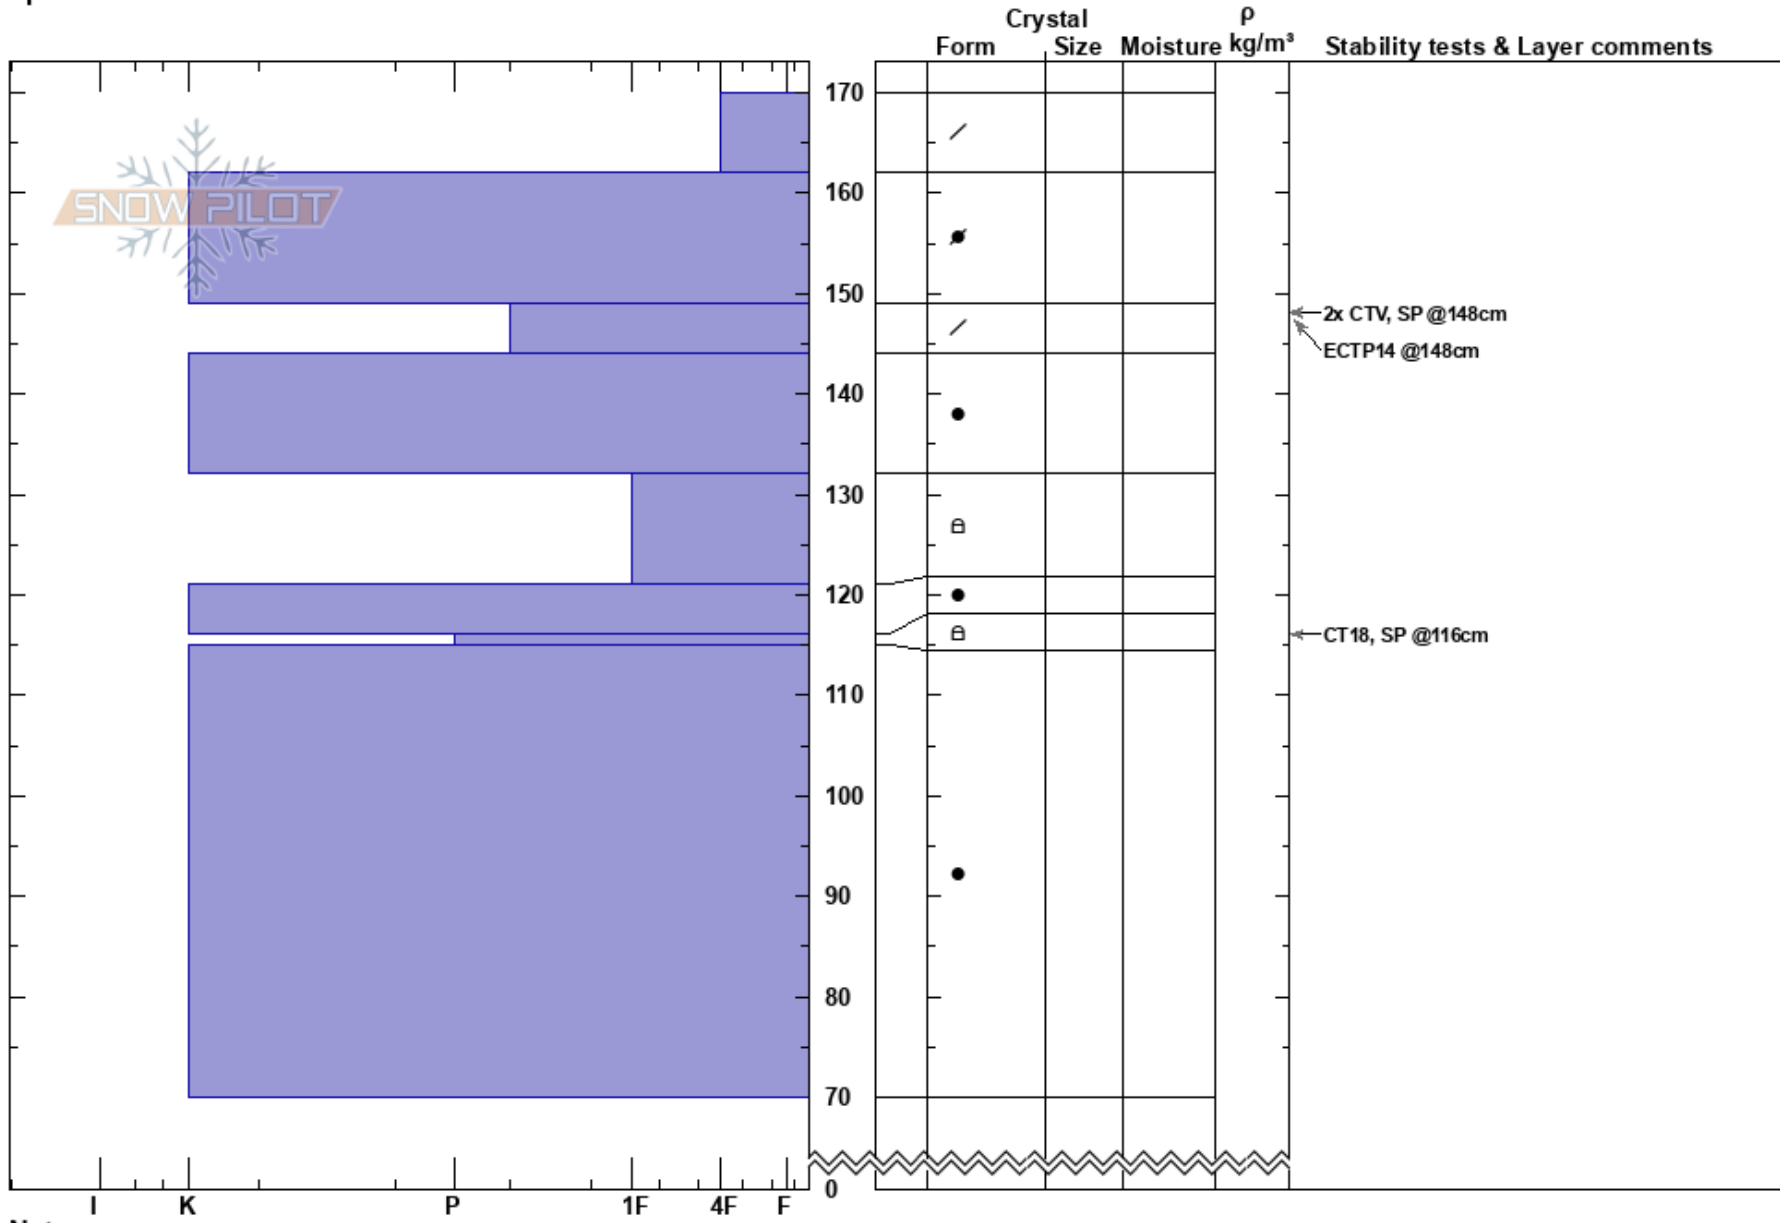

Marys
 Indian Peaks, Front Rang
 CO
 Elevation: 11100 ft
 Aspect: E
 Specifics:

Ian Fowler
 03/06/2023 - 12:00pm
 Co-ord: 13S 444594W 4409359N
 Slope Angle: 30°
 Wind Loading:

Stability: HS:170
 Air Temperature: 149-144cm:Problematic layer
 Sky Cover:
 Precipitation:
 Wind: