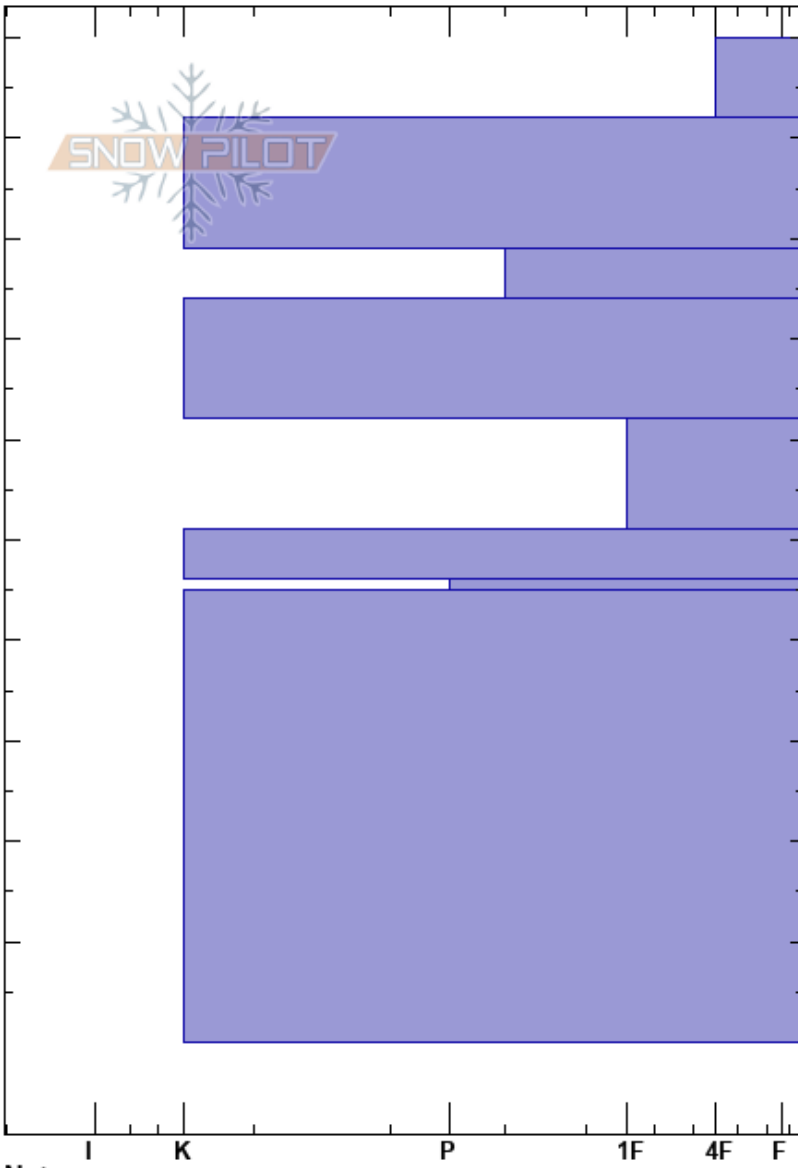

Marys  
 Indian Peaks, Front Rang  
 CO  
 Elevation: 11100 ft  
 Aspect: E  
 Specifics:

Ian Fowler  
 03/06/2023 - 12:00pm  
 Co-ord: 13S 444594W 4409359N  
 Slope Angle: 30°  
 Wind Loading:

Stability:  
 Air Temperature:  
 Sky Cover:  
 Precipitation:  
 Wind:

HS:170  
 Layer Notes:  
 149-144cm:Problematic layer

Elevation (cm)	Crystal		Moisture	$\rho$ kg/m <sup>3</sup>	Stability tests & Layer comments
	Form	Size			
170	/				
160	•				
150	/				← 2x CTV, SP @148cm ← ECTP14 @148cm
140	•				
130	⊖				
120	•				← CT18, SP @116cm
110	⊖				
100					
90	•				
80					
70					
0					