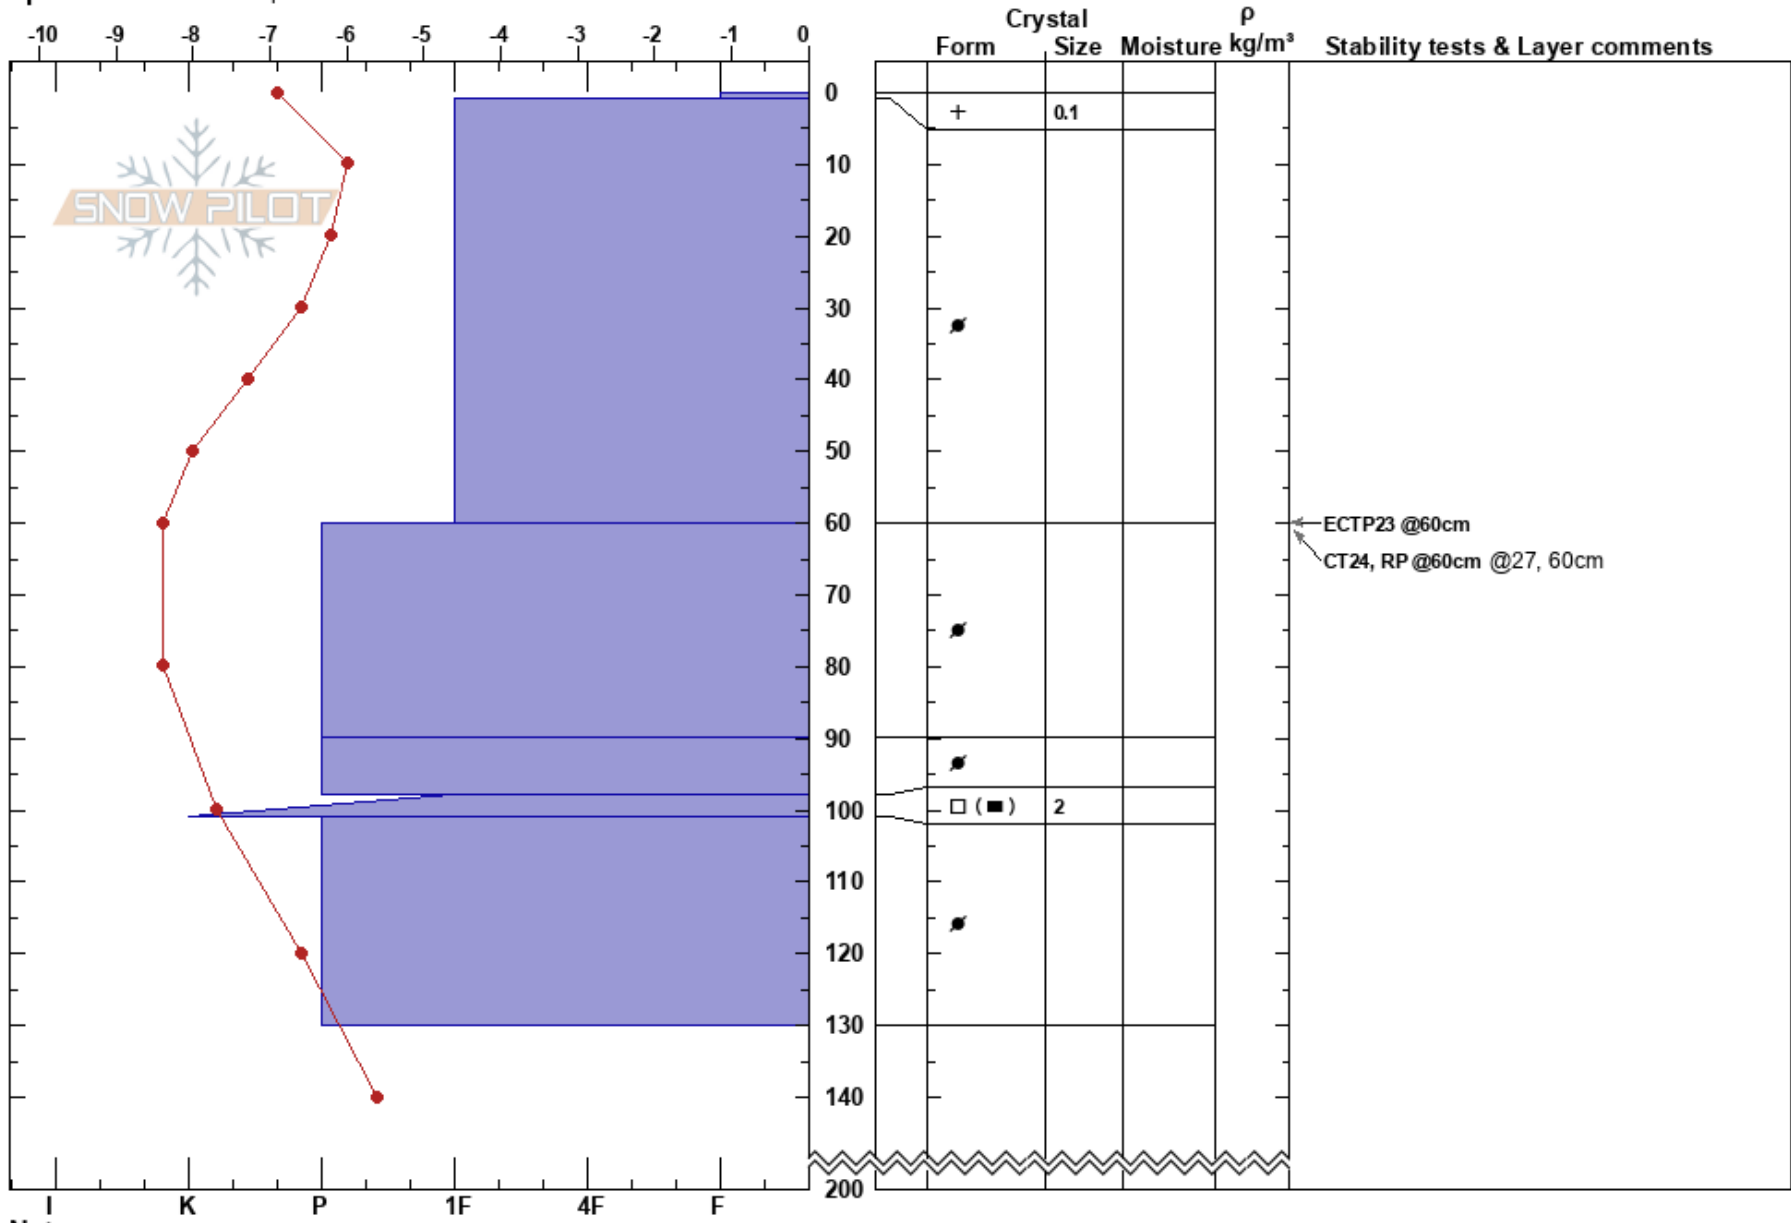

Vässecohkka  
 Riksgänsen  
 Sweden  
 Elevation: 1200 m  
 Aspect: NE  
 Specifics: We skied slope

Erik Lidström  
 10/01/2018 - 12:00  
 Co-ord: 68.40155N, 18.23387E  
 Slope Angle: 22°  
 Wind Loading: previous

Stability: HS:200  
 Air Temperature: -6.7°C PF:5 98-101cm:Problematic layer  
 Sky Cover: OVC  
 Precipitation: NO  
 Wind: W Calm

Notes: