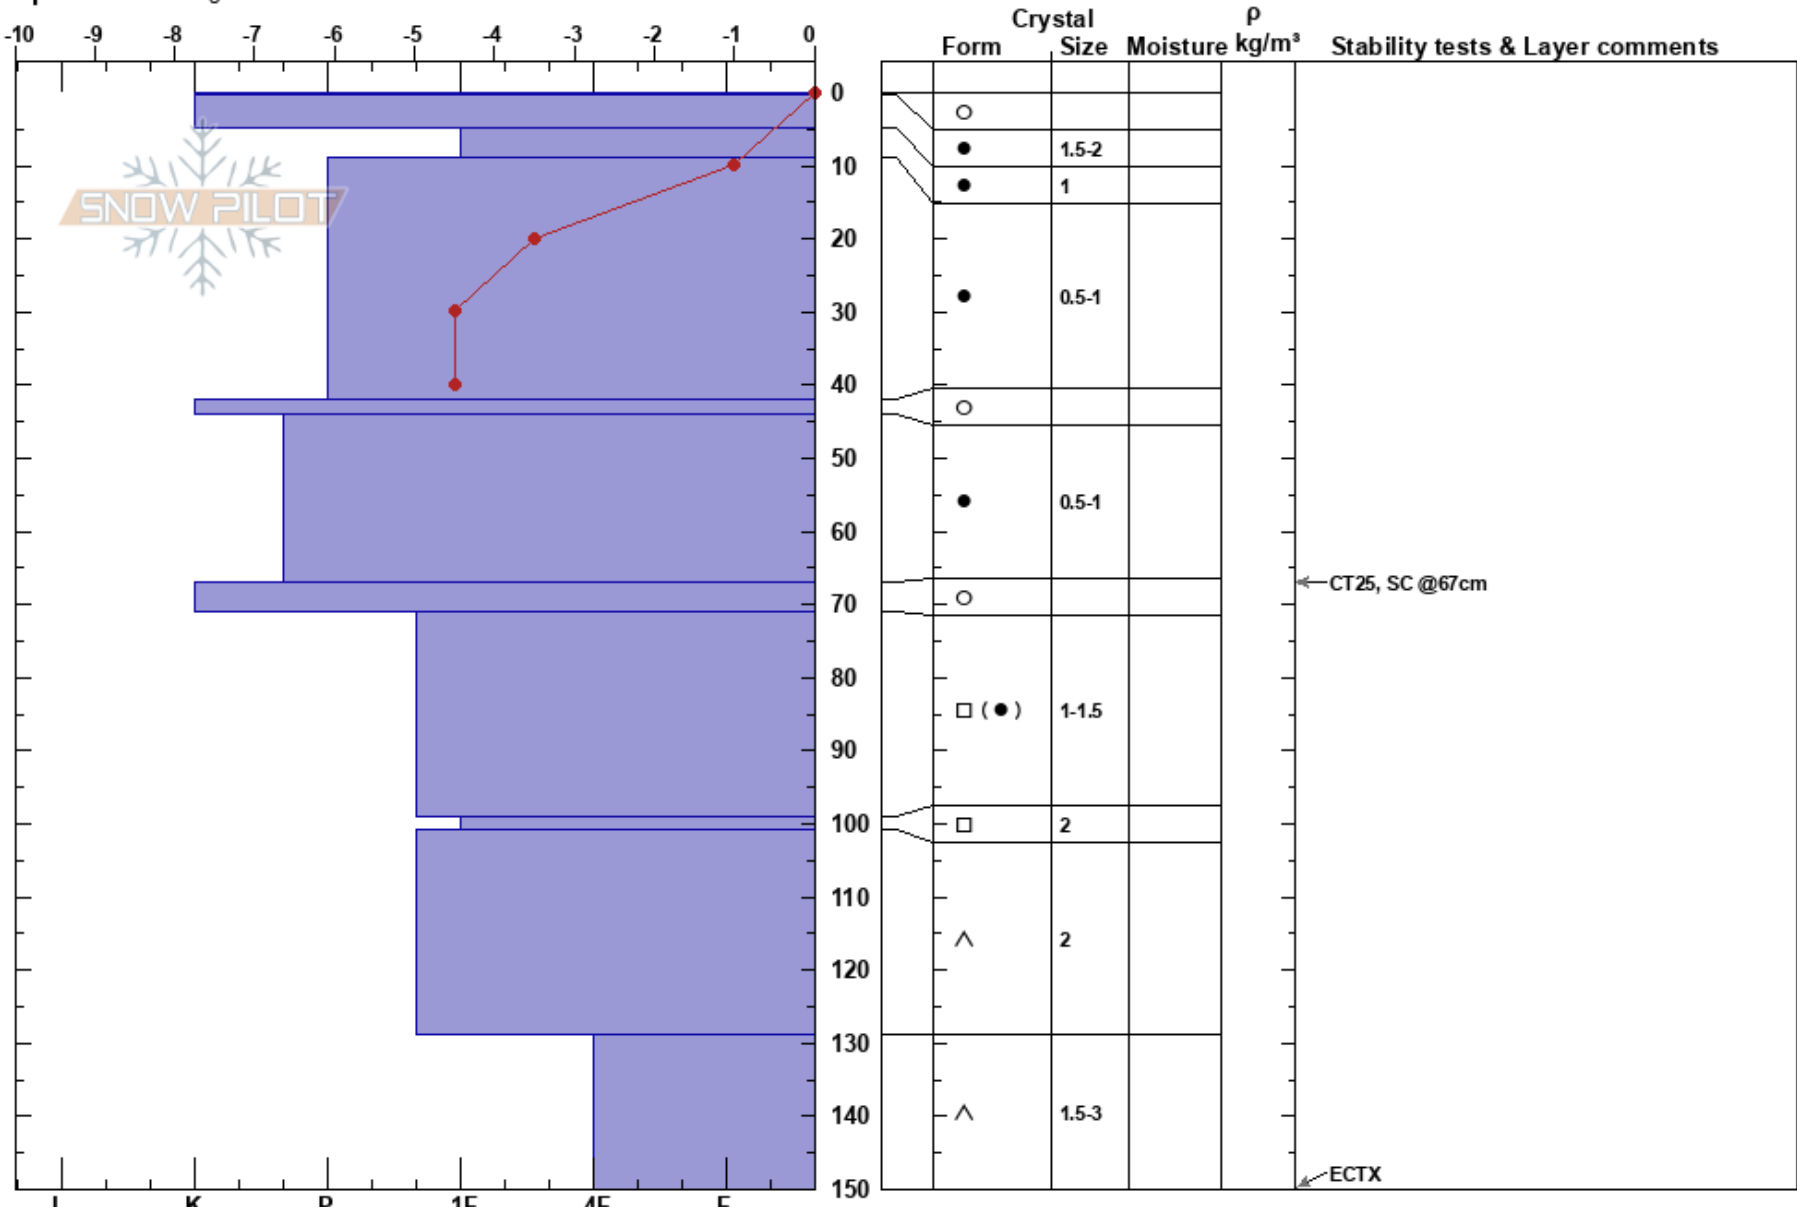

Bottom 7A
Sangre de Cristo Range
NM

Makensie Forsyth
03/06/2023 - 2:20pm
Co-ord: 36.57497N, -105.45372W
Slope Angle: 25°
Wind Loading: no

Stability: **HS:150**
Air Temperature: 5°C
Sky Cover: CLR
Precipitation: NO
Wind: W Light Breeze
PF:25 67-71cm:Problematic layer
PS: 10

Elevation: 11520 ft
Aspect: 180°
Specifics: Pit dug in a Ski Area

Notes: