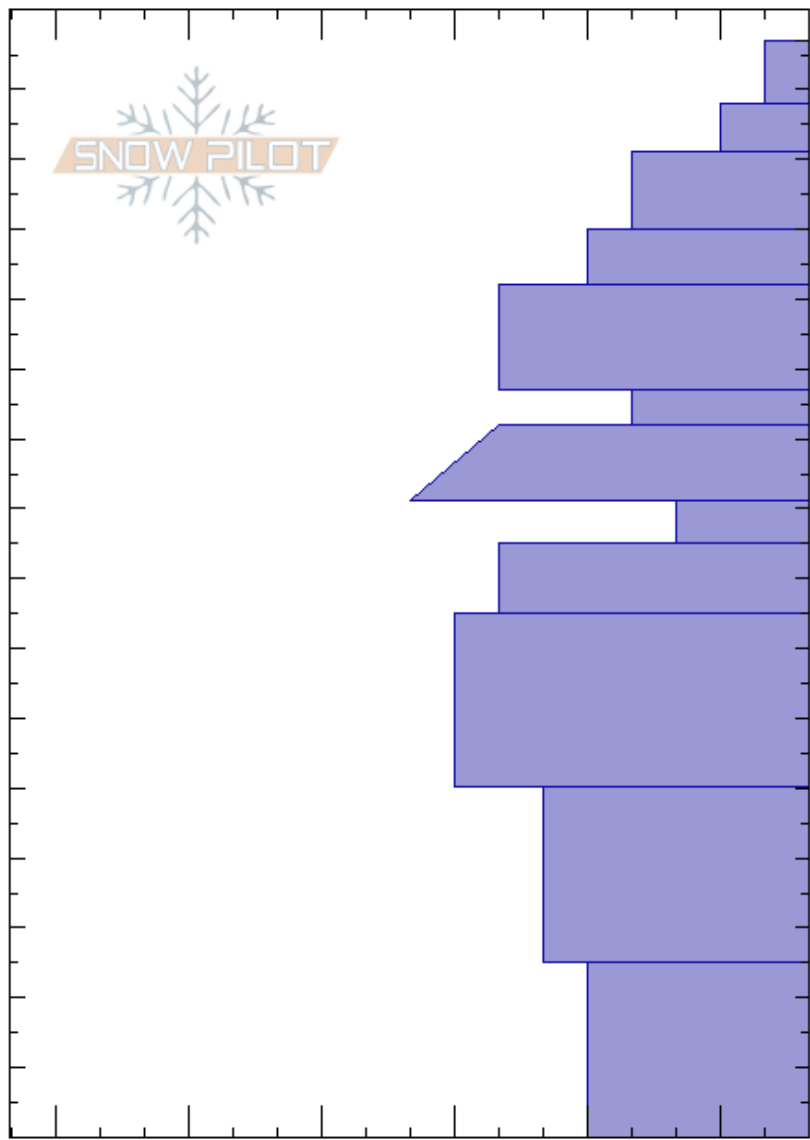

1stYellowmule/BvrCrk  
 Madison Range-N  
 MT  
 Elevation: 9120 ft  
 Aspect: 5°  
 Specifics:

Alex Marienthal  
 03/05/2023 - 11:00am  
 Co-ord: 45.17925N, -111.36854W  
 Slope Angle: 29°  
 Wind Loading: yes

Stability: Fair HS:157  
 Air Temperature: 107-102cm:Problematic layer  
 Sky Cover: OVC  
 Precipitation: S-1  
 Wind: SE Moderate

Height (cm)	Crystal		Moisture	$\rho$ kg/m <sup>3</sup>	Stability tests & Layer comments
	Form	Size			
157					
150	+ ( / )				
140	/				
130	/				
120	/				
110					
100	□	1			← ECTP30 @107cm
90	⊖	1-2			
80	⊖	2			
70	⊖	2-3			
60	⊖ (□)	2-4			
50	⊖				
40	□ (⊖)	4-6			
30					
20	^	6-8			
10					
0					← ECTX