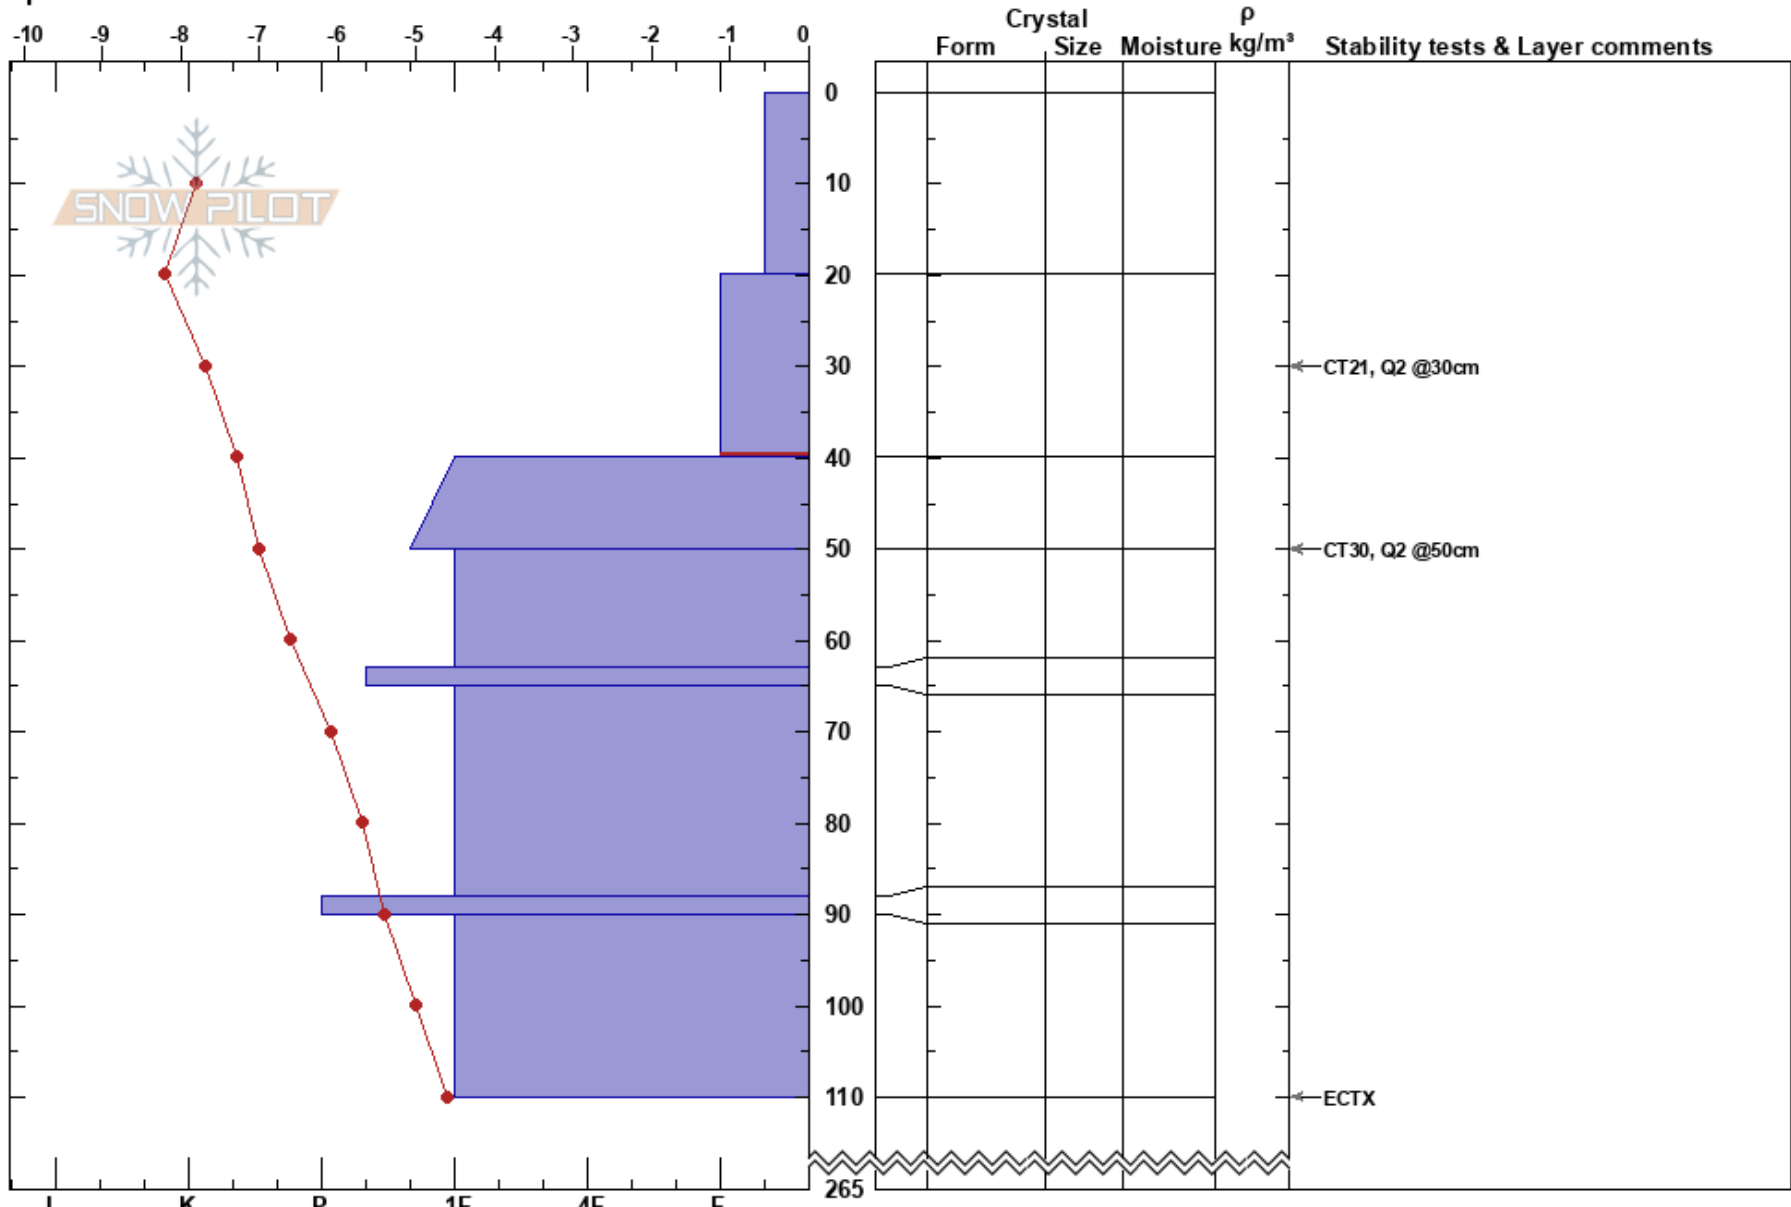

SelkirkPowLodge  
 Selkirk Mtns  
 ID  
 Elevation: 6200 ft  
 Aspect: W  
 Specifics:

Triston Schwab  
 03/06/2023 - 12:00pm  
 Co-ord: 48.37812N, -116.63614W  
 Slope Angle: 15°  
 Wind Loading: previous

Stability: **HS:265**  
 Air Temperature: -7°C  
 Sky Cover: CLR  
 Precipitation: NO  
 Wind: Calm  
 PF:20 20-40cm:Problematic layer

Notes: