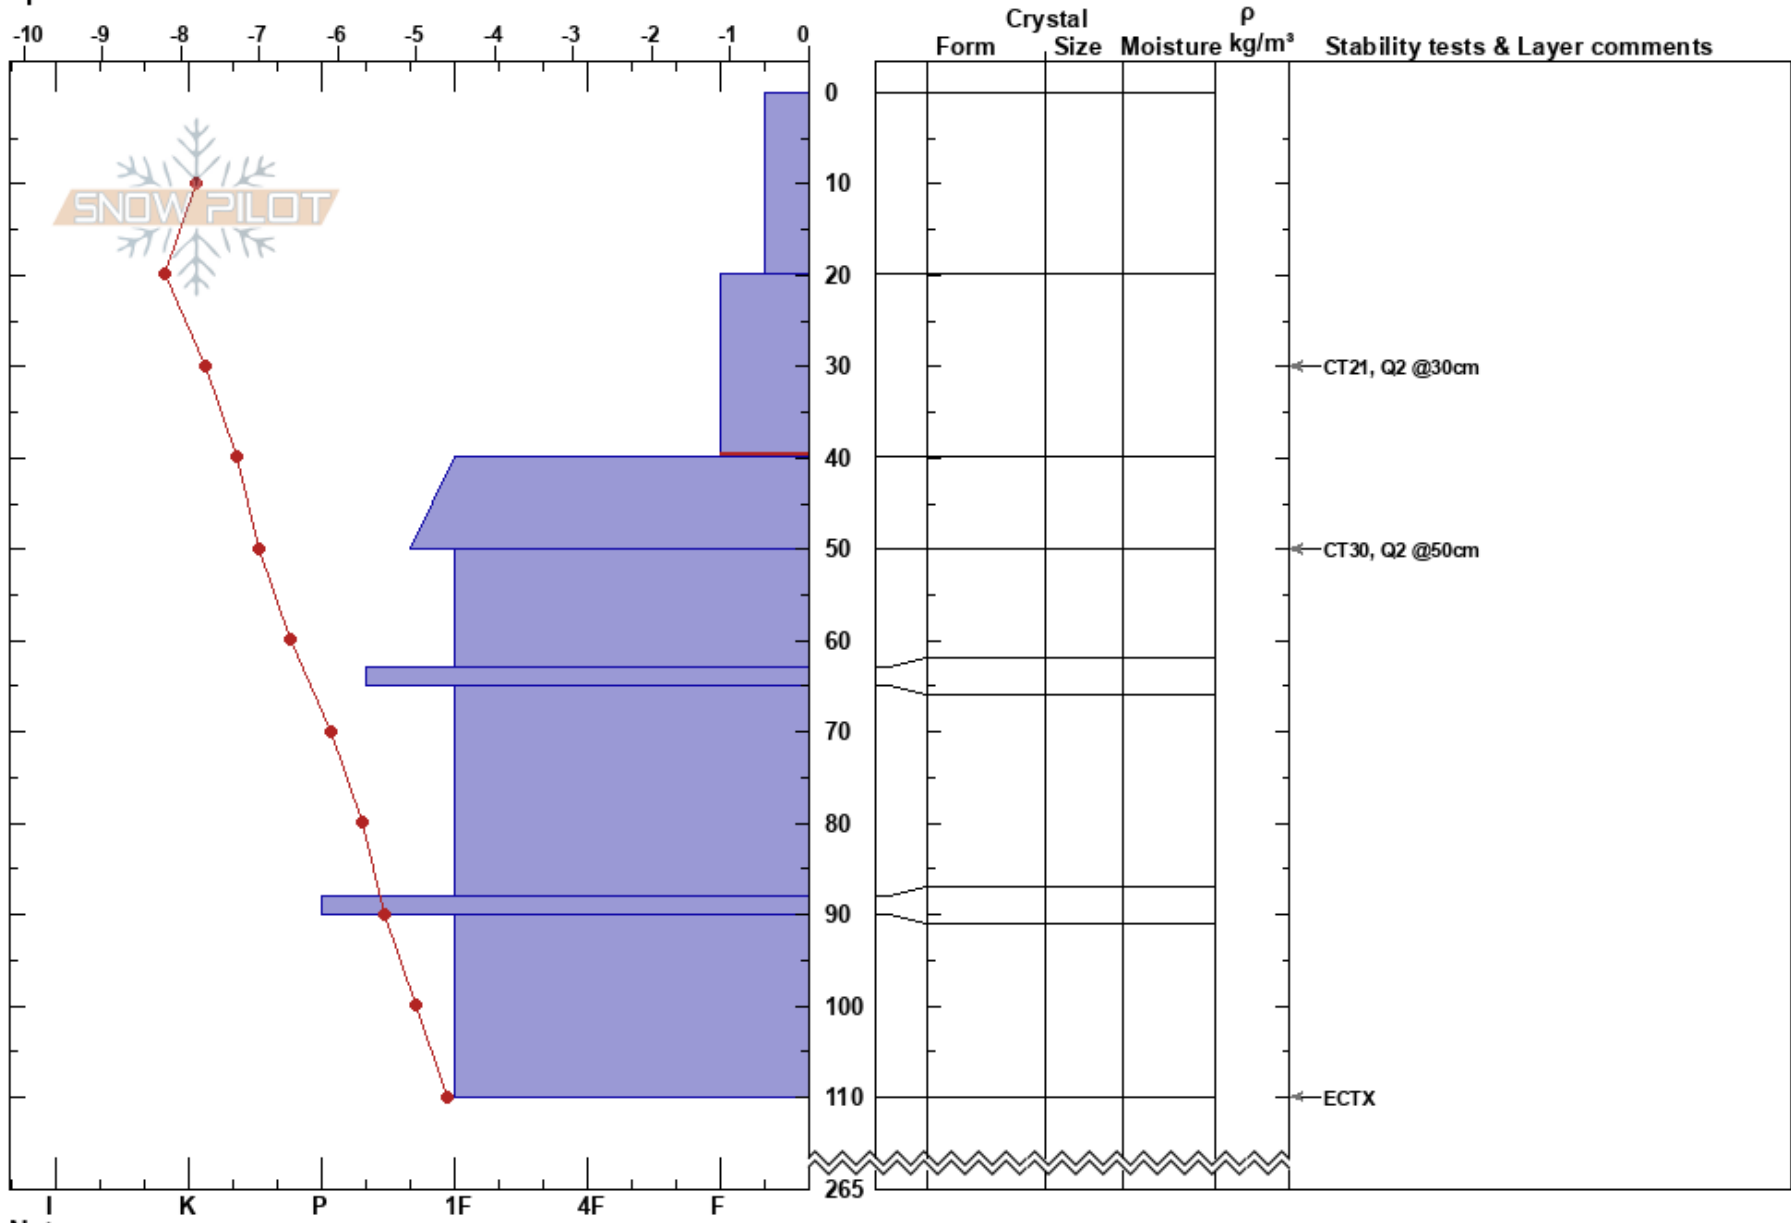

SelkirkPowLodge  
 Selkirk Mtns  
 ID  
 Elevation: 6200 ft  
 Aspect: W  
 Specifics:

Triston Schwab  
 03/06/2023 - 12:00pm  
 Co-ord: 48.37812N, -116.63614W  
 Slope Angle: 15°  
 Wind Loading: previous

Stability: **HS:265**  
 Air Temperature: -7°C  
 Sky Cover: CLR  
 Precipitation: NO  
 Wind: Calm  
 PF:20 20-40cm:Problematic layer

Notes: