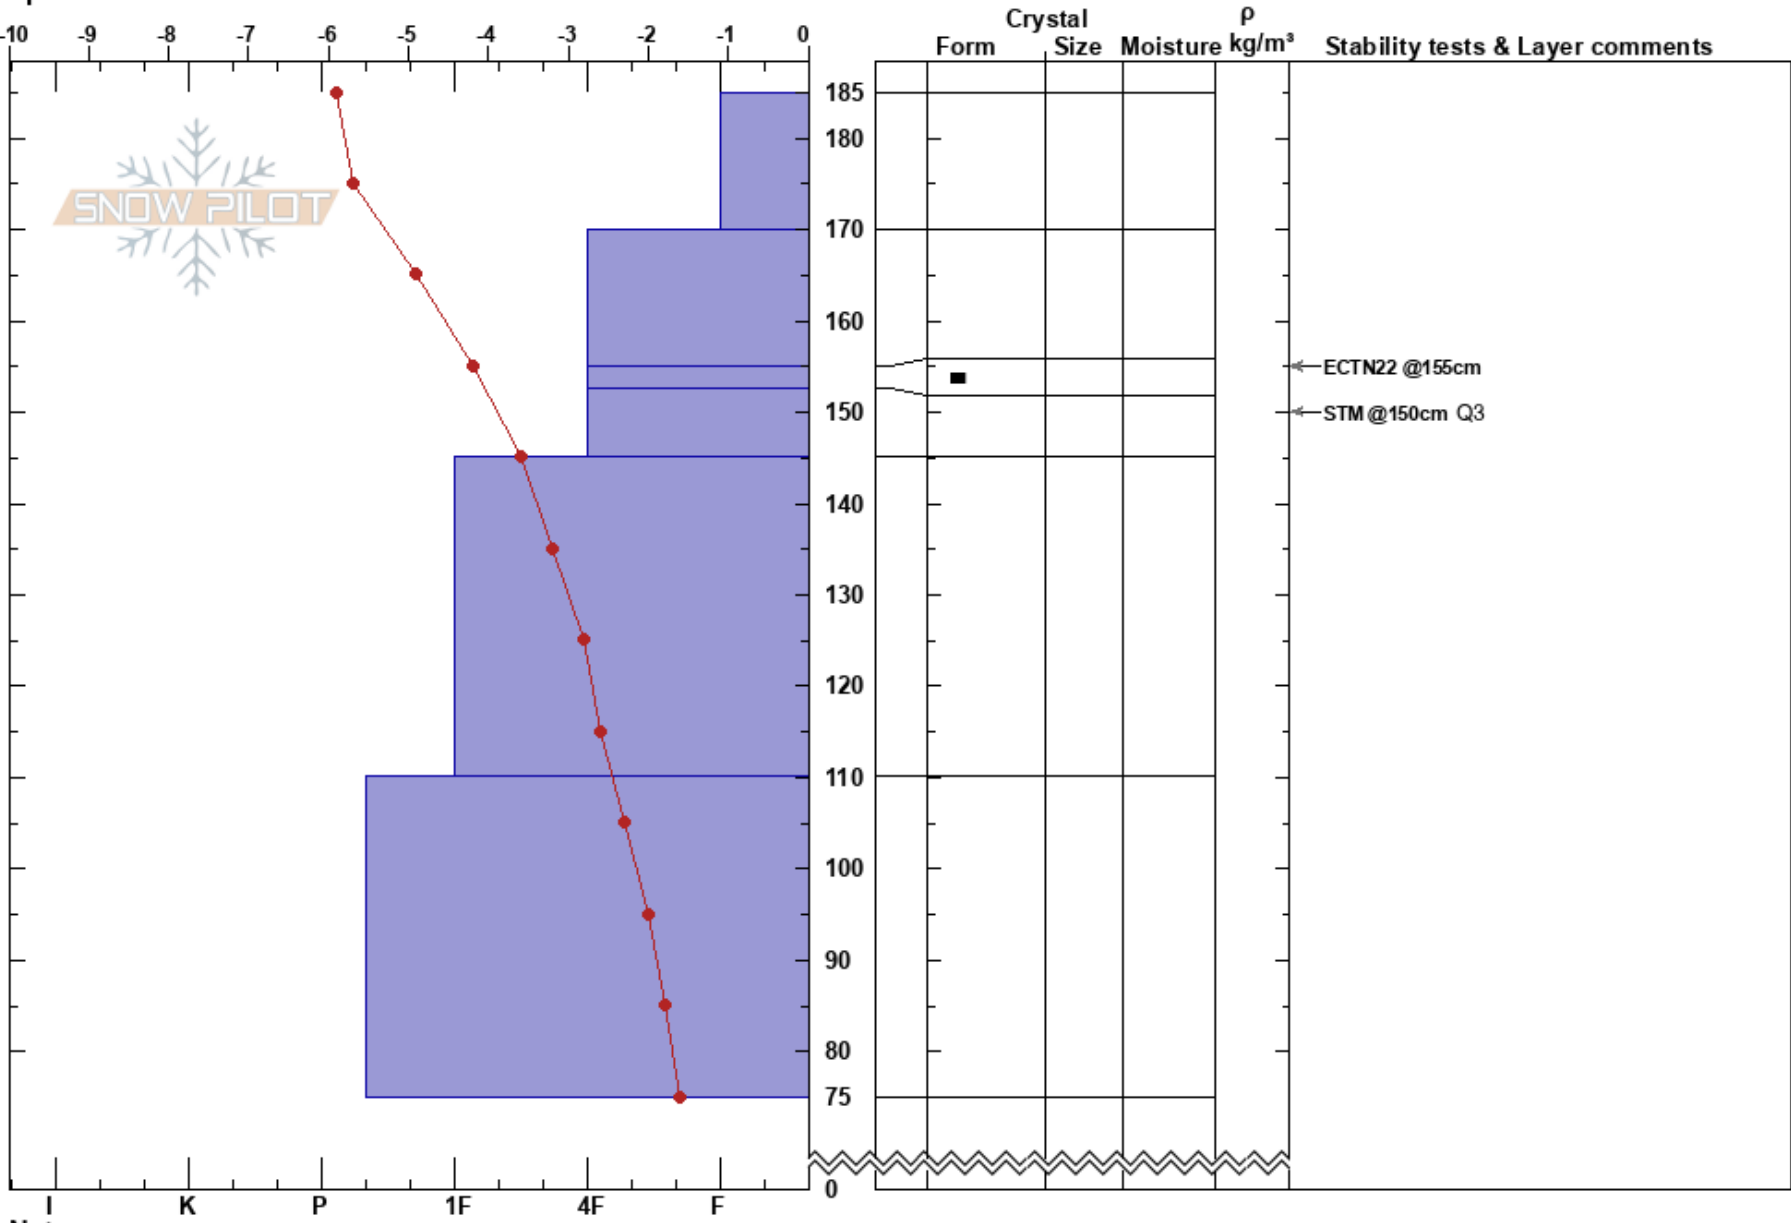

West Porter
 Wasatch Range
 UT
 Elevation: 8040 ft
 Aspect:
 Specifics:

Benjamin Silberman
 03/03/2023 - 8:00am
 Co-ord: 40.67504N, -111.71928W
 Slope Angle: 27°
 Wind Loading:

Stability:
 Air Temperature: -5.9°C
 Sky Cover: OVC
 Precipitation: NO
 Wind:

HS:185
 Layer Notes:
 155-152.5cm:Problematic layer

Notes: