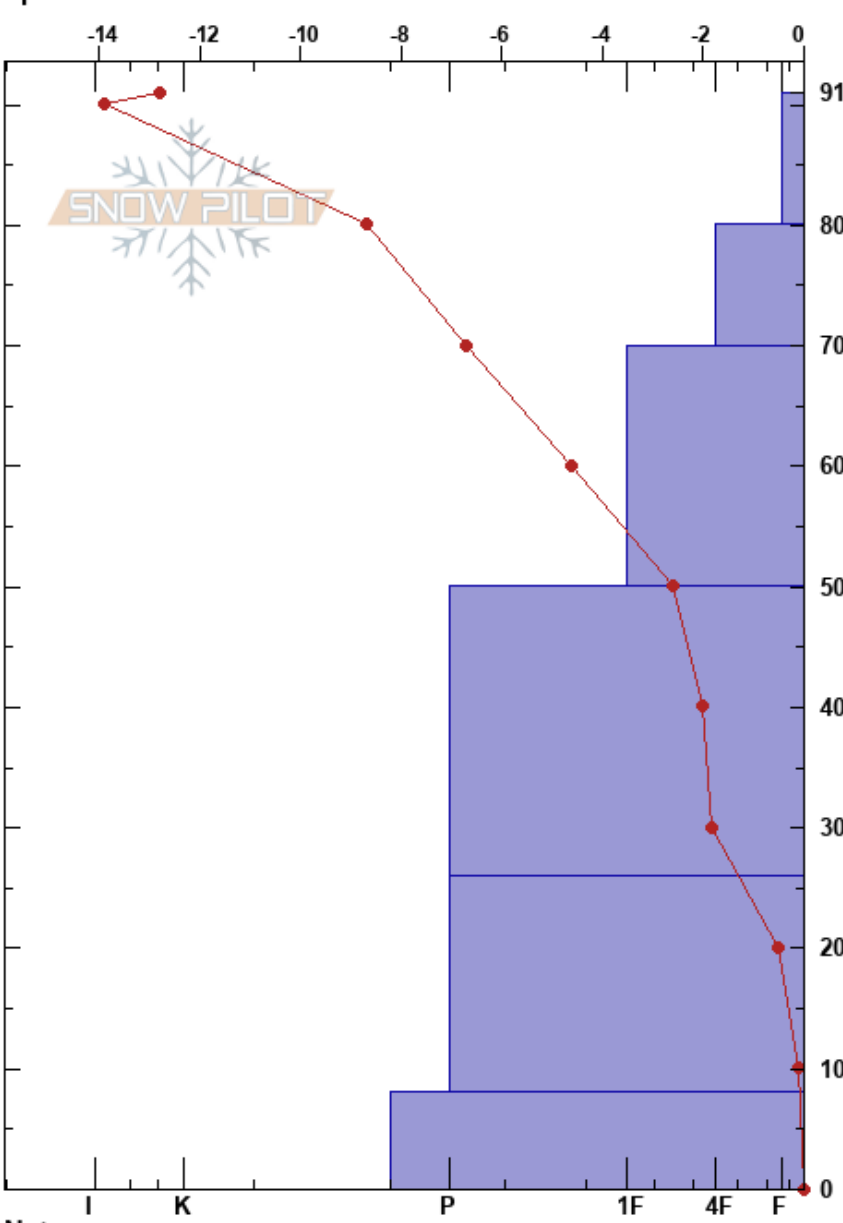

Konchik top, Siberia
 Luzhba
 Russia
Elevation: 1014 m
Aspect: NE
Specifics:

Serhii Ichenets
 17/11/2020 - 12:42
Co-ord: 624365W 5944968N
Slope Angle: 30°
Wind Loading:

Stability:
Air Temperature: -5.6°C
Sky Cover: FEW
Precipitation: NO
Wind: Calm

HS:91 **Layer Notes:**

Form	Crystal		ρ kg/m ³	Stability tests & Layer comments
	Size	Moisture		
+				
/	1	D		
/	0.5-1	D		
/	0.5	D		
•	0.5	D		← CT24, BRK @40cm
•	0.3-0.5			
•	0.5-1	M		

Notes: