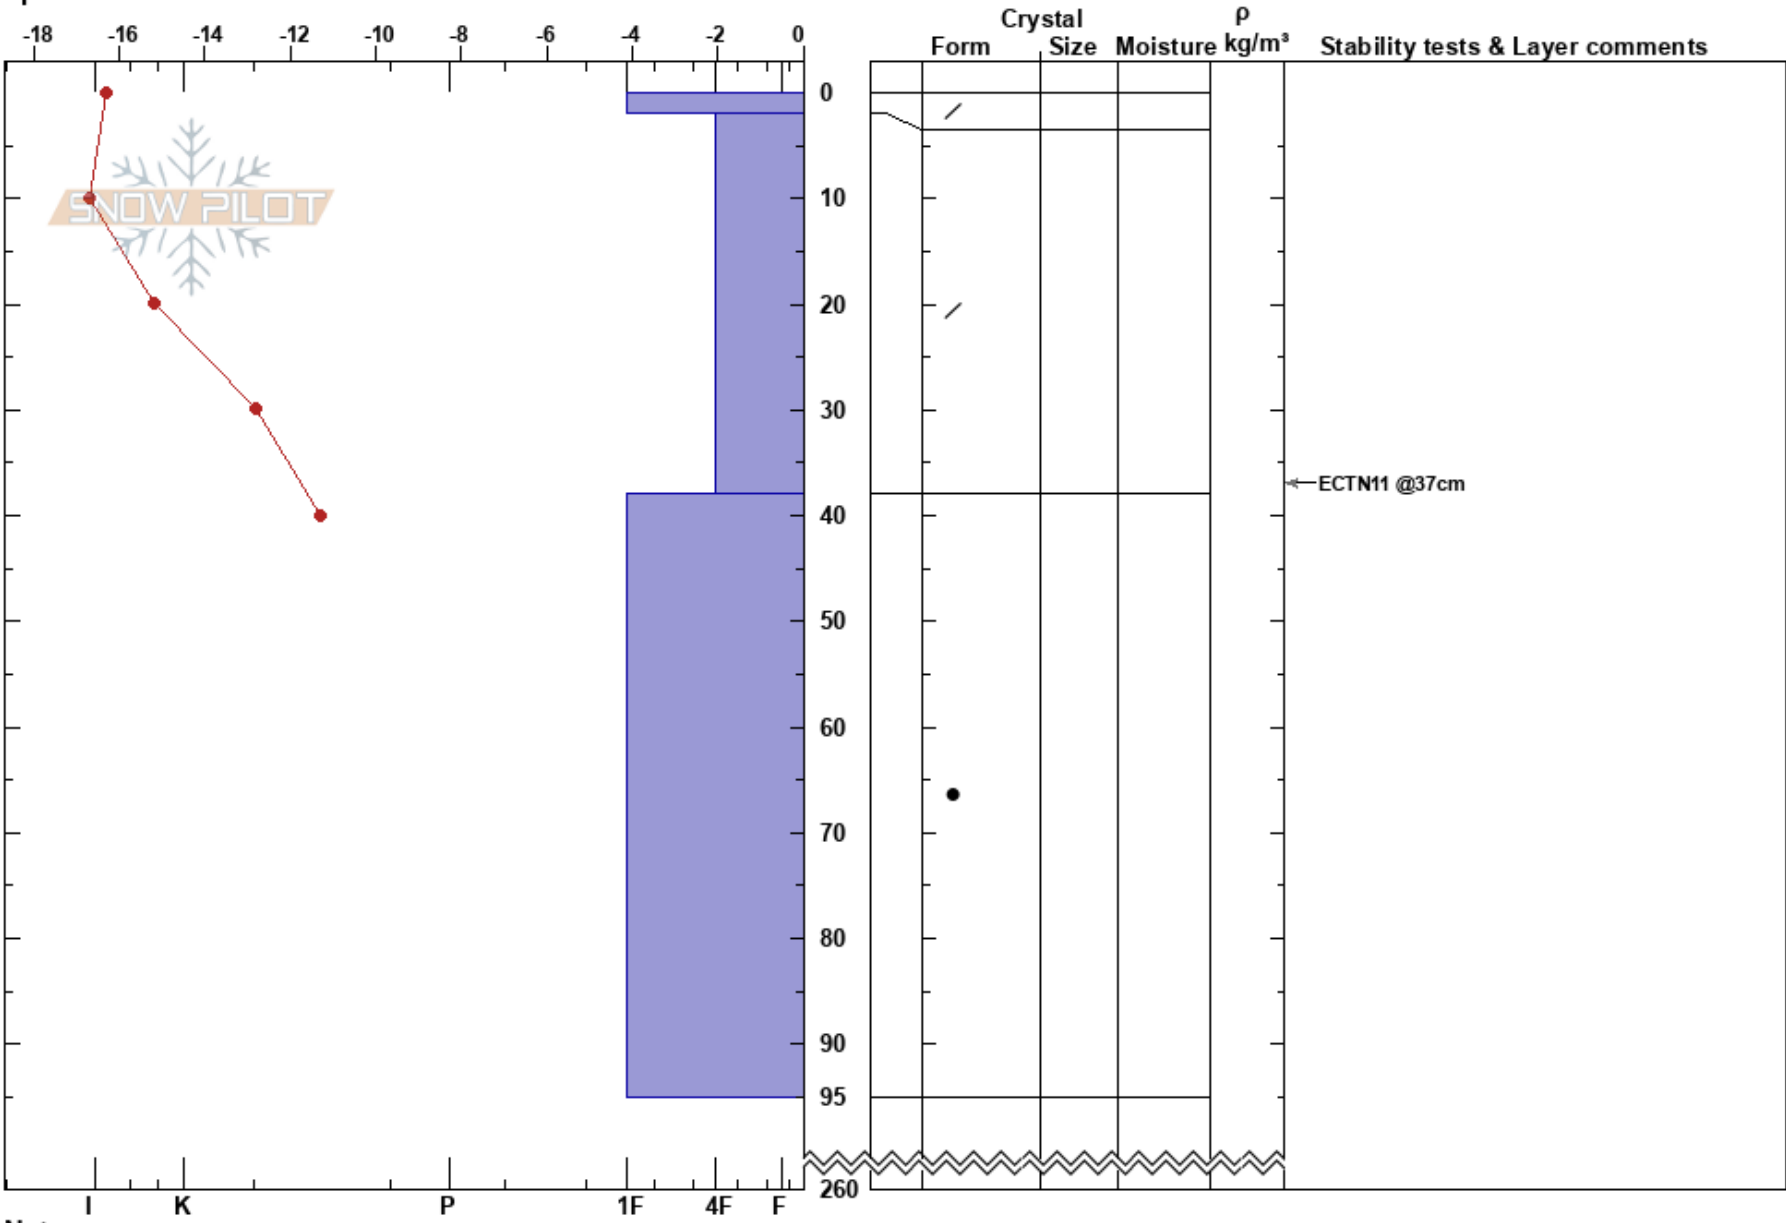

Ekorrkammen
Sylarna
Sweden
Elevation: 1476 m
Aspect: NE
Specifics:

Oskar Brodén
06/03/2023 - 12:30
Co-ord: 62.99081N, 12.25757E
Slope Angle: 28°
Wind Loading: yes

Stability: HS:260
Air Temperature: -14.8°C
Sky Cover: FEW
Precipitation: NO
Wind: SW Moderate
Layer Notes: