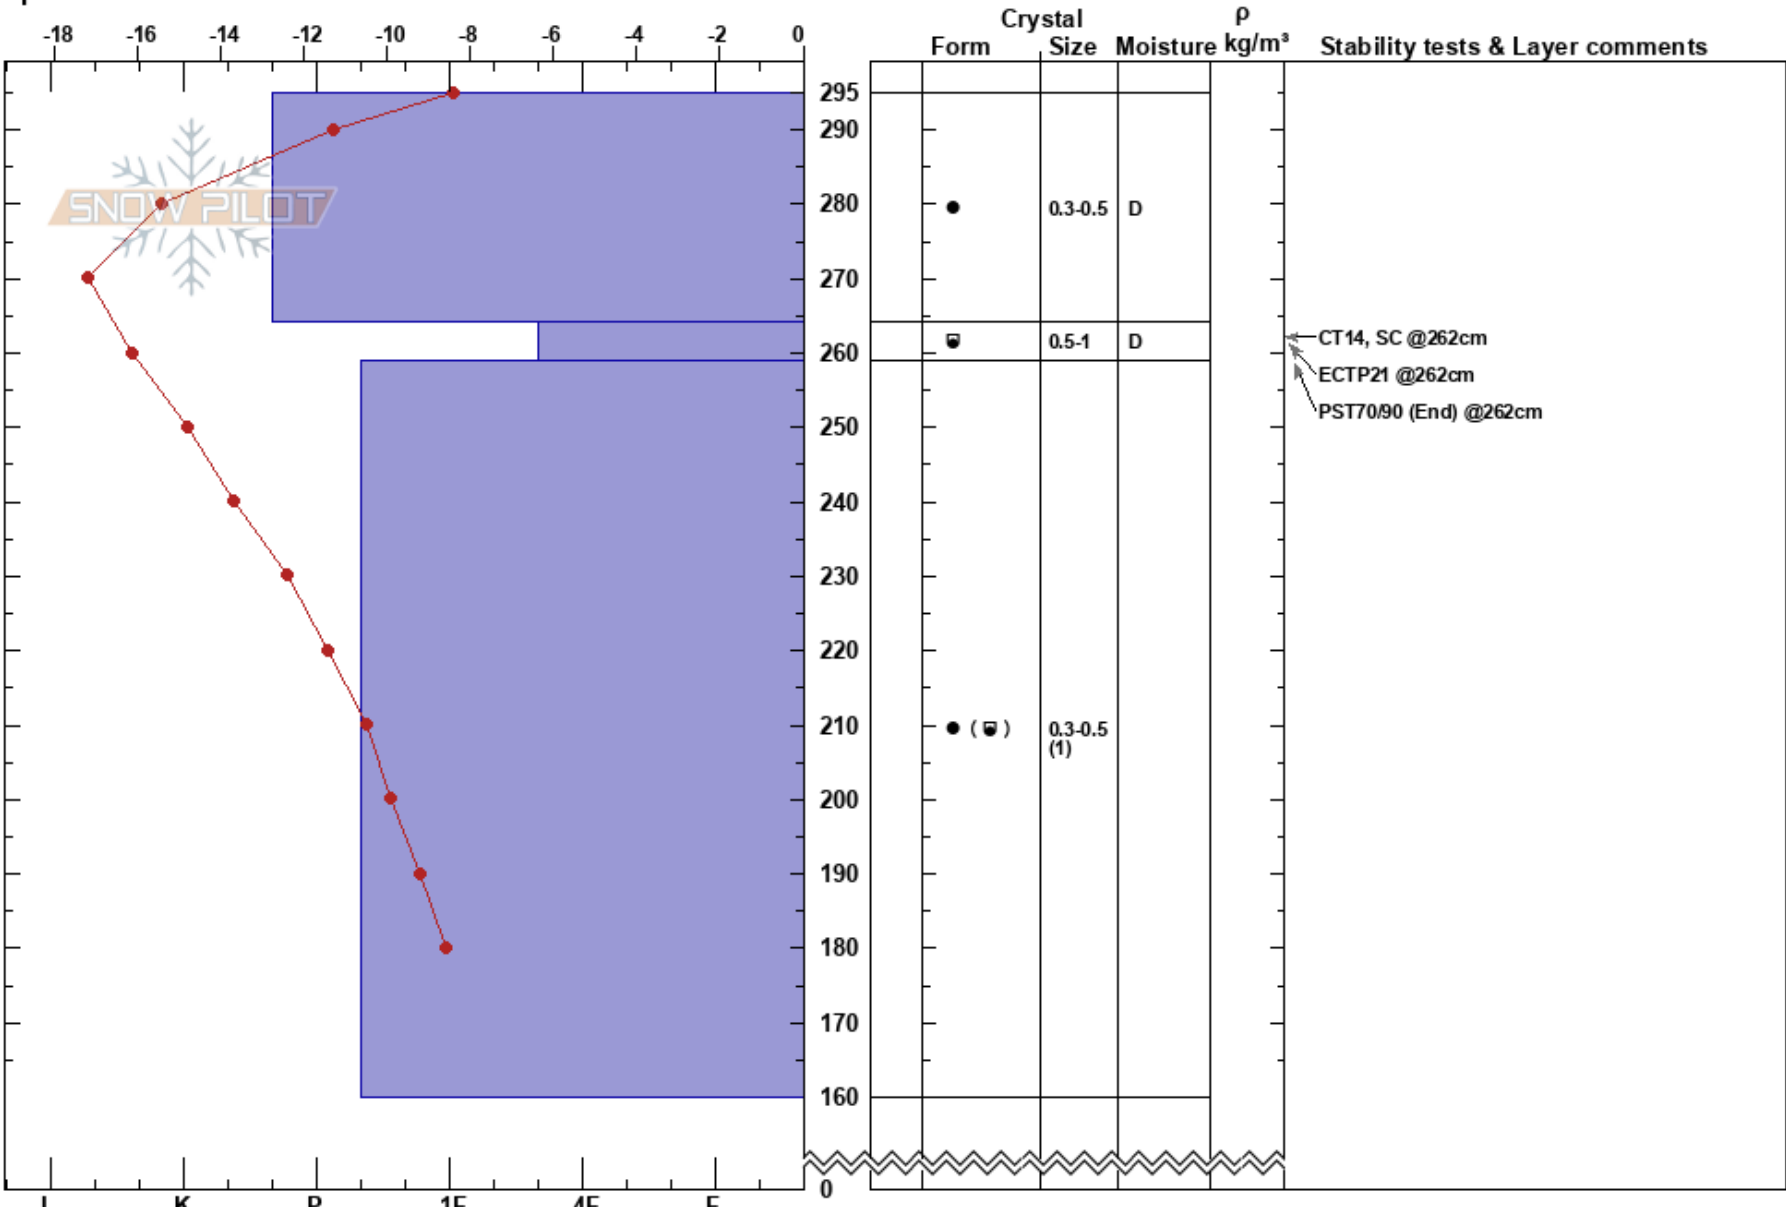

Kumroch AvPath3d
 Kamchatka
 Russia
 Elevation: 760 m
 Aspect: E
 Specifics:

Aleksey Kvasnikov
 06/03/2023 - 15:30
 Co-ord: 55.71243N, 161.27240E
 Slope Angle: 35°
 Wind Loading: previous

Stability:
 Air Temperature: -9.3°C PF:0
 Sky Cover: FEW
 Precipitation: S-1
 Wind: NW Light Breeze

HS:295
 Layer Notes:
 264-259cm:Problematic layer

Notes: