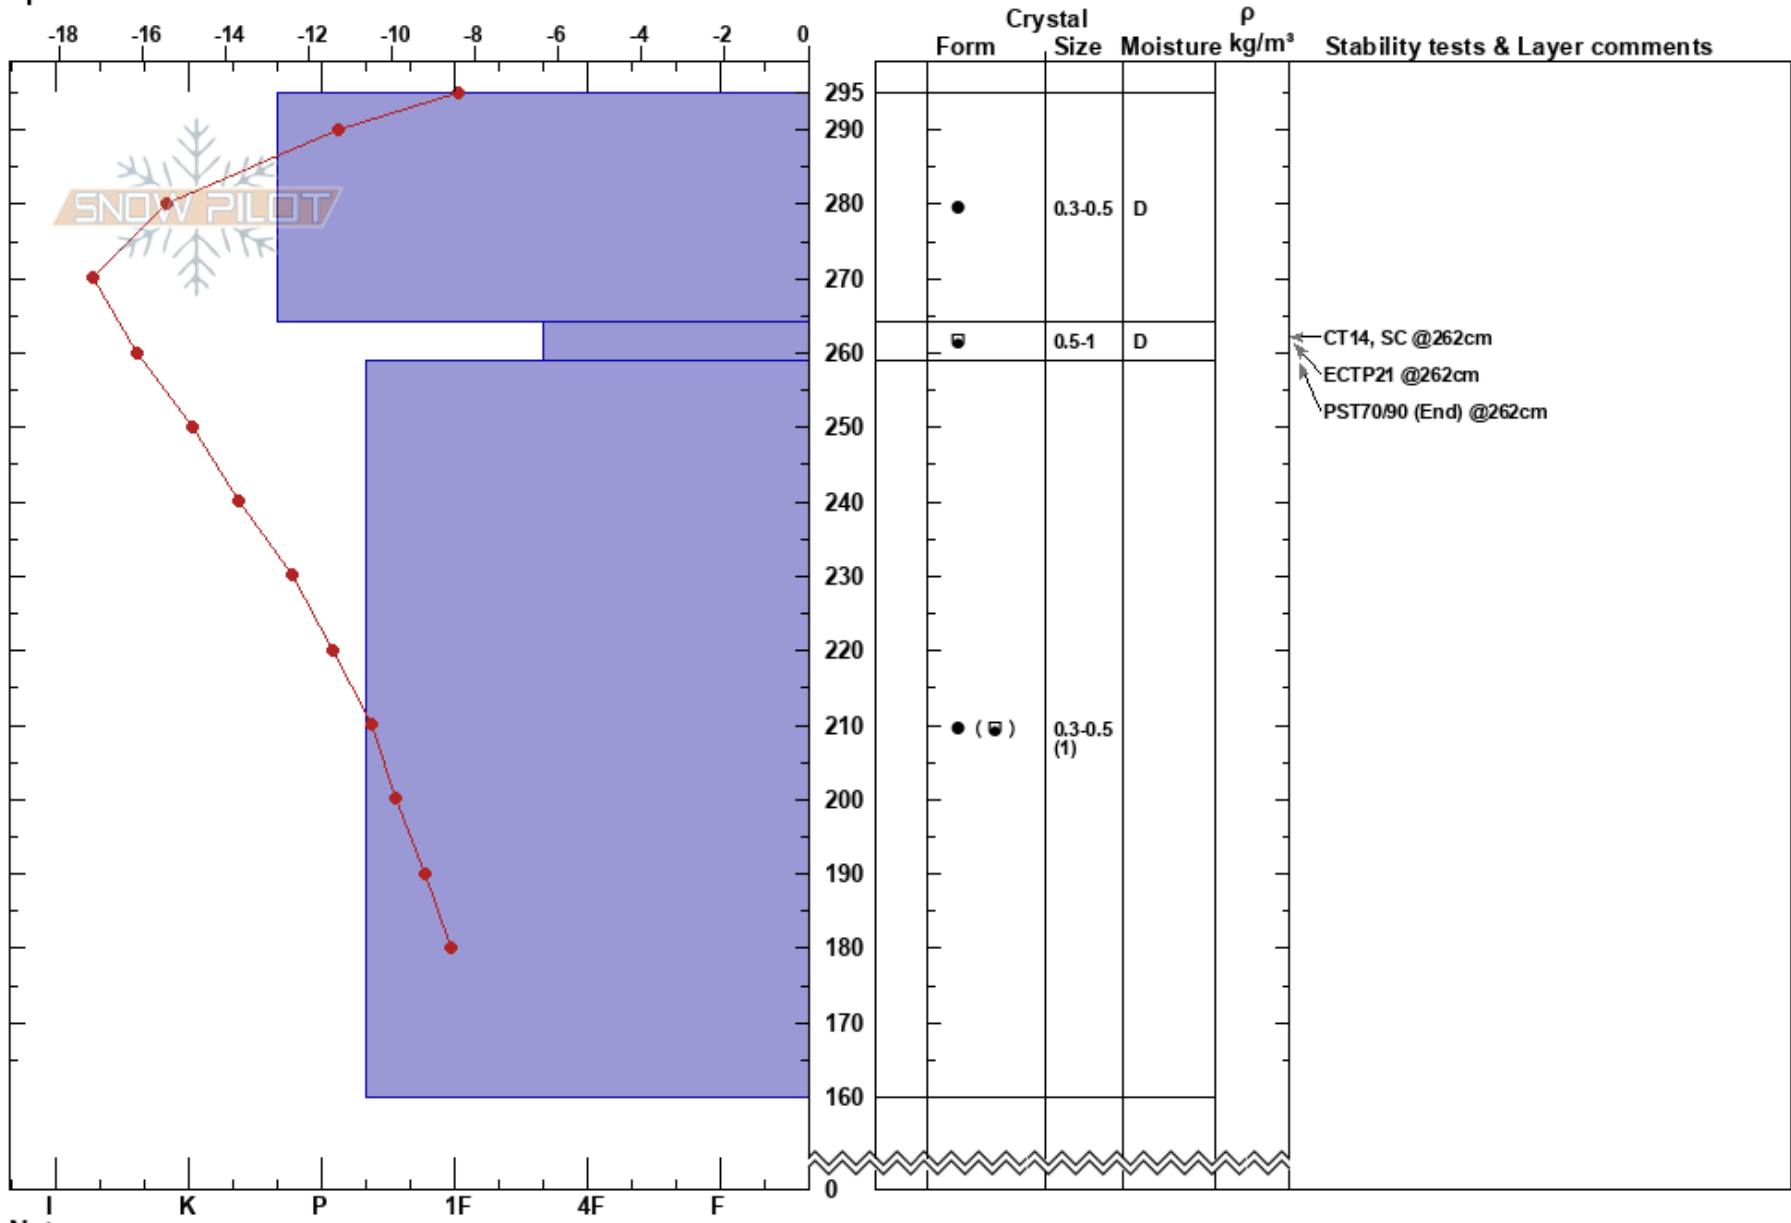

Kumroch AvPath3d
 Kamchatka
 Russia
 Elevation: 760 m
 Aspect: E
 Specifics:

Aleksey Kvasnikov
 06/03/2023 - 15:30
 Co-ord: 55.71243N, 161.27240E
 Slope Angle: 35°
 Wind Loading: previous

Stability:
 Air Temperature: -9.3°C PF:0
 Sky Cover: FEW
 Precipitation: S-1
 Wind: NW Light Breeze

HS:295
 Layer Notes:
 264-259cm:Problematic layer

Notes: