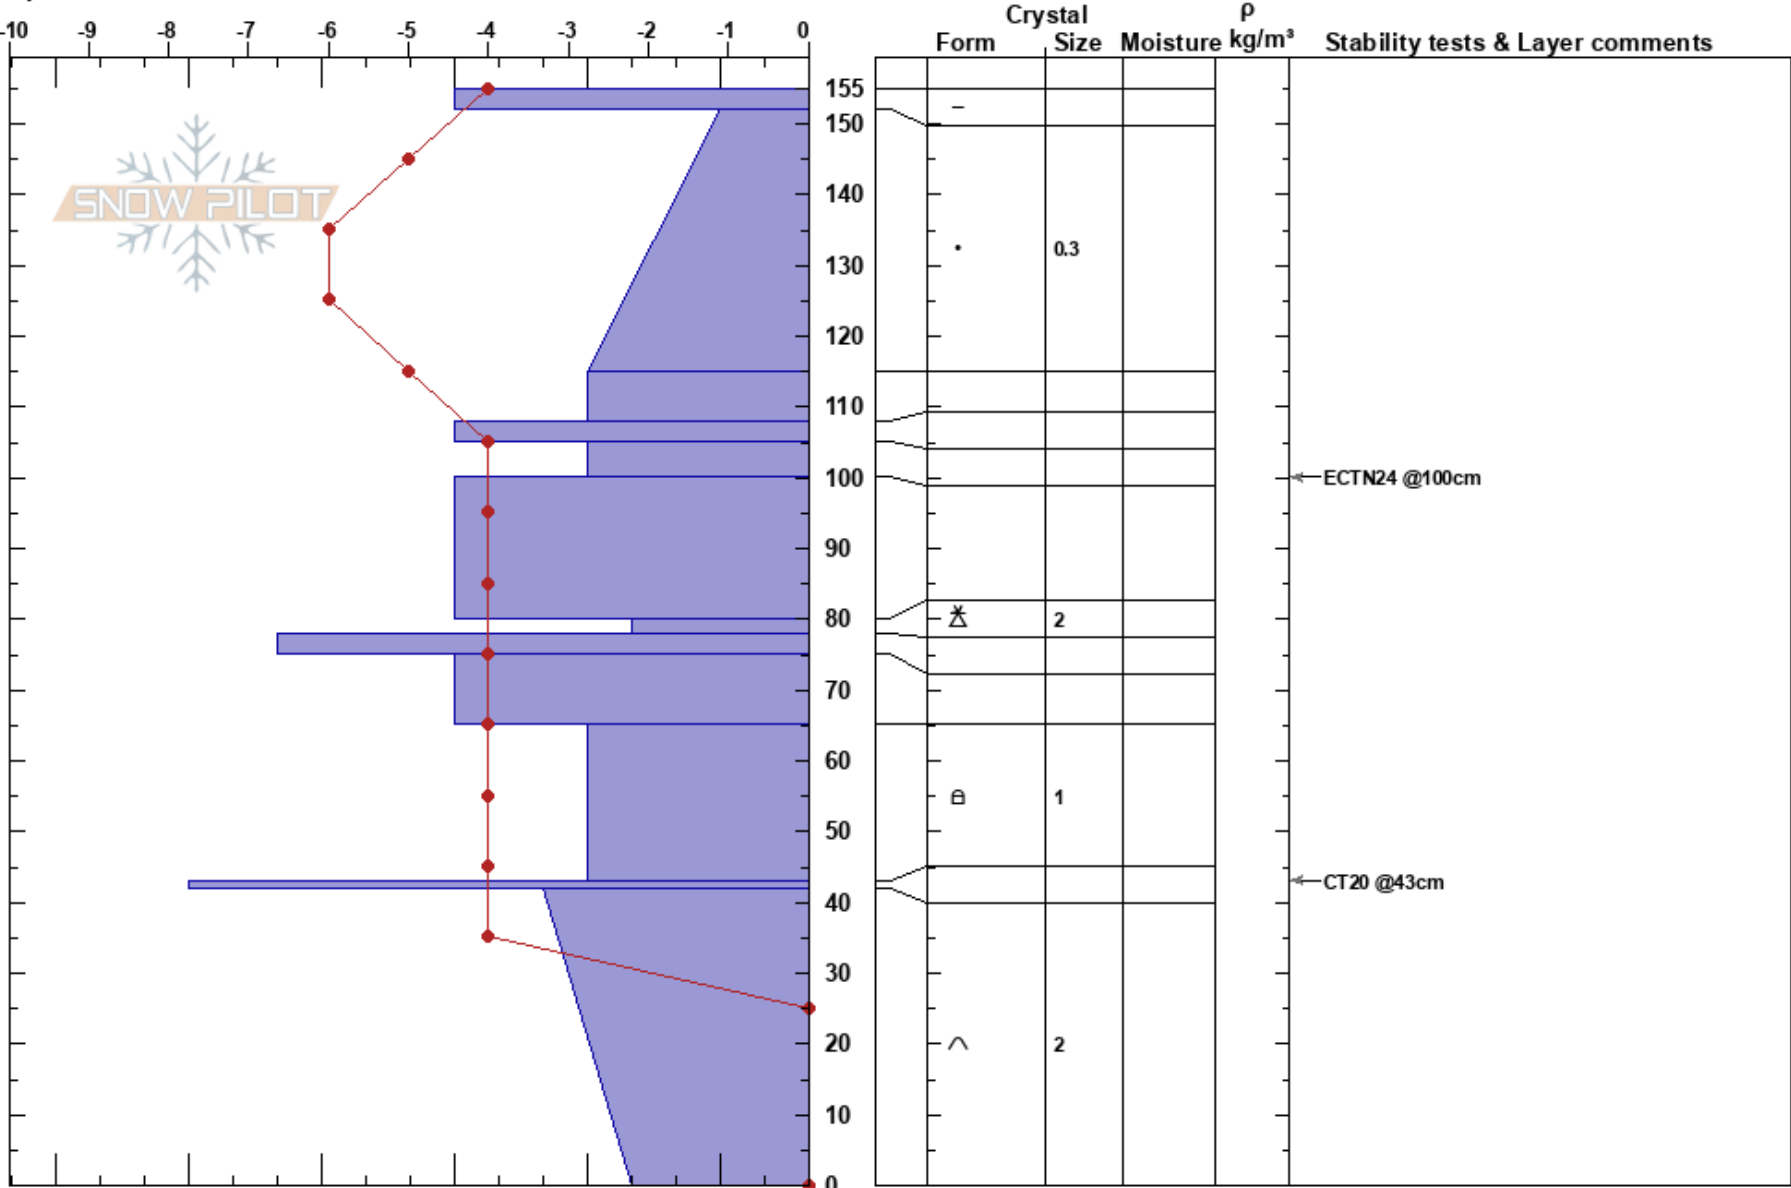

Little Bear  
 Kachina Peaks  
 AZ  
 Elevation: 8520 ft  
 Aspect: 0°

Bray Moll  
 03/05/2023 - 11:00am  
 Co-ord: 35.27555N, -111.60601W  
 Slope Angle: 23°  
 Wind Loading: no

Stability: **HS:155**  
 Air Temperature: 3°C  
 Sky Cover: FEW  
 Precipitation: NO  
 Wind: SW Moderate  
 Layer Notes: 105-100cm:Problematic layer

Specifics: Ski tracks on slope; We skied slope

Notes: