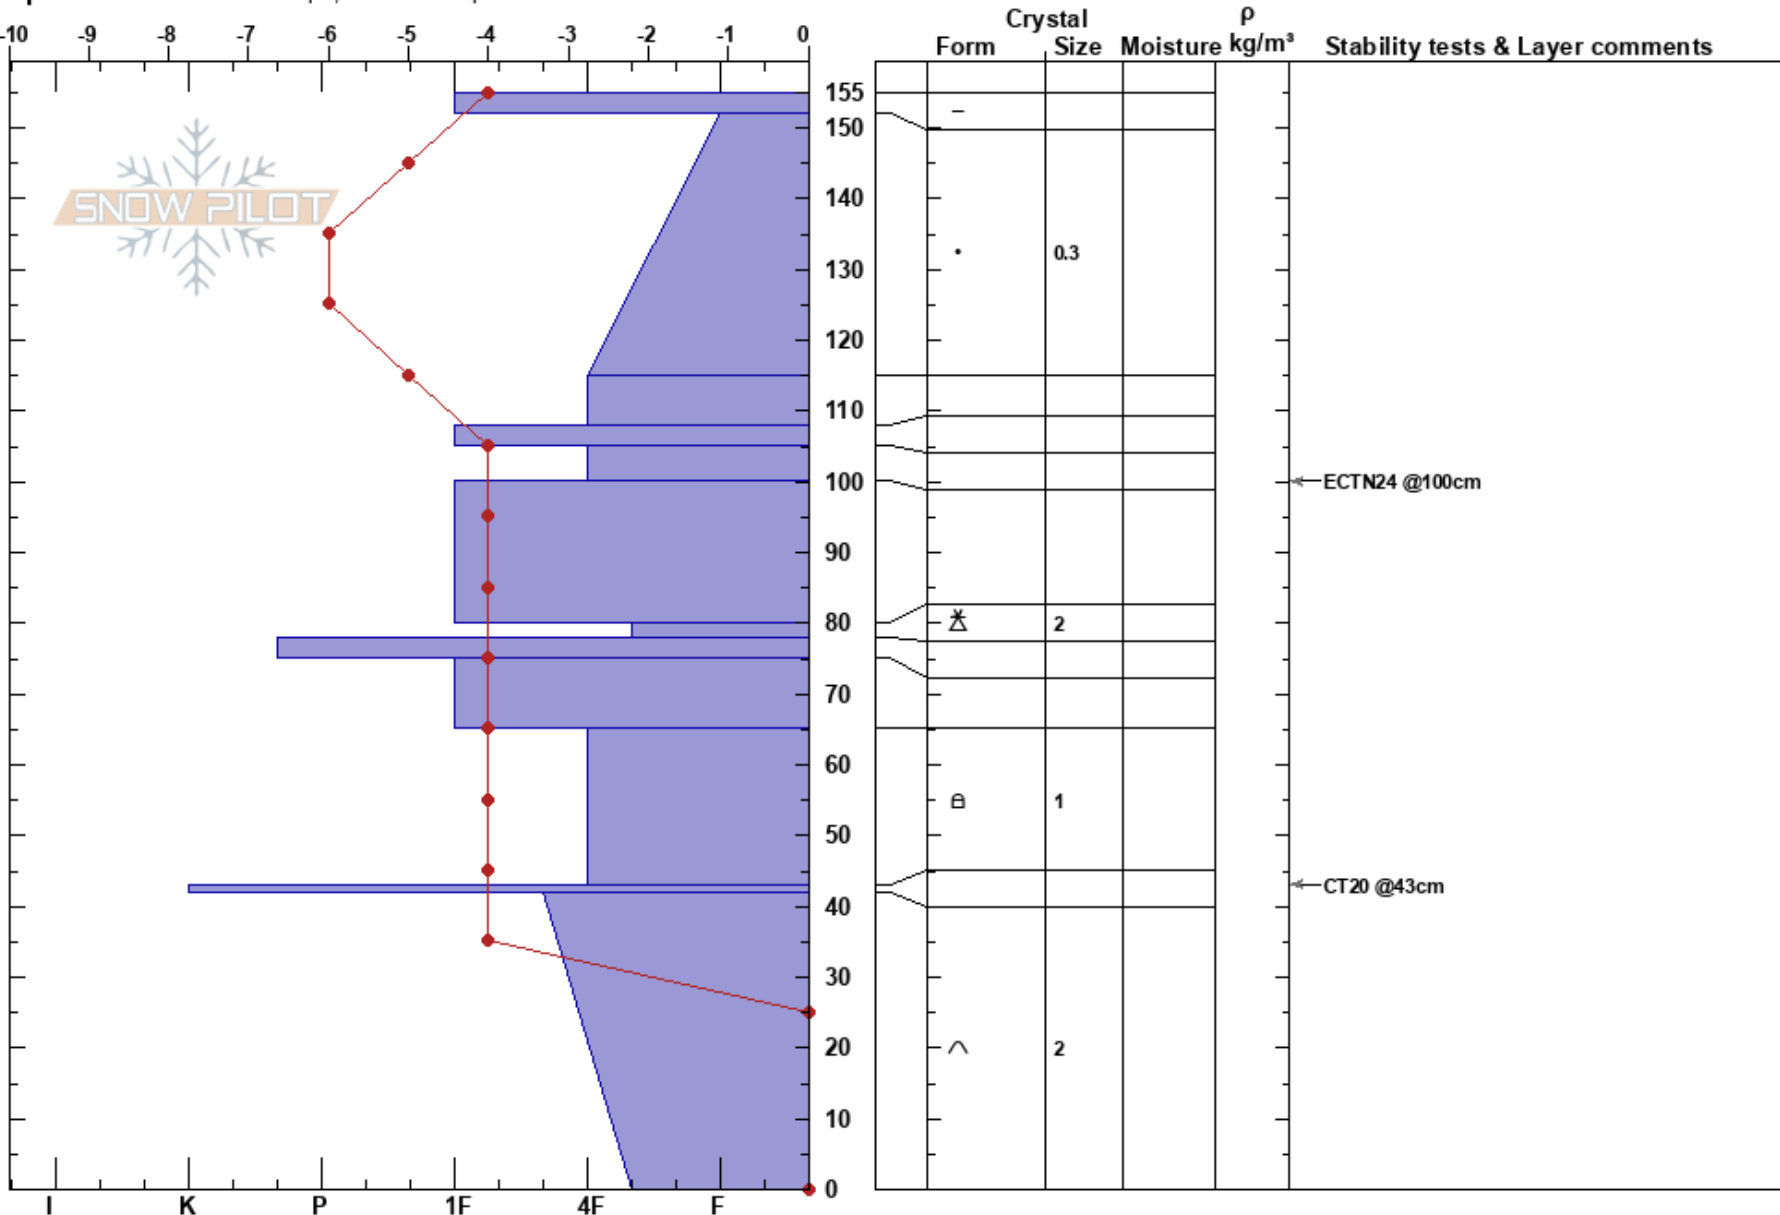

Little Bear
Kachina Peaks
AZ
Elevation: 8520 ft
Aspect: 0°

Bray Moll
03/05/2023 - 11:00am
Co-ord: 35.27555N, -111.60601W
Slope Angle: 23°
Wind Loading: no

Stability: **HS:155**
Air Temperature: 3°C
Sky Cover: FEW
Precipitation: NO
Wind: SW Moderate
Layer Notes: 105-100cm:Problematic layer

Specifics: Ski tracks on slope; We skied slope

Notes: