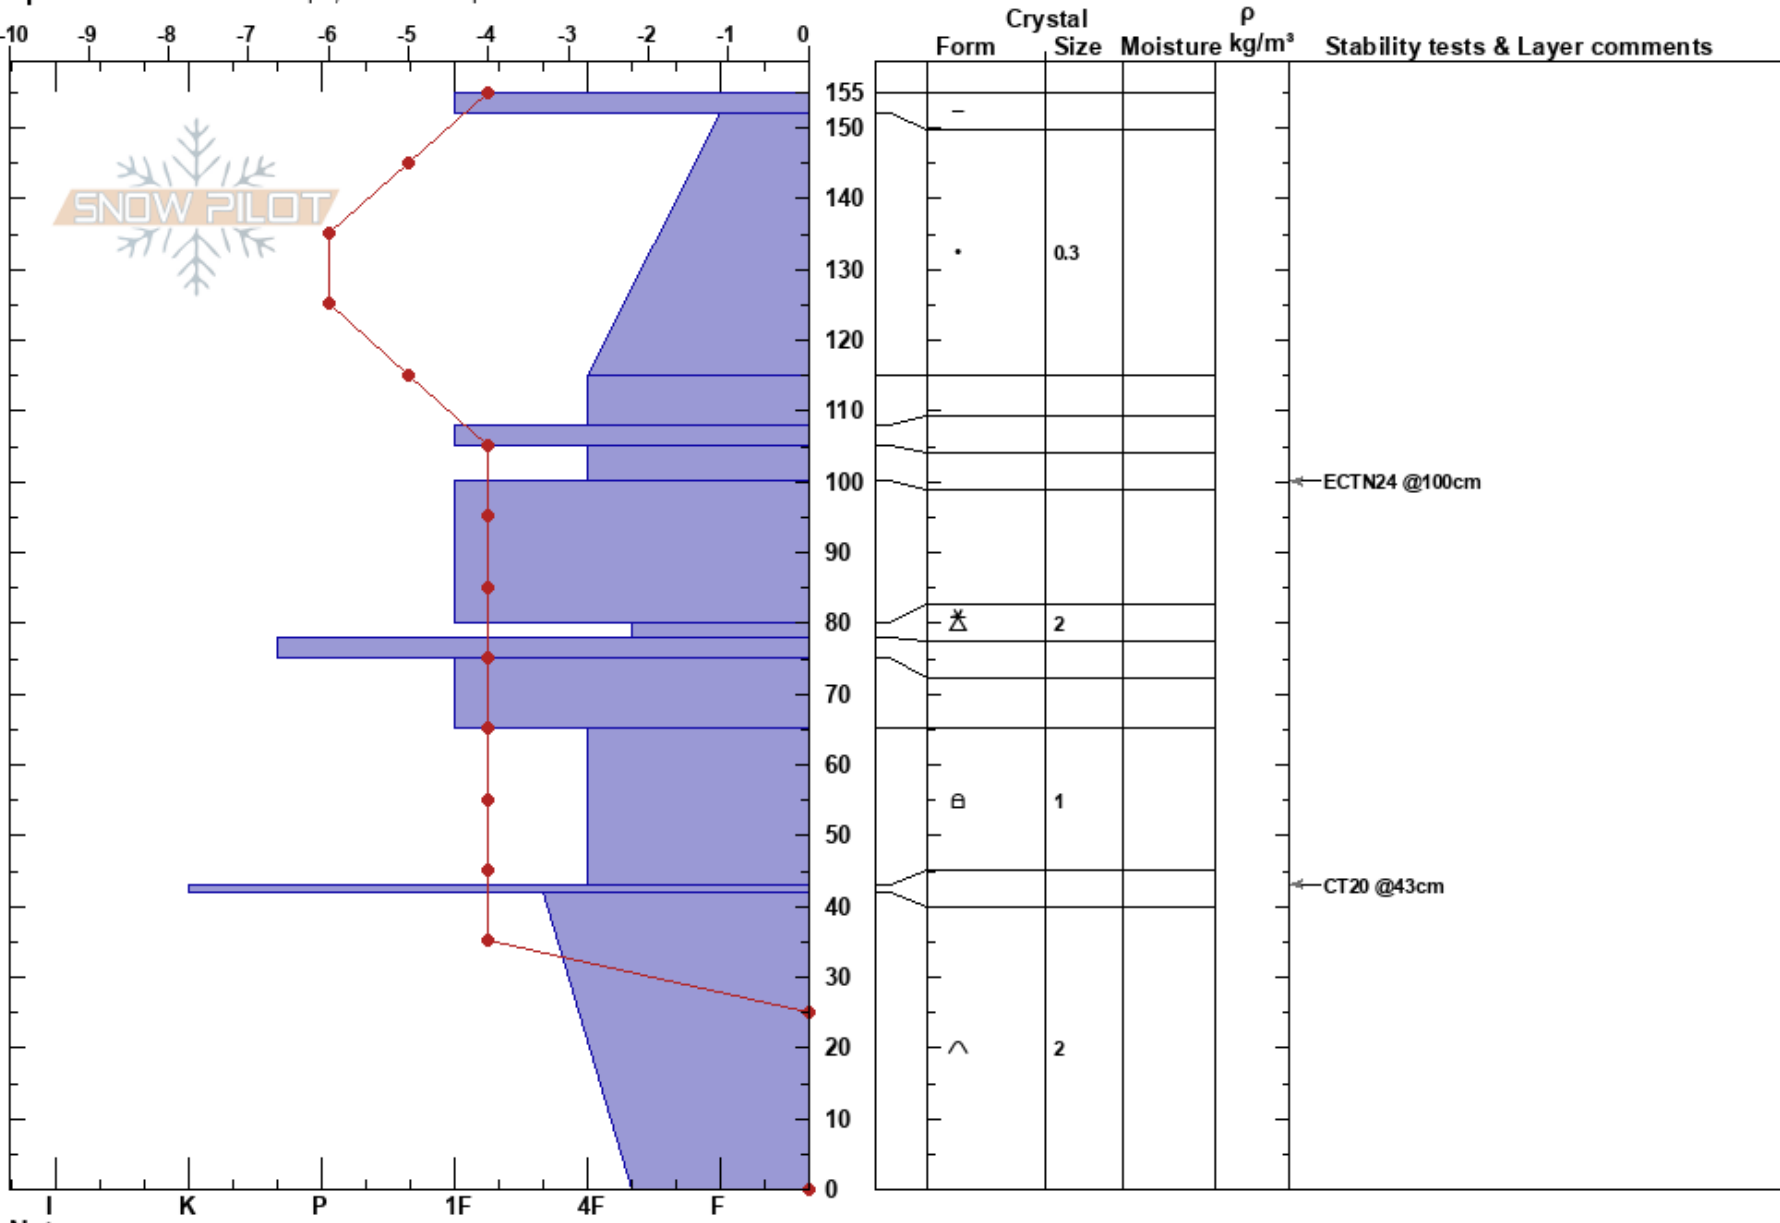

Little Bear
Kachina Peaks
AZ
Elevation: 8520 ft
Aspect: 0°

Bray Moll
03/05/2023 - 11:00am
Co-ord: 35.27555N, -111.60601W
Slope Angle: 23°
Wind Loading: no

Stability: **HS:155**
Air Temperature: 3°C
Sky Cover: FEW
Precipitation: NO
Wind: SW Moderate
Layer Notes: 105-100cm:Problematic layer

Specifics: Ski tracks on slope; We skied slope

Notes: