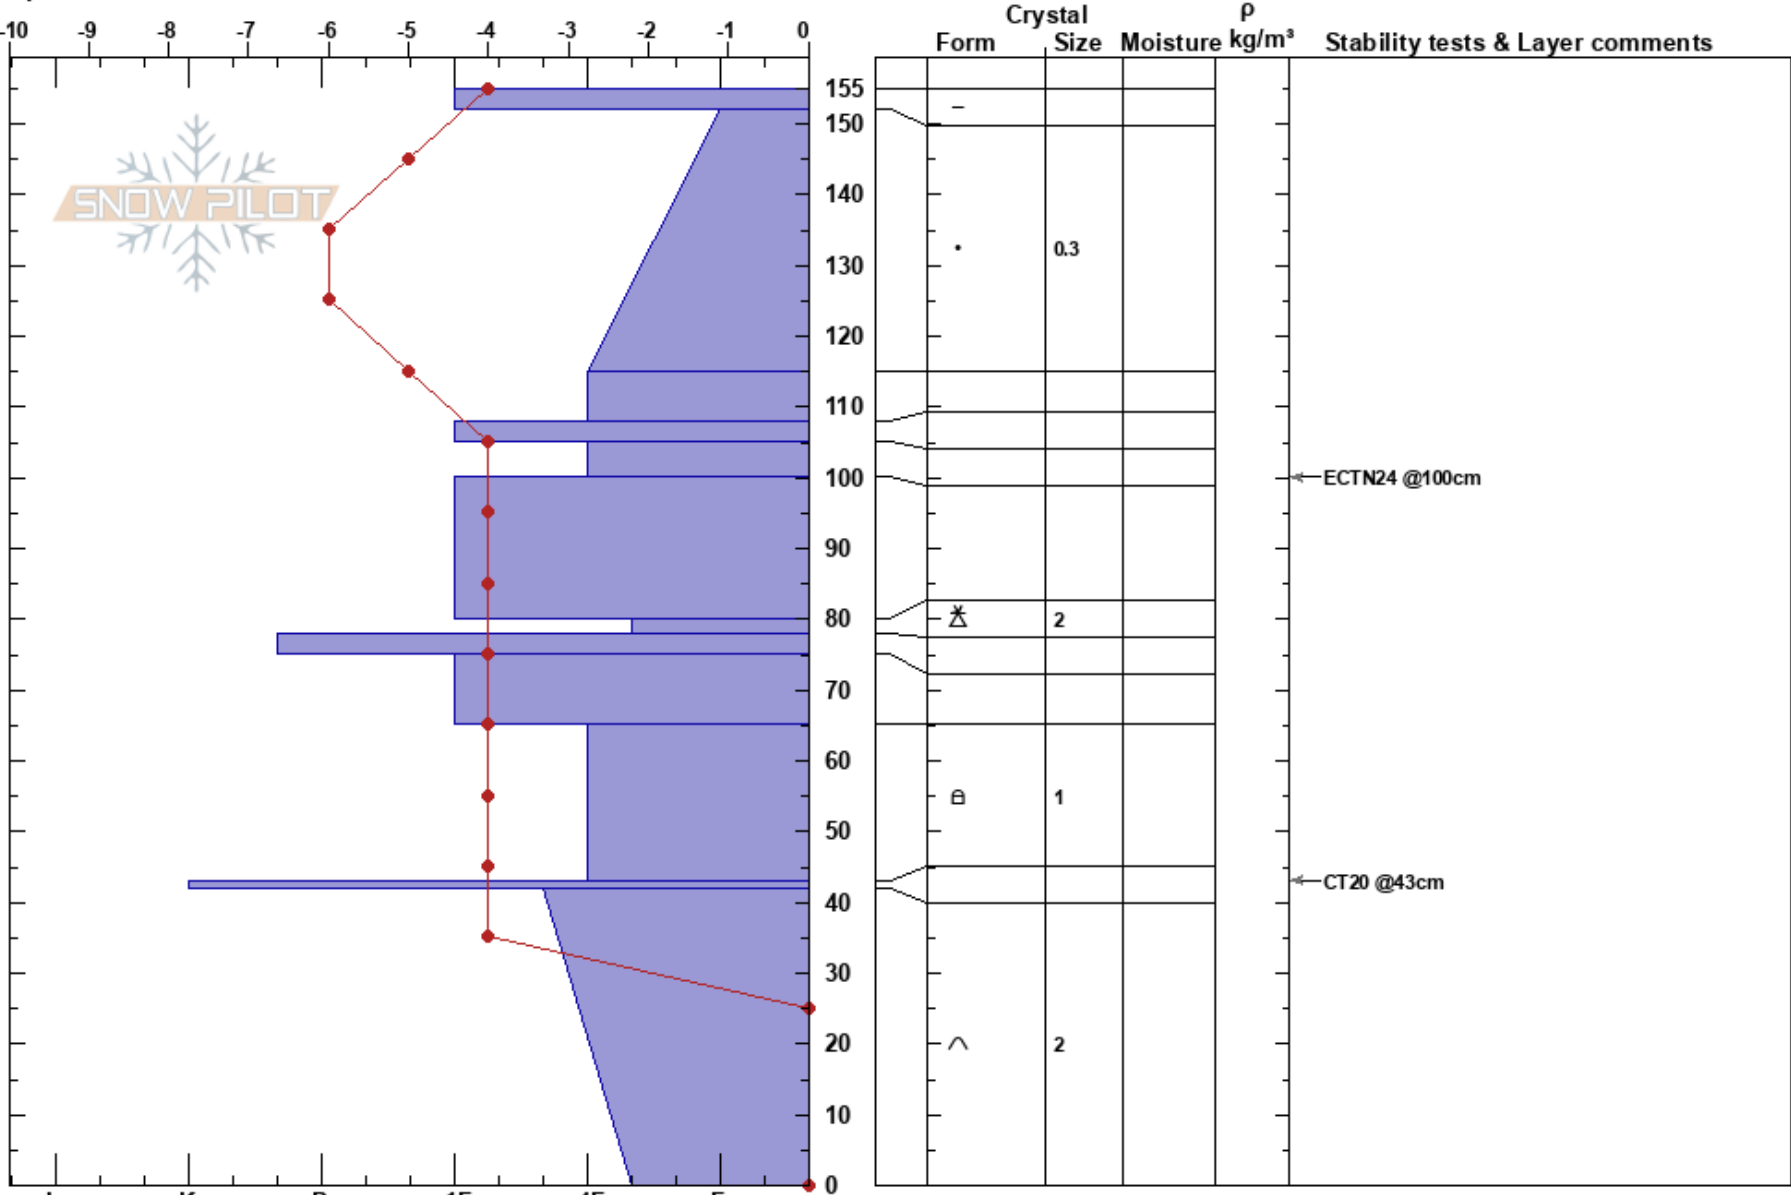

Little Bear
Kachina Peaks
AZ
Elevation: 8520 ft
Aspect: 0°

Bray Moll
03/05/2023 - 11:00am
Co-ord: 35.27555N, -111.60601W
Slope Angle: 23°
Wind Loading: no

Stability: **HS:155**
Air Temperature: 3°C
Sky Cover: FEW
Precipitation: NO
Wind: SW Moderate
Layer Notes: 105-100cm:Problematic layer

Specifics: Ski tracks on slope; We skied slope

Notes: