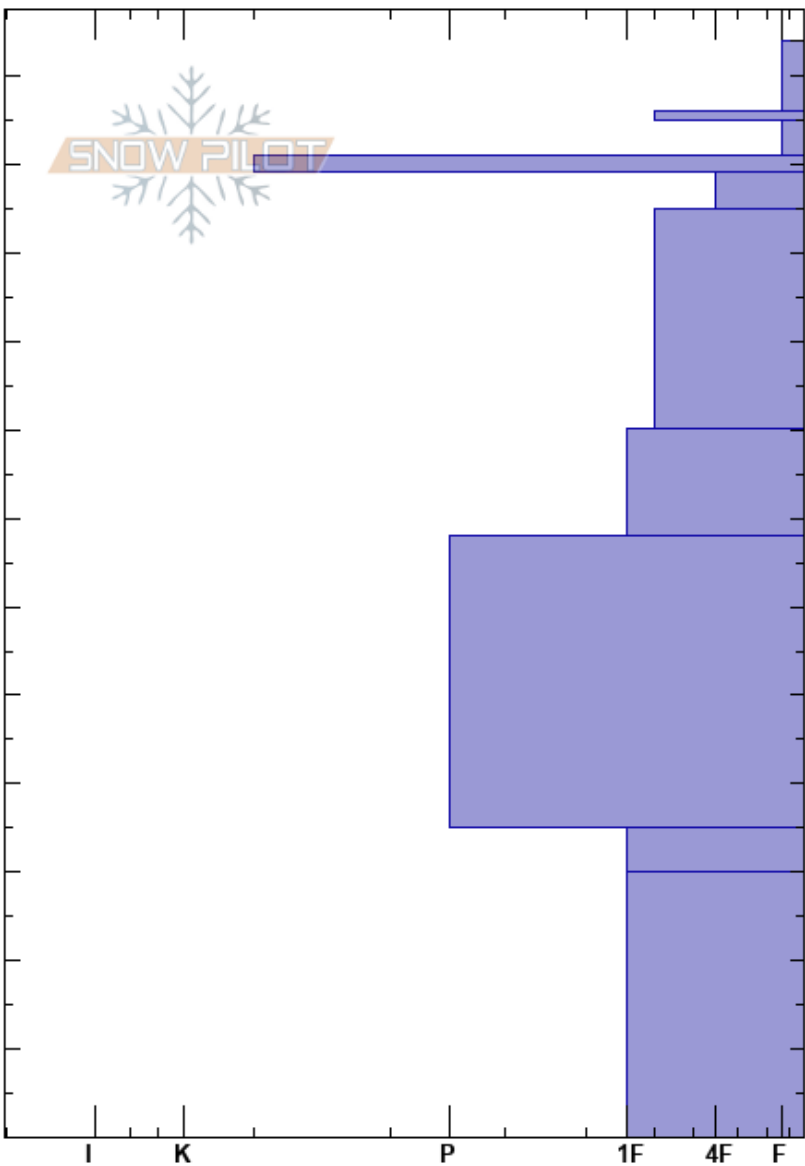

230305 Whistler
 Vail/Summit County
 CO
Elevation: 11583 ft
Aspect: SE
Specifics:

Ryan Zarter
 03/05/2023 - 12:30pm
Co-ord: 39.68900N, -105.94520W
Slope Angle: 28°
Wind Loading: yes

Stability: HS:124
Air Temperature: -5°C
Sky Cover: BKN
Precipitation: NO
Wind: W Moderate

Layer Notes:

Height (cm)	Crystal		Moisture	ρ kg/m ³	Stability tests & Layer comments
	Form	Size			
124	/ /	0.5			
120	/ /	0.3	D		
115	⊙ ⊙		D		← ECTN3 @115cm
110	□	0.5	D		← ECTN25 @109cm
105	⊙ ⊙		D		
100	□	0.5-1	D		
90	□ (⊖)	0.5-1	D		
80	□ (⊖)	1-1.5	D		
70	⊖	1	D		
60					
50					
40					
35	⊖	3	D		
30					
20	⊖	2	D		
10					
0					