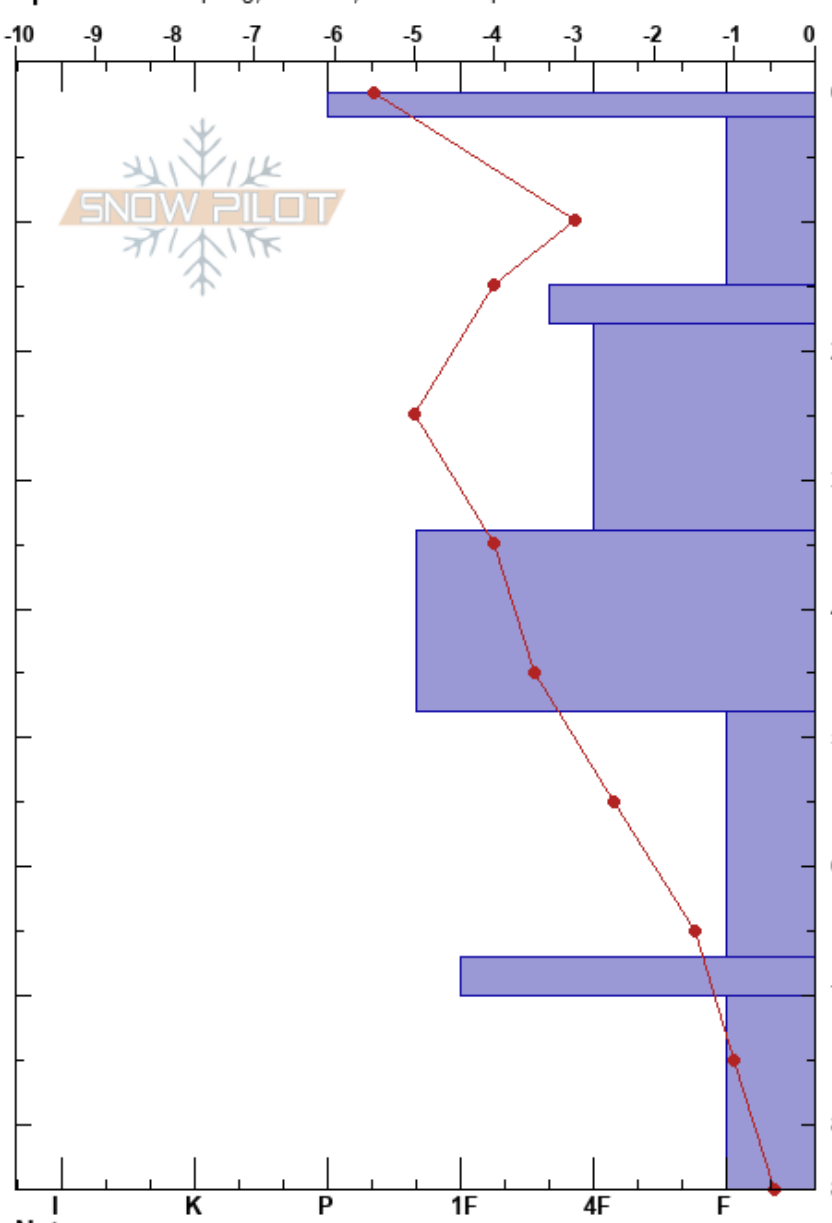

Bald Eagle Mtn S
 Sawatch
 CO
 Elevation: 11700 ft
 Aspect: S
 Specifics: Collapsing, localized; We skied slope

Chase Hinckley
 01/08/2018 - 2:30pm
 Co-ord: 13S 376138E 4344952N
 Slope Angle: 15°
 Wind Loading: previous

Stability: **HS:85**
 Air Temperature: 3.5°C PF:30 34-48cm:Problematic layer
 Sky Cover: FEW
 Precipitation: NO
 Wind: W Light Breeze

Form	Crystal Size	Moisture	ρ kg/m ³	Stability tests & Layer comments
○	0.3			
/	0.1			
/	0.5			
/	0.3			
□	0.5			
□	1			← ECTP22 @50cm ← CT15, SP @50cm ← PST100/100 (Arr) @55cm ← CT21, SP @55cm
□	2			← DT12, SC @68cm
^	3.5			