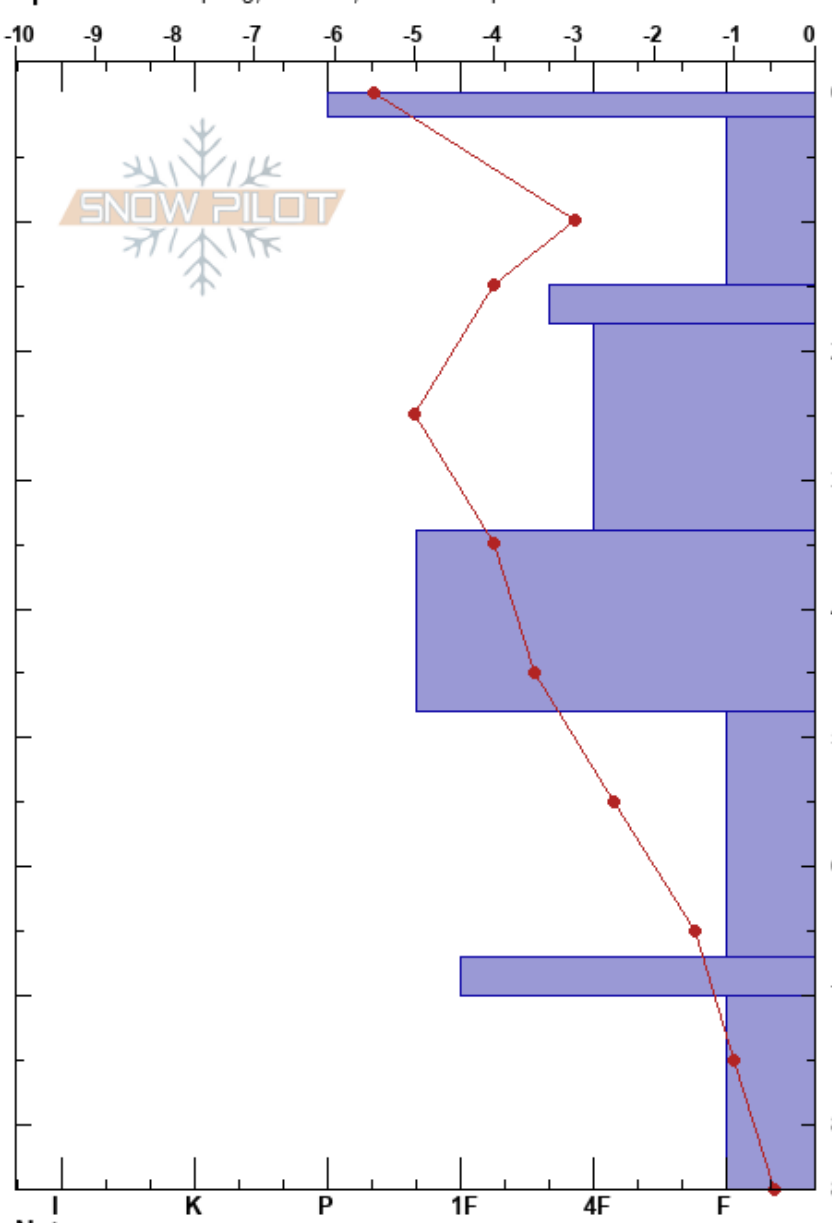

Bald Eagle Mtn S
 Sawatch
 CO
Elevation: 11700 ft
Aspect: S
Specifics: Collapsing, localized; We skied slope

Chase Hinckley
 01/08/2018 - 2:30pm
Co-ord: 13S 376138E 4344952N
Slope Angle: 15°
Wind Loading: previous

Stability:
Air Temperature: 3.5°C
Sky Cover: FEW
Precipitation: NO
Wind: W Light Breeze

HS:85
PF:30
 34-48cm:Problematic layer

Form	Crystal		ρ kg/m ³	Stability tests & Layer comments
	Size	Moisture		
○	0.3			
/	0.1			
/	0.5			
/	0.3			
□	0.5			
□	1			← ECTP22 @50cm ← CT15, SP @50cm ← PST100/100 (Arr) @55cm ← CT21, SP @55cm
□	2			← DT12, SC @68cm
^	3.5			