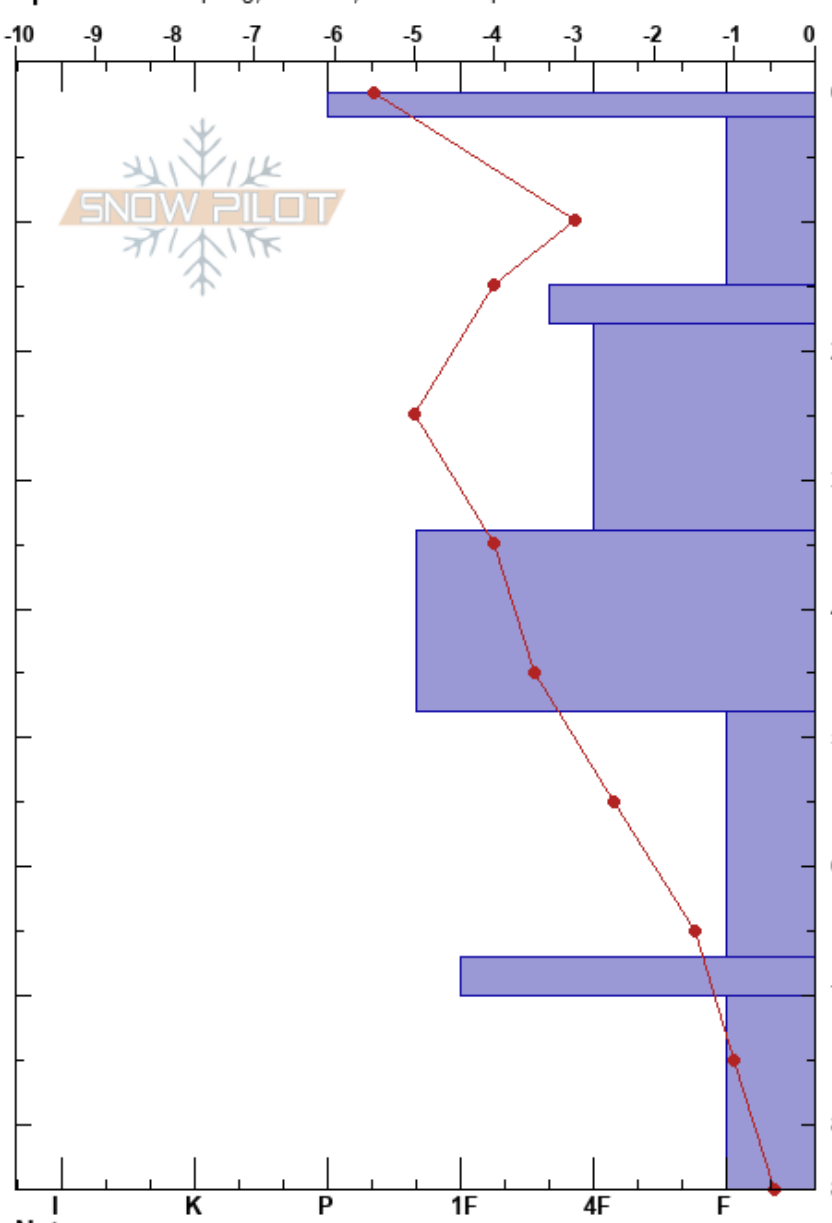

Bald Eagle Mtn S
 Sawatch
 CO
 Elevation: 11700 ft
 Aspect: S
 Specifics: Collapsing, localized; We skied slope

Chase Hinckley
 01/08/2018 - 2:30pm
 Co-ord: 13S 376138E 4344952N
 Slope Angle: 15°
 Wind Loading: previous

Stability: **HS:85**
 Air Temperature: 3.5°C PF:30 34-48cm:Problematic layer
 Sky Cover: FEW
 Precipitation: NO
 Wind: W Light Breeze

Form	Crystal		Moisture	ρ kg/m ³	Stability tests & Layer comments
	Size				
○	0.3				
/	0.1				
/	0.5				
/	0.3				
□	0.5				
□	1				← ECTP22 @50cm ← CT15, SP @50cm ← PST100/100 (Arr) @55cm ← CT21, SP @55cm
□	2				← DT12, SC @68cm
^	3.5				