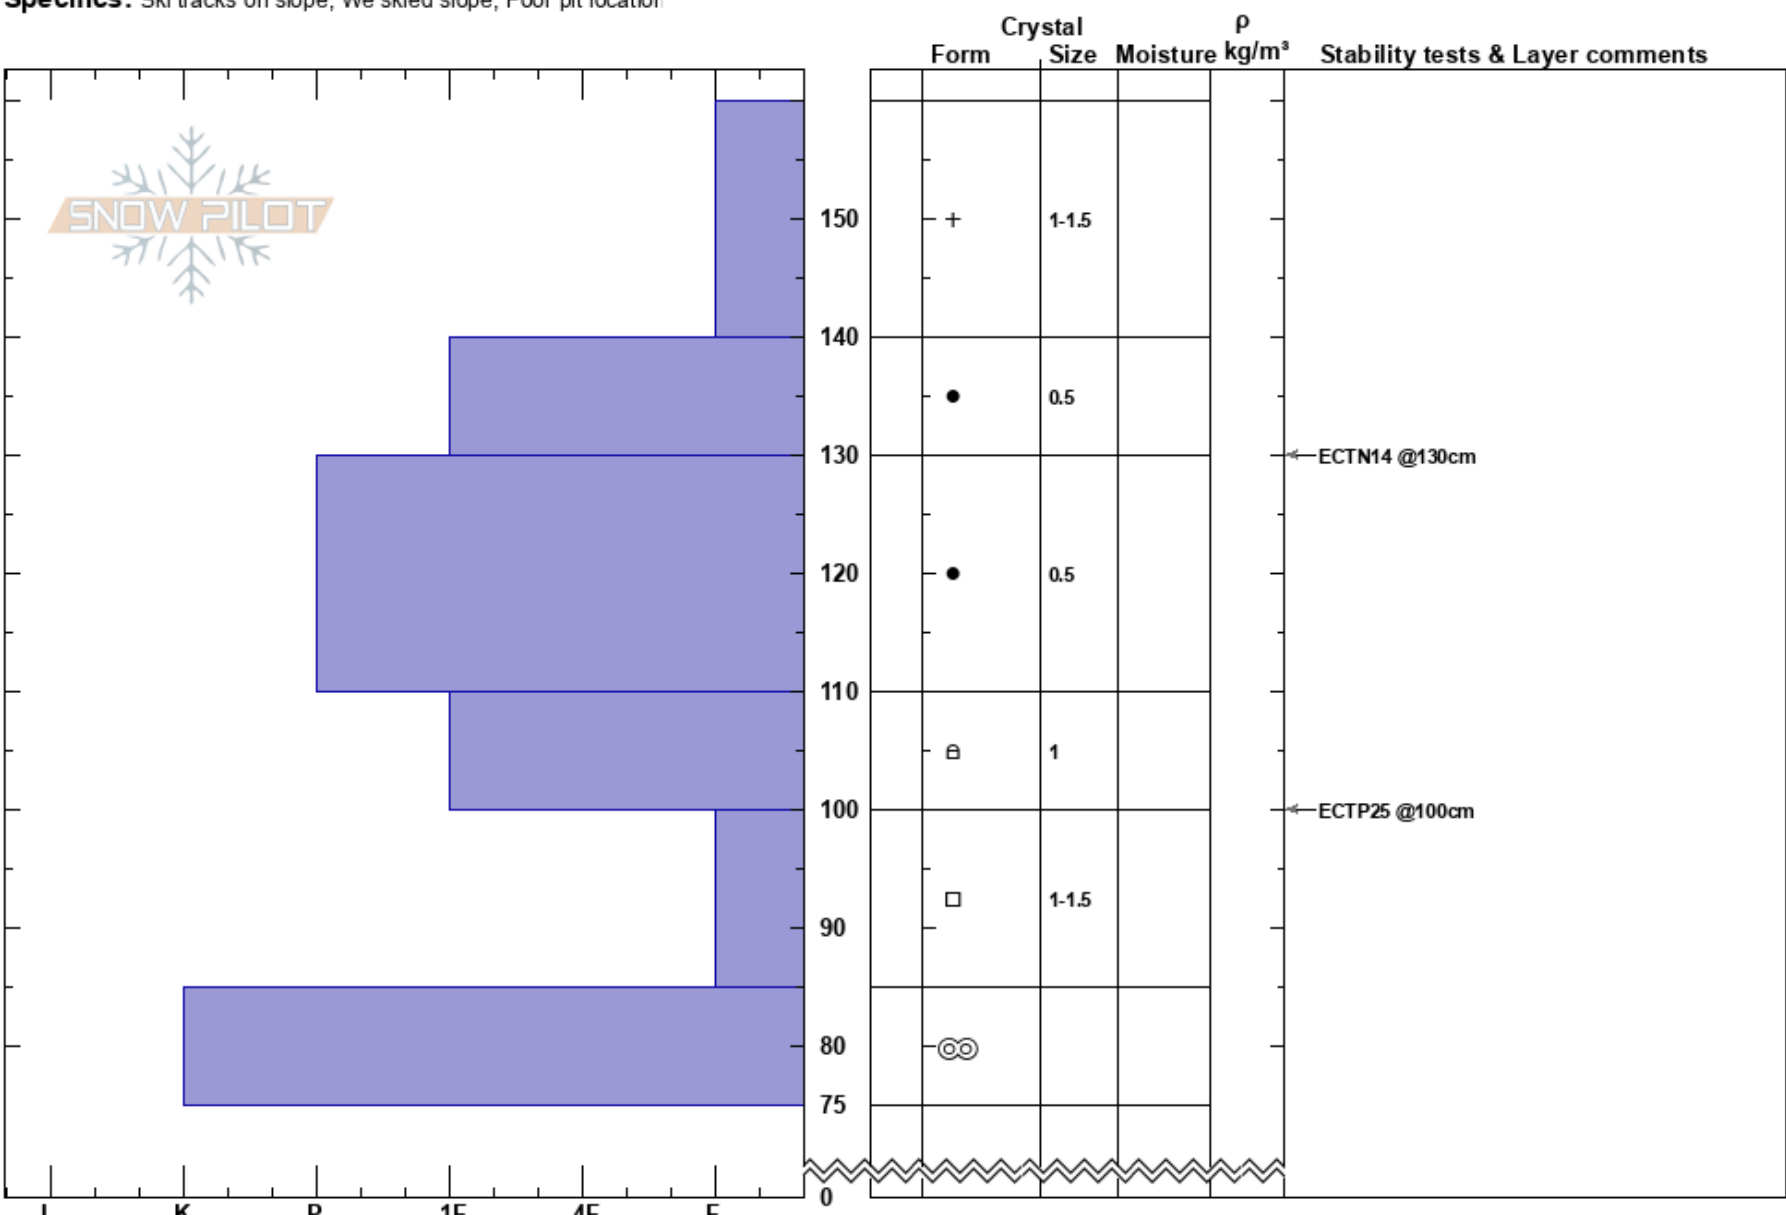

Paranoia Base Test pit Kurtis Gale
 Teton Range 01/09/2018 - 2:41pm
 WY
Elevation: 9500 ft
Aspect: E
Specifics: Ski tracks on slope; We skied slope; Poor pit location

Stability:
Air Temperature: 28°F
Sky Cover: X
Precipitation: S-1
Wind: N Light Breeze

Layer Notes:
 100-85cm: Problematic layer

Notes: