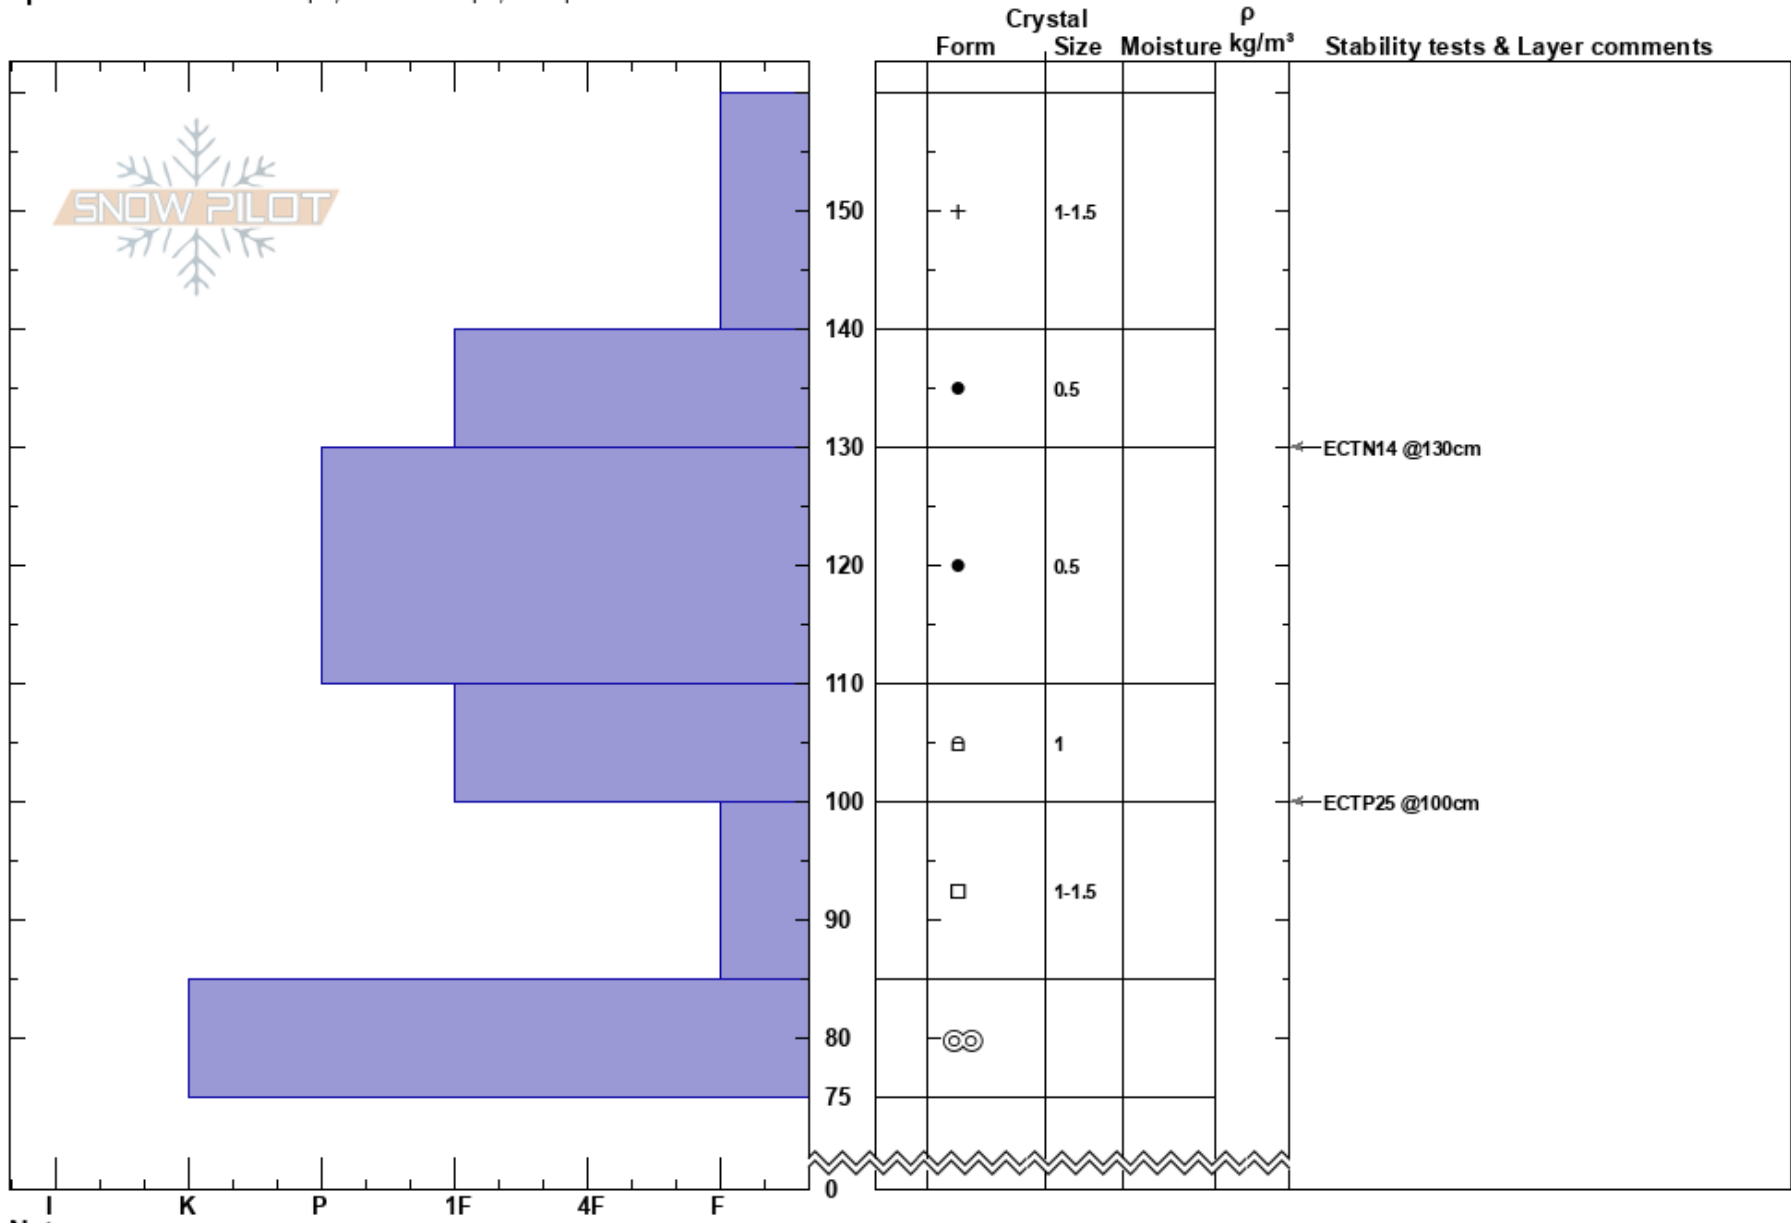

Paranoia Base Test pit Kurtis Gale  
 Teton Range 01/09/2018 - 2:41pm  
 WY  
**Elevation:** 9500 ft  
**Aspect:** E  
**Specifics:** Ski tracks on slope; We skied slope; Poor pit location

**Stability:**  
**Air Temperature:** 28°F  
**Sky Cover:** X  
**Precipitation:** S-1  
**Wind:** N Light Breeze

**Layer Notes:**  
 100-85cm: Problematic layer

Notes: