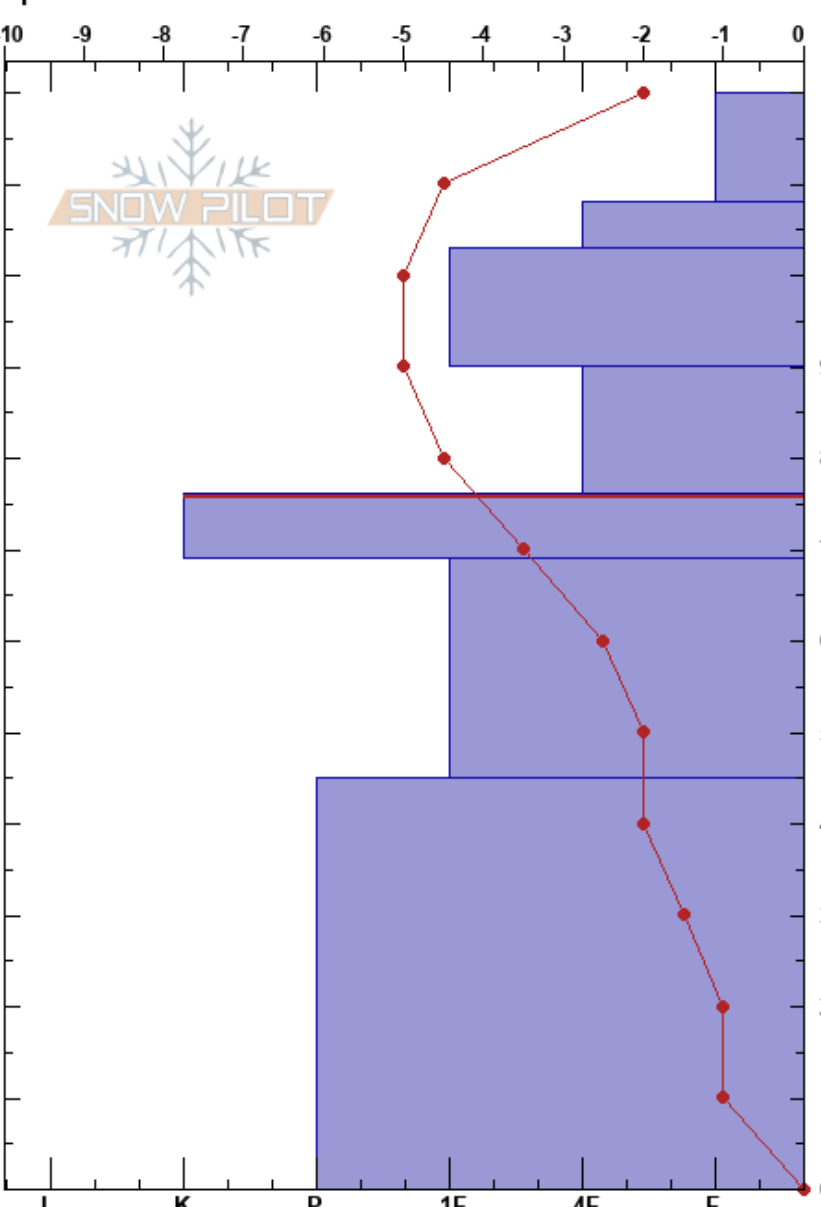

Upper Rock Springs
 Teton Range
 WY
 Elevation: 9724 ft
 Aspect: 180°
 Specifics:

Eric Page
 01/09/2018 - 2:30pm
 Co-ord: 43.59106N, -110.88578W
 Slope Angle: 27°
 Wind Loading: no

Stability:
 Air Temperature: -0.5°C
 Sky Cover: OVC
 Precipitation: S2
 Wind: E Light Breeze

HS:120
 PF:11
 76-69cm:Problematic layer

Height (cm)	Crystal		Moisture	ρ kg/m ³	Stability tests & Layer comments
	Form	Size			
120	/	2			
110	⚓ (/)	1			
100	⊖	2			
90	□	1			STM @90cm ECTN12 @90cm
80					
70	⊙⊙				
60	•	1			
50					
40					
30					
20	⊖	1.5			
10					
0					ECTX