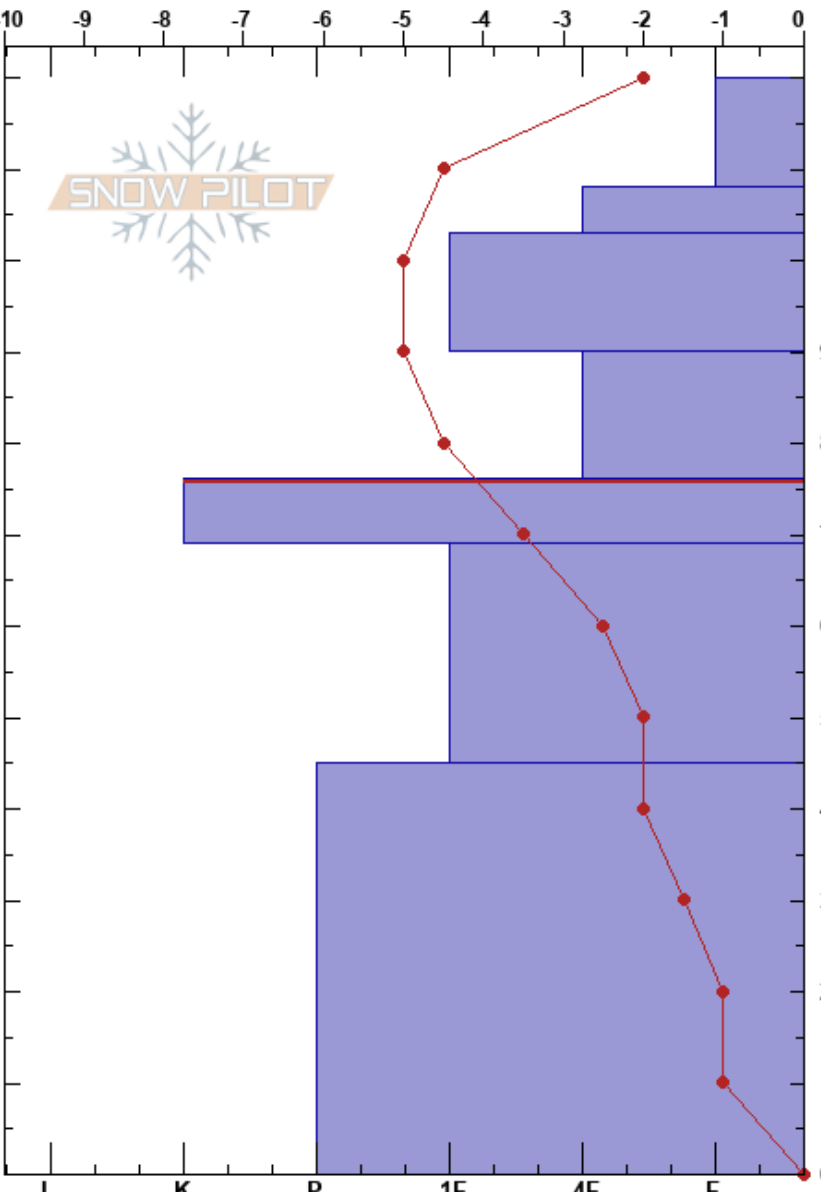

Upper Rock Springs  
 Teton Range  
 WY  
 Elevation: 9724 ft  
 Aspect: 180°  
 Specifics:

Eric Page  
 01/09/2018 - 2:30pm  
 Co-ord: 43.59106N, -110.88578W  
 Slope Angle: 27°  
 Wind Loading: no

Stability:  
 Air Temperature: -0.5°C  
 Sky Cover: OVC  
 Precipitation: S2  
 Wind: E Light Breeze

HS:120  
 PF:11  
 76-69cm:Problematic layer

Elevation (cm)	Crystal		Moisture	$\rho$ kg/m <sup>3</sup>	Stability tests & Layer comments
	Form	Size			
120	/	2			
110	⚡ (/)	1			
100	⊖	2			
90	□	1			STM @90cm ECTN12 @90cm
80					
70	⊙⊙				
60	•	1			
50					
40					
30					
20	⊖	1.5			
10					
0					ECTX