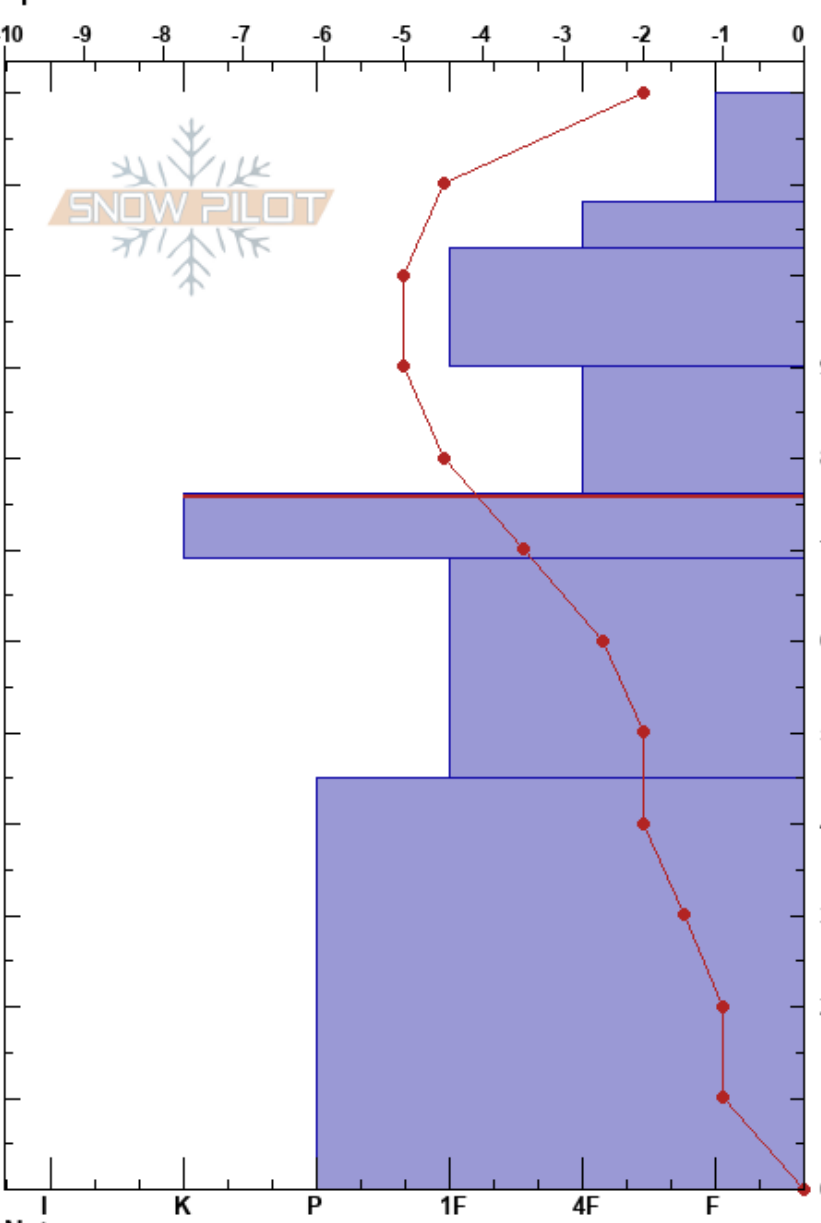

Upper Rock Springs
 Teton Range
 WY
 Elevation: 9724 ft
 Aspect: 180°
 Specifics:

Eric Page
 01/09/2018 - 2:30pm
 Co-ord: 43.59106N, -110.88578W
 Slope Angle: 27°
 Wind Loading: no

Stability:
 Air Temperature: -0.5°C
 Sky Cover: OVC
 Precipitation: S2
 Wind: E Light Breeze

HS:120
 PF:11
 76-69cm:Problematic layer

Form	Crystal		Moisture	ρ kg/m ³	Stability tests & Layer comments
	Size				
/	2				
⌘ (/)	1				
⊖	2				
□	1				STM @90cm ECTN12 @90cm
⊙⊙					
•	1				
⊖	1.5				
					ECTX