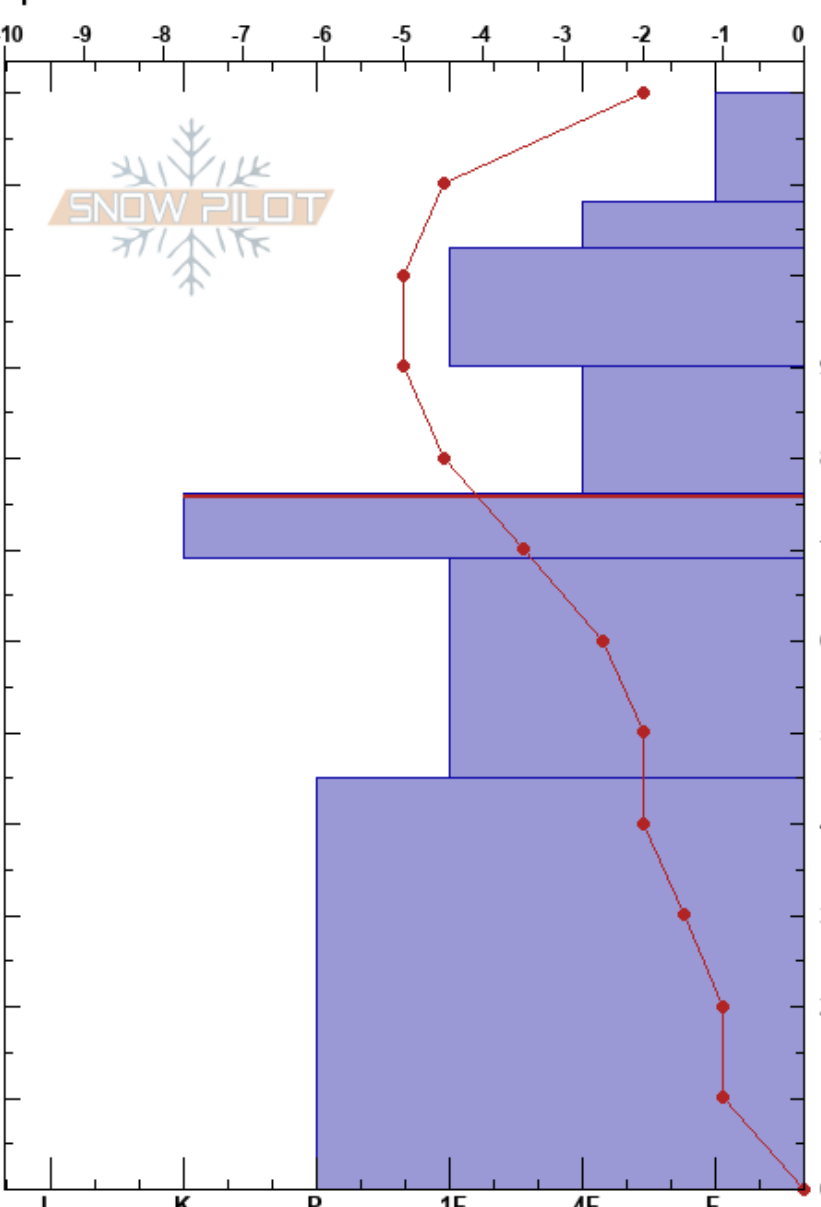

Upper Rock Springs
 Teton Range
 WY
 Elevation: 9724 ft
 Aspect: 180°
 Specifics:

Eric Page
 01/09/2018 - 2:30pm
 Co-ord: 43.59106N, -110.88578W
 Slope Angle: 27°
 Wind Loading: no

Stability:
 Air Temperature: -0.5°C
 Sky Cover: OVC
 Precipitation: S2
 Wind: E Light Breeze

HS:120
 PF:11
 76-69cm:Problematic layer

Form	Crystal		Moisture	ρ kg/m ³	Stability tests & Layer comments
	Size				
/	2				
⚓ (/)	1				
⊖	2				
□	1				STM @90cm ECTN12 @90cm
⊙⊙					
•	1				
⊖	1.5				
					ECTX