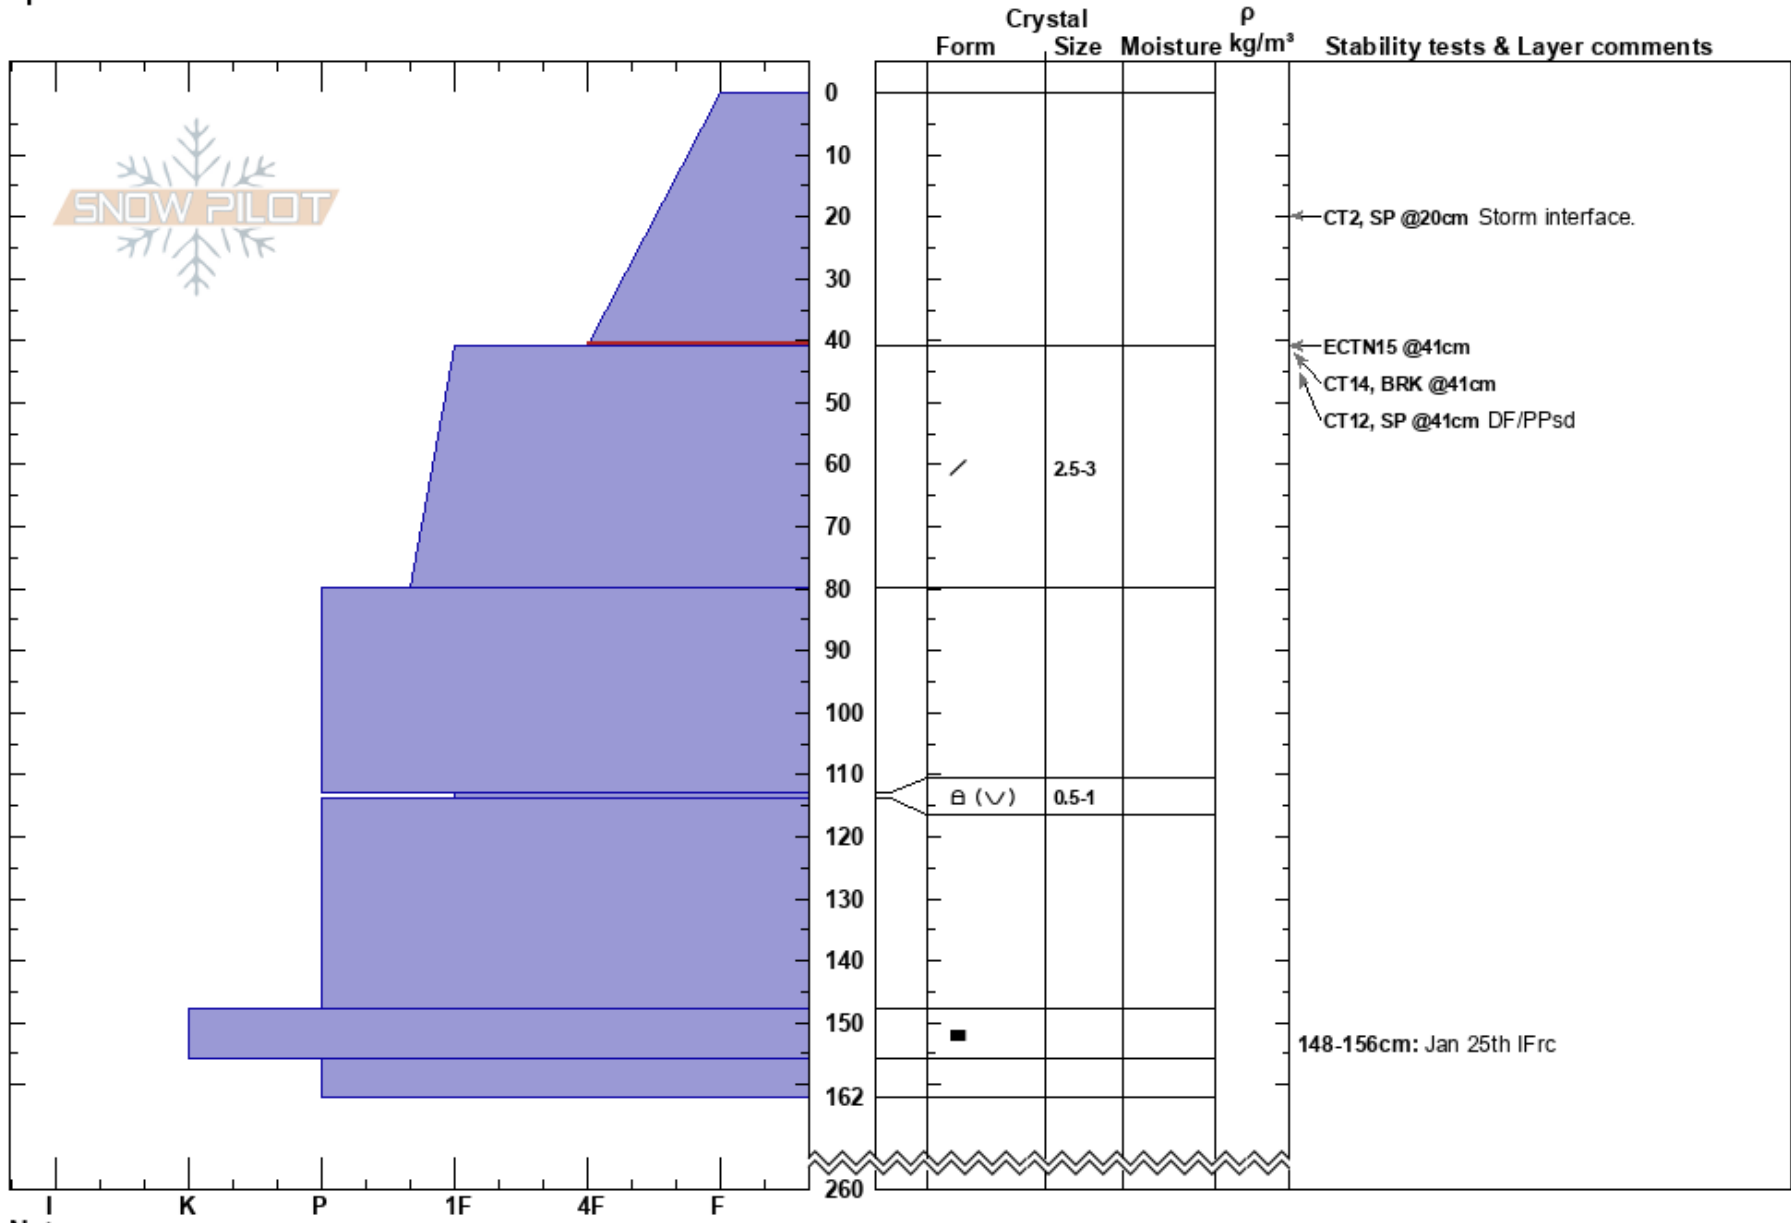

230304 Soccer Mom Low Michaela Pye
 Skeena 04/03/2023 - 01:00
 BC Co-ord:
 Elevation: 1410 m Slope Angle: 22°
 Aspect: N Wind Loading:
 Specifics:

Stability: HS:260
 Air Temperature: -5.5°C
 Sky Cover: BKN
 Precipitation: S-1
 Wind: Calm
 0-41cm: Problematic layer
 148-156cm: Jan 25th IFrc