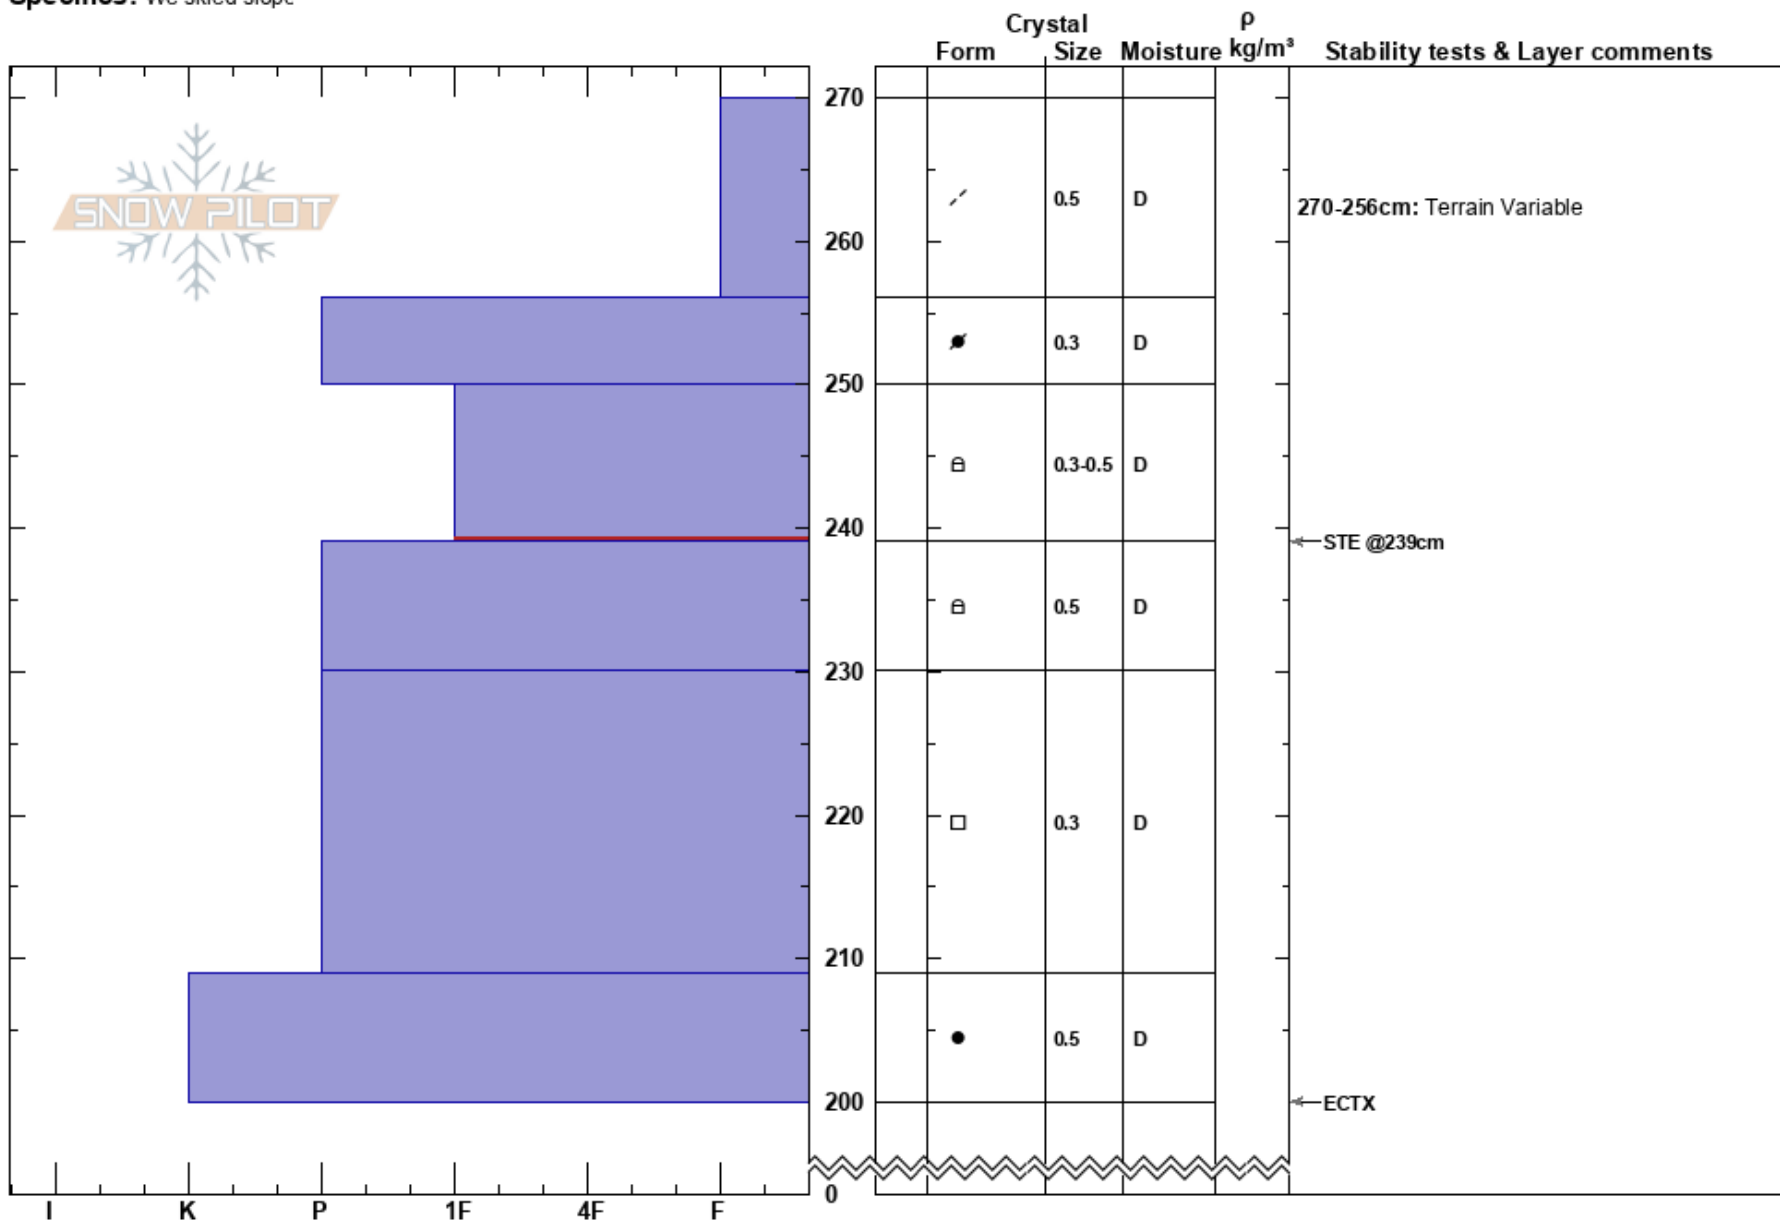

Frazier Basin
 Bridger Range
 MT
Elevation: 8180 ft
Aspect: 317°
Specifics: We skied slope

Wyatt Hubbard
 03/04/2023 - 1:00pm
Co-ord: 45.92333N, -110.97330W
Slope Angle: 20°
Wind Loading: previous

Stability: Fair
Air Temperature:
Sky Cover: BKN
Precipitation: NO
Wind: Calm

HS:270
PF:8 270-256cm: Terrain Variable
PS: 11 250-239cm: Problematic layer

Notes: Pit dug in wind drift. Surface snow was extremely variable within the basin.