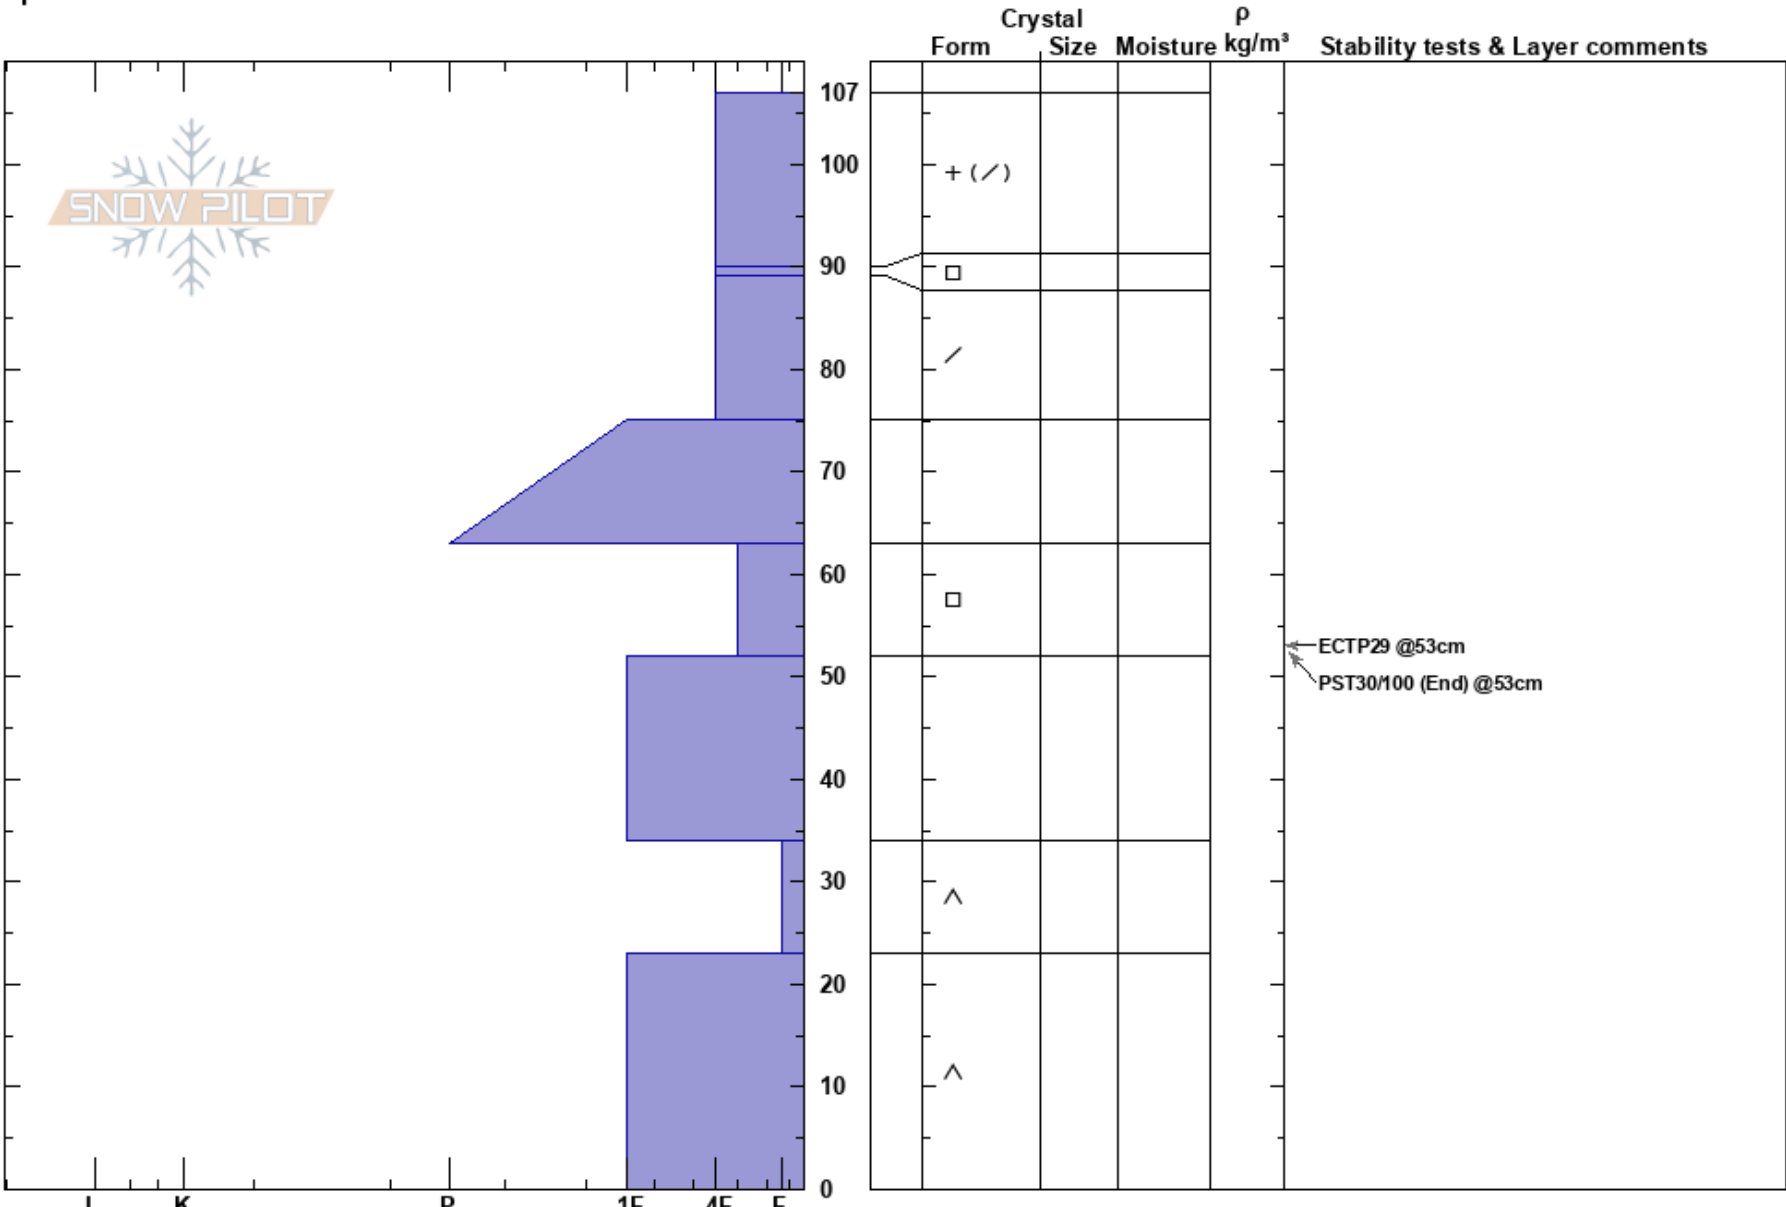

Walton Peak- North/BTL
 Park Range
 CO
 Elevation: 10000 ft
 Aspect: 0°
 Specifics:

Jason Konigsberg
 01/09/2018 - 10:00am
 Co-ord: 40.36380N, -106.69010W
 Slope Angle:
 Wind Loading:

Stability:
 Air Temperature:
 Sky Cover:
 Precipitation:
 Wind:

HS:107
 63-52cm:Problematic layer

Notes: I K P 1F 4F F