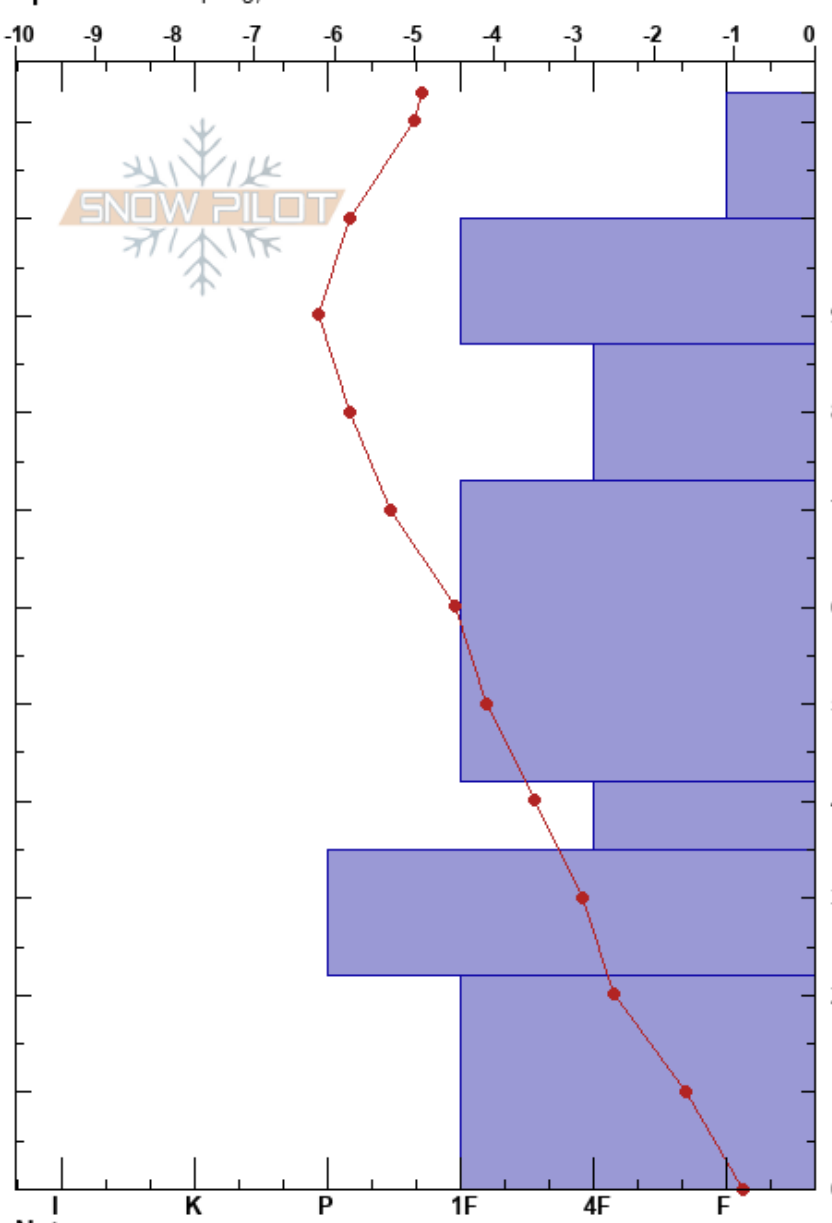

NW Ridge Red Mt. @ TL
 Tenmile Range
 CO
 Elevation: 11781 ft
 Aspect: N
 Specifics: Collapsing, localizer

Chris Peterson
 01/09/2018 - 12:40pm
 Co-ord: 13S 411758W 4363060N
 Slope Angle: 24°
 Wind Loading: previous

Stability: Good
 Air Temperature: 3°C
 Sky Cover: SCT
 Precipitation: NO
 Wind: W Moderate

HS:113
 PF:30
 Layer Notes:

Elevation (cm)	Crystal		ρ kg/m ³	Stability tests & Layer comments
	Form	Size		
113				
110	•	0.5		
100	•	0.3		
90	⊖	0.5		← CT14, SP @87cm CT #1 ← CT15, SC @87cm CT #2
80	⊖	0.5		
70	⊖	1		
60	⊖	1		
50	⊖	1		
40	^	2		← PST67/100 (Arr) @42cm
30	^	3		← CT30, SC @35cm Part CT #2
20	^	5		← CT25, SP @22cm Part of CT #1
10	^	5		
0				← 2x ECTX

Notes: Observed light blowing snow from the west.