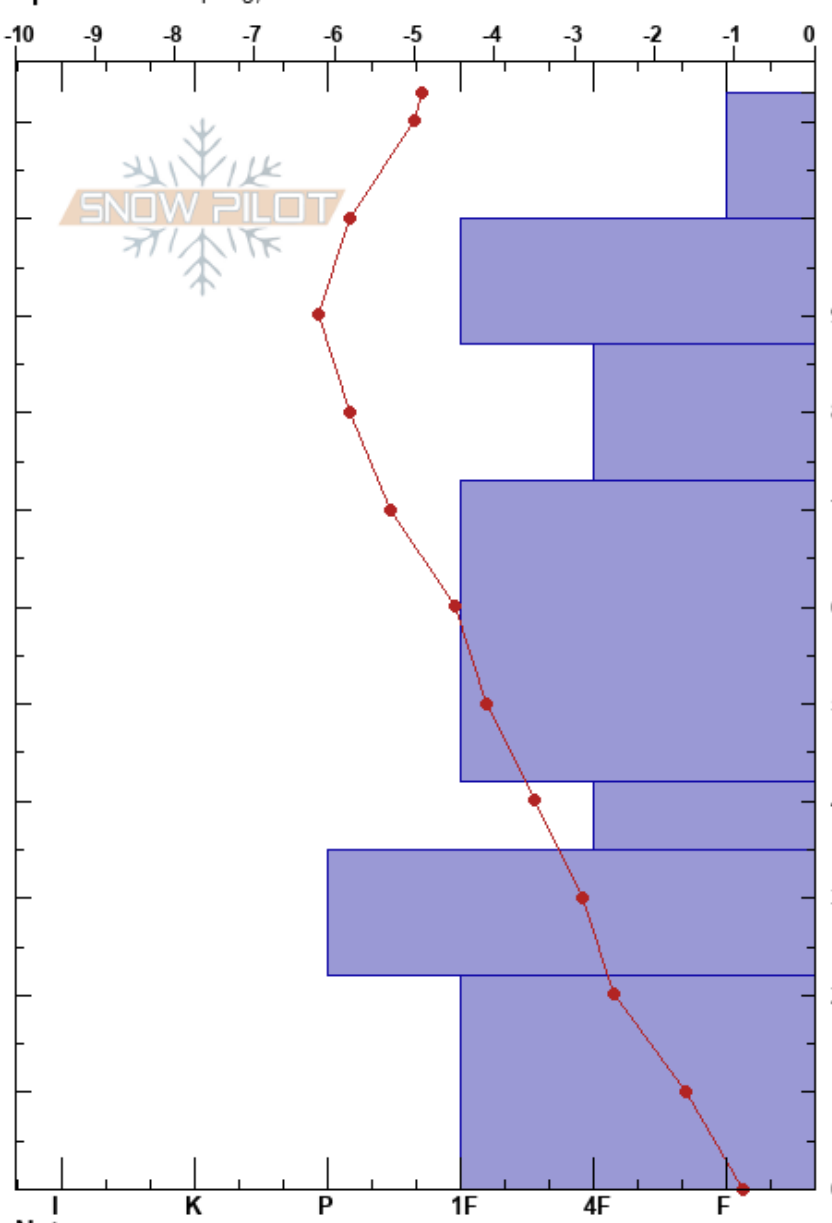

NW Ridge Red Mt. @ TL  
 Tenmile Range  
 CO  
 Elevation: 11781 ft  
 Aspect: N  
 Specifics: Collapsing, localizer

Chris Peterson  
 01/09/2018 - 12:40pm  
 Co-ord: 13S 411758W 4363060N  
 Slope Angle: 24°  
 Wind Loading: previous

Stability: Good  
 Air Temperature: 3°C  
 Sky Cover: SCT  
 Precipitation: NO  
 Wind: W Moderate

HS:113  
 PF:30  
 Layer Notes:

Height (cm)	Crystal		Moisture	$\rho$ kg/m <sup>3</sup>	Stability tests & Layer comments
	Form	Size			
113					
110	•	0.5			
100	•	0.3			
90	•	0.3			
80	⊖	0.5			← CT14, SP @87cm CT #1 ← CT15, SC @87cm CT #2
70	⊖	1			
60	⊖	1			
50	⊖	1			
40	^	2			← PST67/100 (Arr) @42cm
30	^	3			← CT30, SC @35cm Part CT #2
20	^	5			← CT25, SP @22cm Part of CT #1
10	^	5			
0					← 2x ECTX

Notes: Observed light blowing snow from the west.