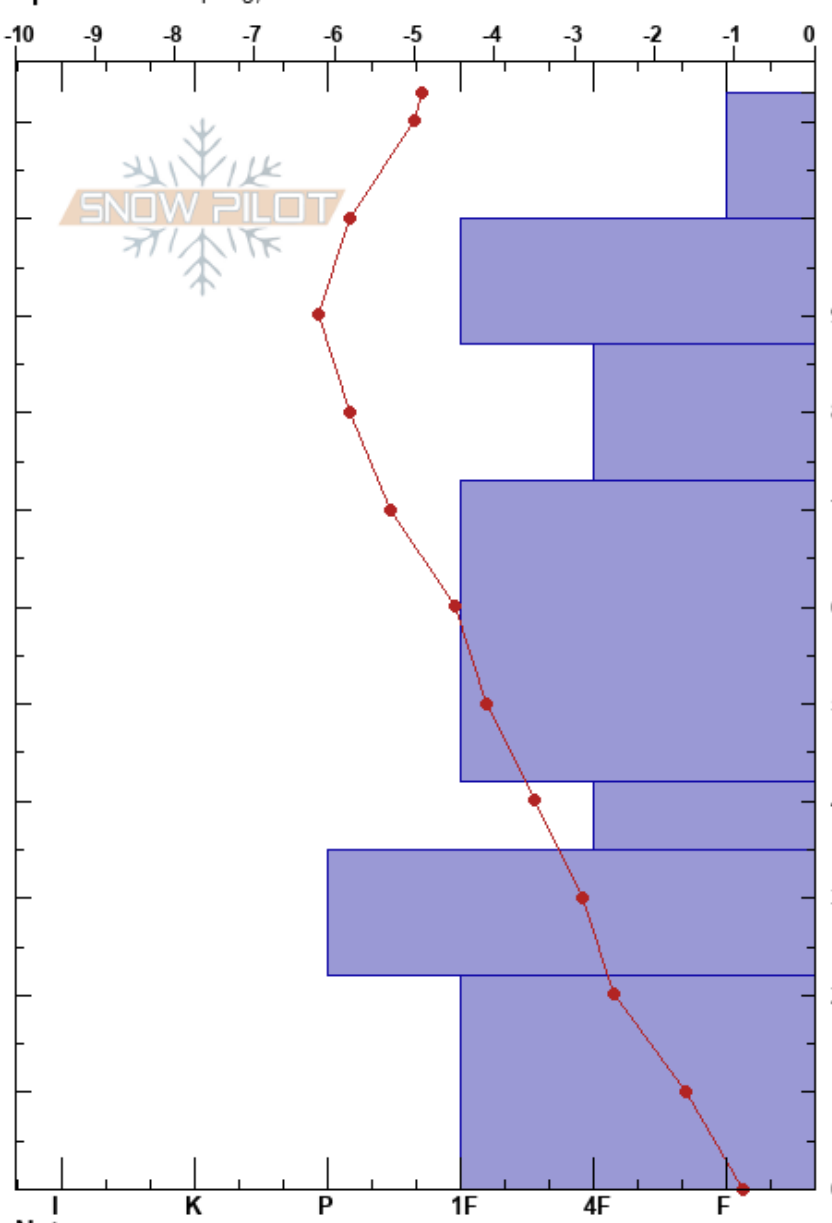

NW Ridge Red Mt. @ TL
 Tenmile Range
 CO
 Elevation: 11781 ft
 Aspect: N
 Specifics: Collapsing, localizer

Chris Peterson
 01/09/2018 - 12:40pm
 Co-ord: 13S 411758W 4363060N
 Slope Angle: 24°
 Wind Loading: previous

Stability: Good
 Air Temperature: 3°C
 Sky Cover: SCT
 Precipitation: NO
 Wind: W Moderate

HS:113
 PF:30
 Layer Notes:

Height (cm)	Crystal		Moisture (kg/m³)	Stability tests & Layer comments
	Form	Size		
113				
110	•	0.5		
100	•	0.3		
90	⊖	0.5		← CT14, SP @87cm CT #1 ← CT15, SC @87cm CT #2
80	⊖	0.5		
70	⊖	1		
60	⊖	1		
50	⊖	1		
40	^	2		← PST67/100 (Arr) @42cm
30	^	3		← CT30, SC @35cm Part CT #2
20	^	5		← CT25, SP @22cm Part of CT #1
10	^	5		
0				← 2x ECTX

Notes: Observed light blowing snow from the west.