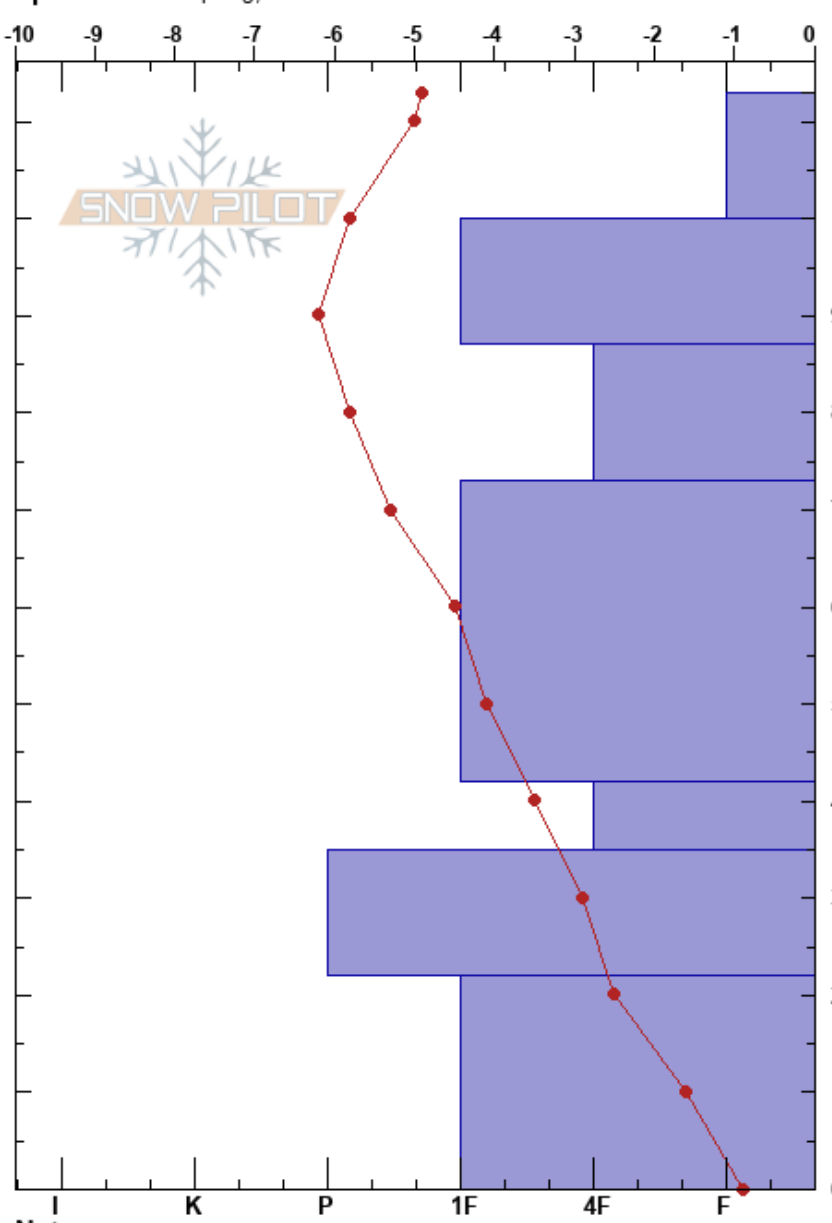

NW Ridge Red Mt. @ TL  
 Tenmile Range  
 CO  
 Elevation: 11781 ft  
 Aspect: N  
 Specifics: Collapsing, localizer

Chris Peterson  
 01/09/2018 - 12:40pm  
 Co-ord: 13S 411758W 4363060N  
 Slope Angle: 24°  
 Wind Loading: previous

Stability: Good  
 Air Temperature: 3°C  
 Sky Cover: SCT  
 Precipitation: NO  
 Wind: W Moderate

HS:113  
 PF:30  
 Layer Notes:

Elevation (cm)	Crystal		Moisture	$\rho$ kg/m <sup>3</sup>	Stability tests & Layer comments
	Form	Size			
113					
110	•	0.5			
100	•	0.3			
90	⊖	0.5			← CT14, SP @87cm CT #1 ← CT15, SC @87cm CT #2
80	⊖	0.5			
70	⊖	1			
60	⊖	1			
50	⊖	1			
40	^	2			← PST67/100 (Arr) @42cm
30	^	3			← CT30, SC @35cm Part CT #2
20	^	5			← CT25, SP @22cm Part of CT #1
10	^	5			
0					← 2x ECTX

Notes: Observed light blowing snow from the west.