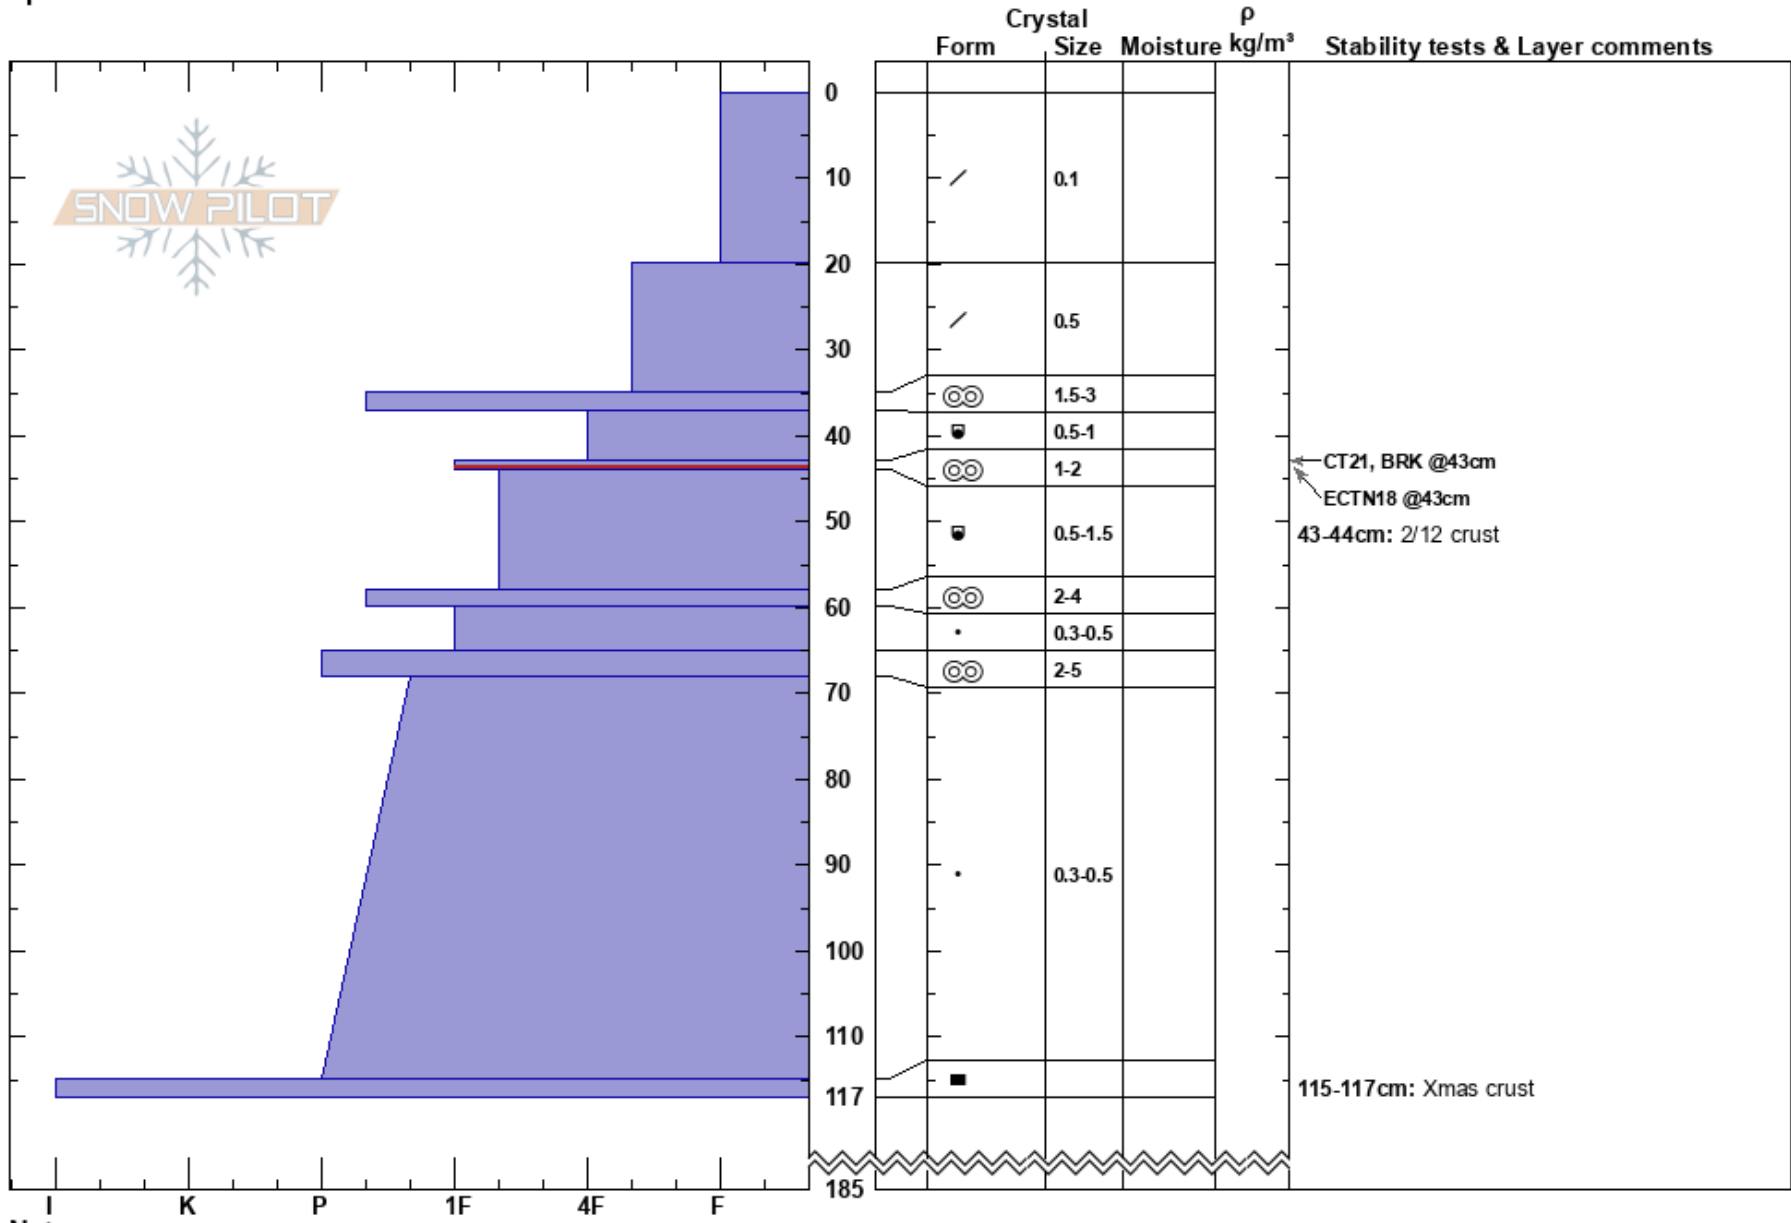

Crescent Shoulder
 North Cascades, East WA
 Elevation: 4980 ft
 Aspect: NE
 Specifics:

Sammy Spence
 03/03/2023 - 12:00pm
 Co-ord: 48.45610N, -120.58723W
 Slope Angle: 20°
 Wind Loading:

Stability:
 Air Temperature: -2°C
 Sky Cover: BKN
 Precipitation: S1
 Wind: W Light Breeze

HS:185
 Layer Notes:
 43-44cm: 2/12 crust
 43-44cm: Problematic layer
 115-117cm: Xmas crust

Notes: