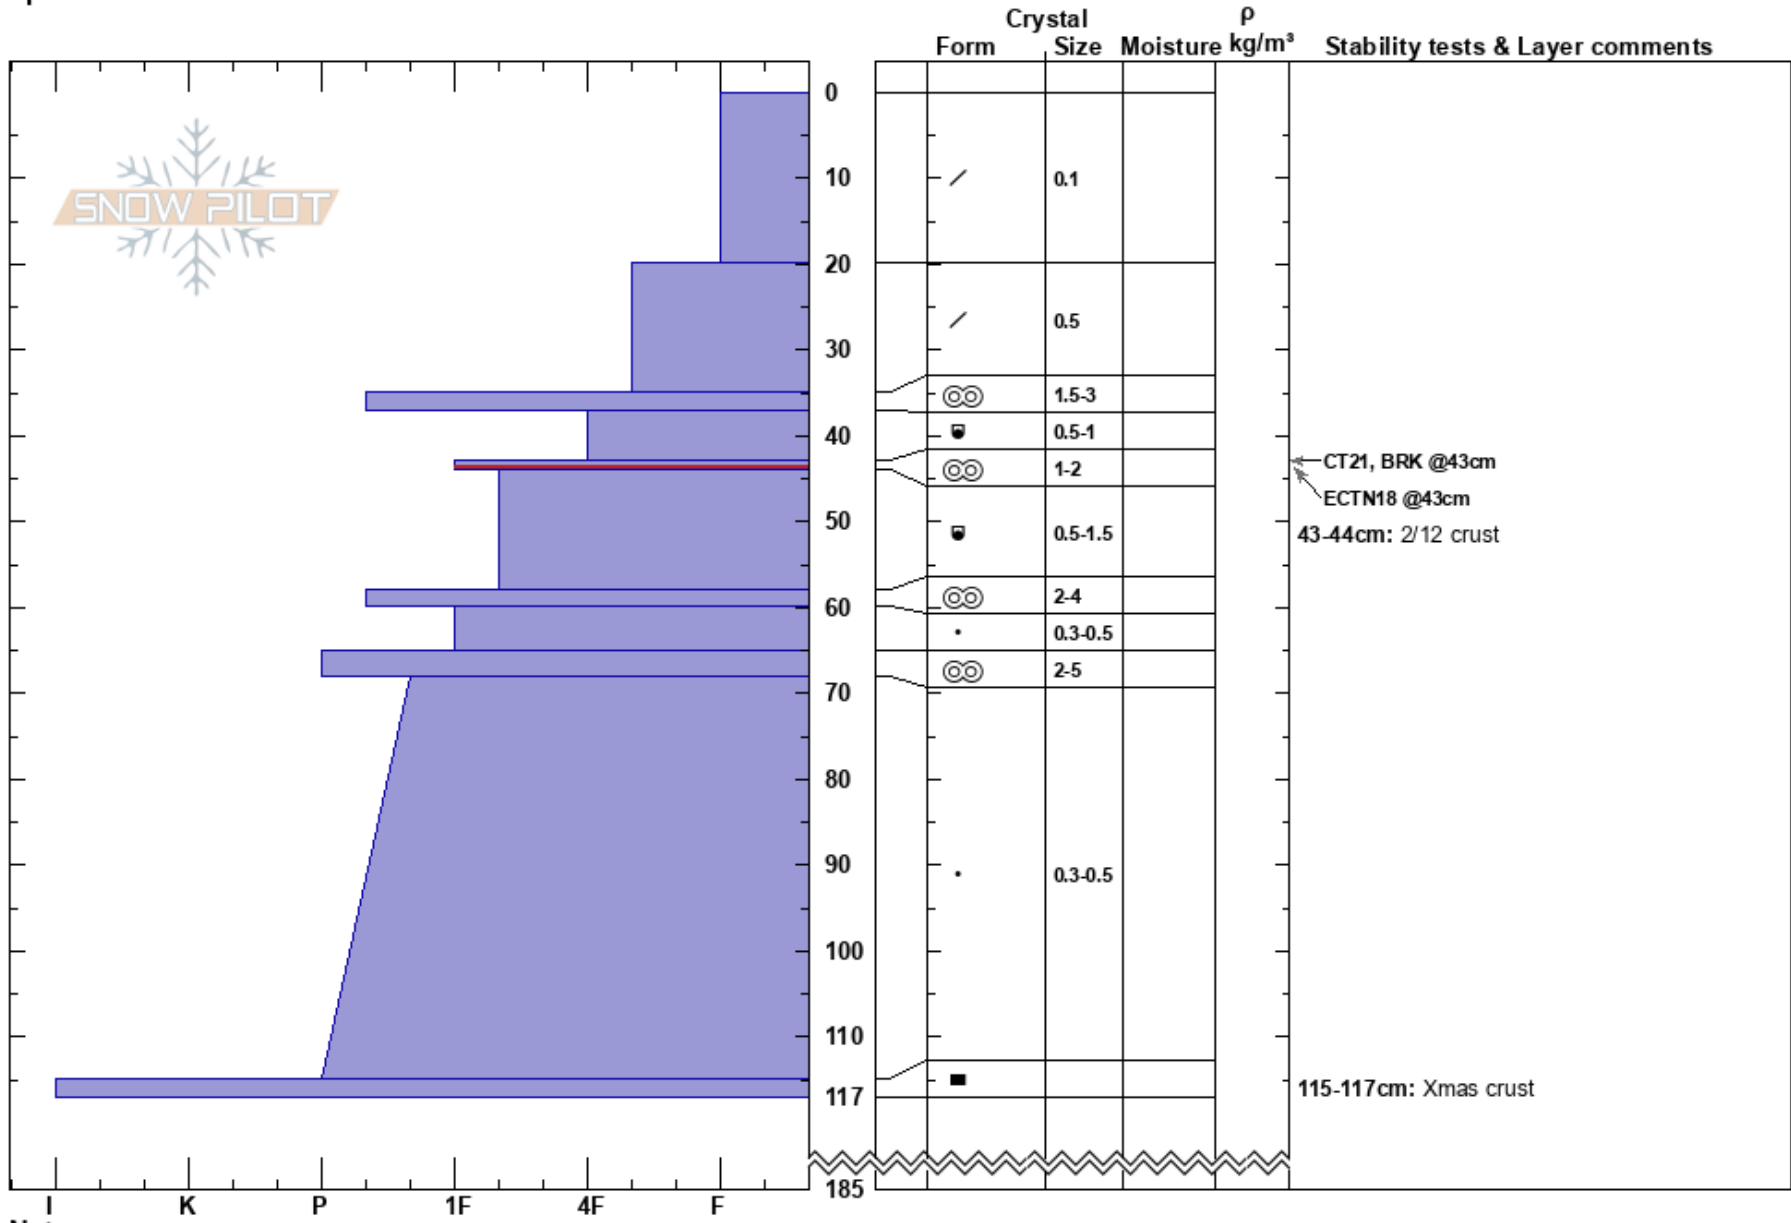

Crescent Shoulder
 North Cascades, East
 WA
 Elevation: 4980 ft
 Aspect: NE
 Specifics:

Sammy Spence
 03/03/2023 - 12:00pm
 Co-ord: 48.45610N, -120.58723W
 Slope Angle: 20°
 Wind Loading:

Stability:
 Air Temperature: -2°C
 Sky Cover: BKN
 Precipitation: S1
 Wind: W Light Breeze

HS:185
 Layer Notes:
 43-44cm: 2/12 crust
 43-44cm: Problematic layer
 115-117cm: Xmas crust

Notes: