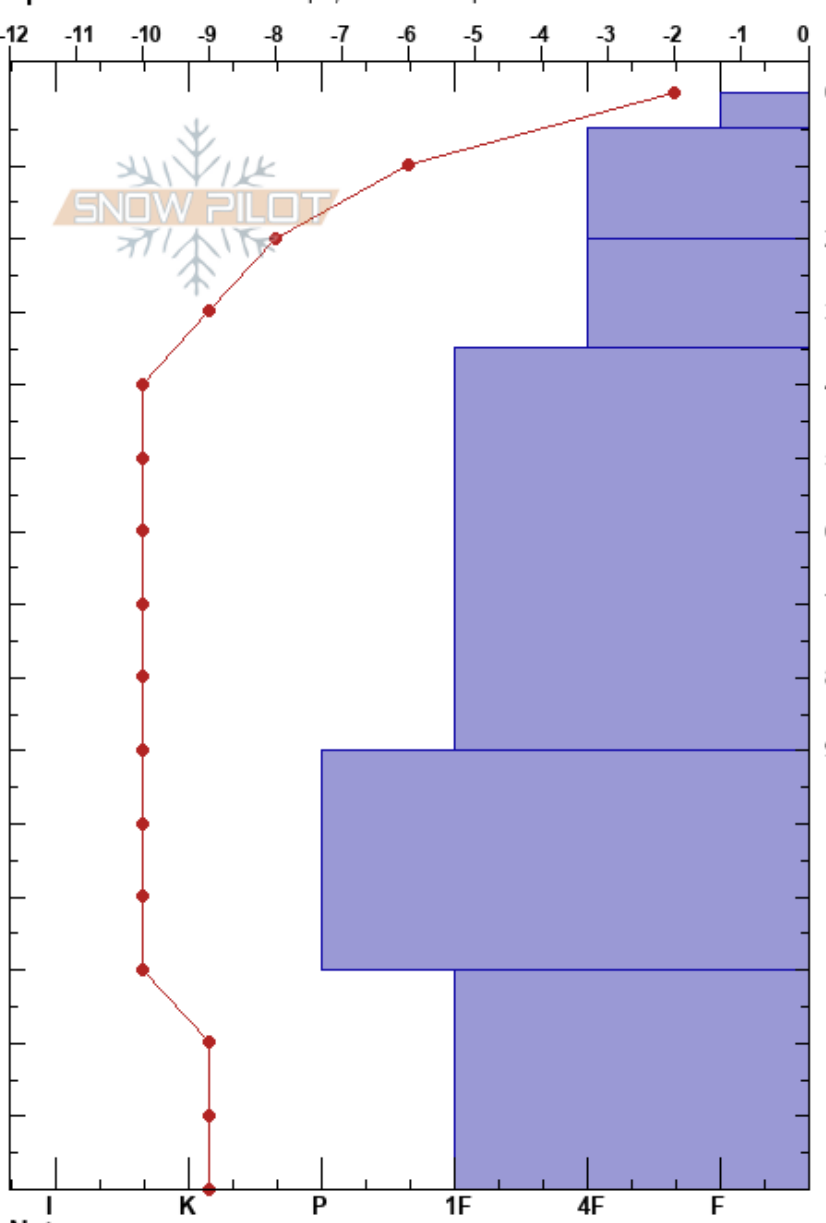

pro 1 day 4
 Wasatch Range
 UT
Elevation: 10353 ft
Aspect: NE
Specifics: Ski tracks on slope; We skied slope

Charles Jakobowski
 03/03/2023 - 10:30am
Co-ord: 40.60039N, -111.55870W
Slope Angle: 31°
Wind Loading: no

Stability:
Air Temperature: -12°C
Sky Cover: OVC
Precipitation: S1
Wind: NW Light Breeze

PF:90
PS: 35 120-150cm:Problematic layer

Layer Notes:

Depth (cm)	Crystal		Moisture	ρ kg/m ³	Stability tests & Layer comments
	Form	Size			
0 - 5	+				
5 - 20	/ (*)				
20 - 35	/ (*)				
35 - 90					← ECTN28 @35cm ← CT22, Q2 @35cm
90 - 105					
105 - 110	•				
110 - 120					
120 - 130	/ (*)				
130 - 150					