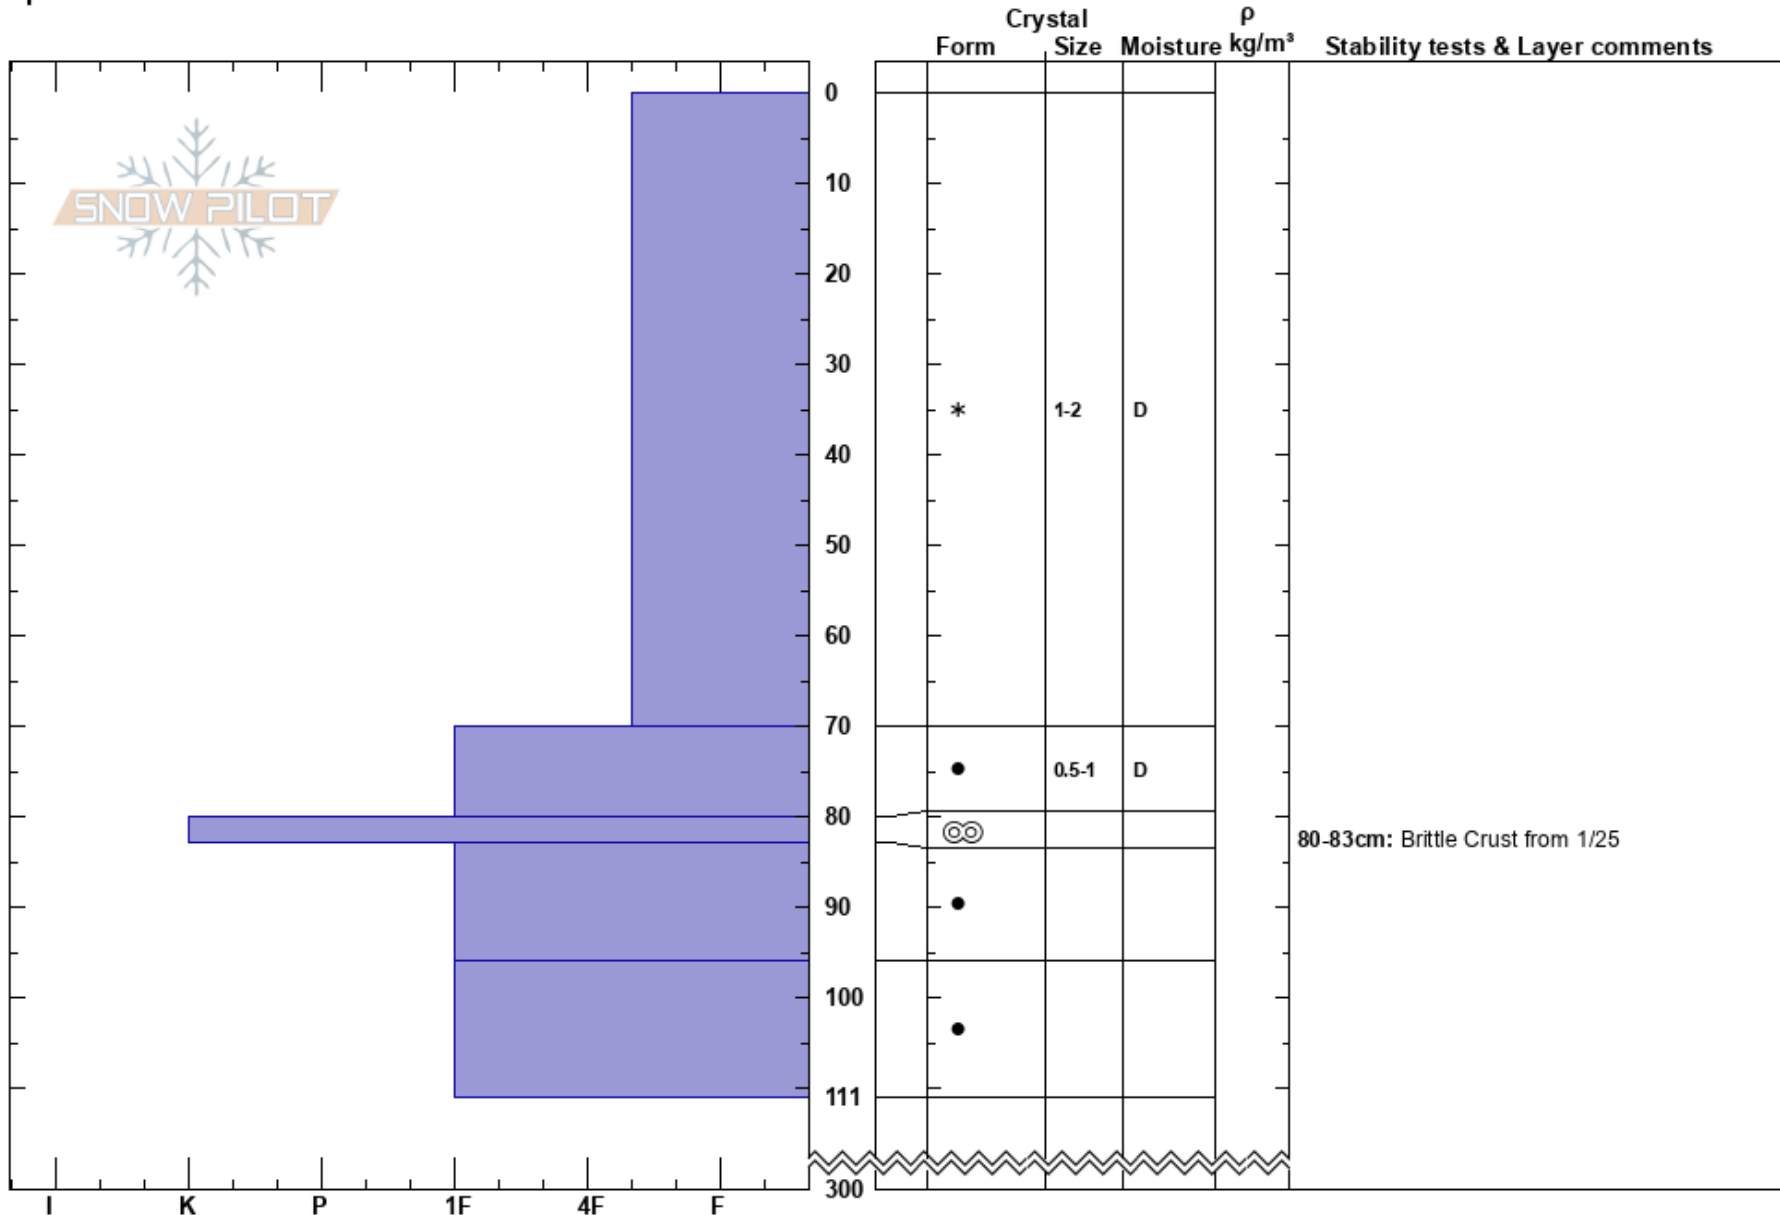

Schleprecon  
 Chilkat  
 AK  
 Elevation: 3247 ft  
 Aspect: 0°  
 Specifics:

Karl Fostvedt  
 03/03/2023 - 4:00pm  
 Co-ord:  
 Slope Angle: 29°  
 Wind Loading: no

Stability:  
 Air Temperature: 10°F  
 Sky Cover: FEW  
 Precipitation: NO  
 Wind: NW Light Breeze

HS:300  
 PF:80  
 PS:20  
 80-83cm: Brittle Crust from 1/25  
 80-83cm: Problematic layer

Notes: